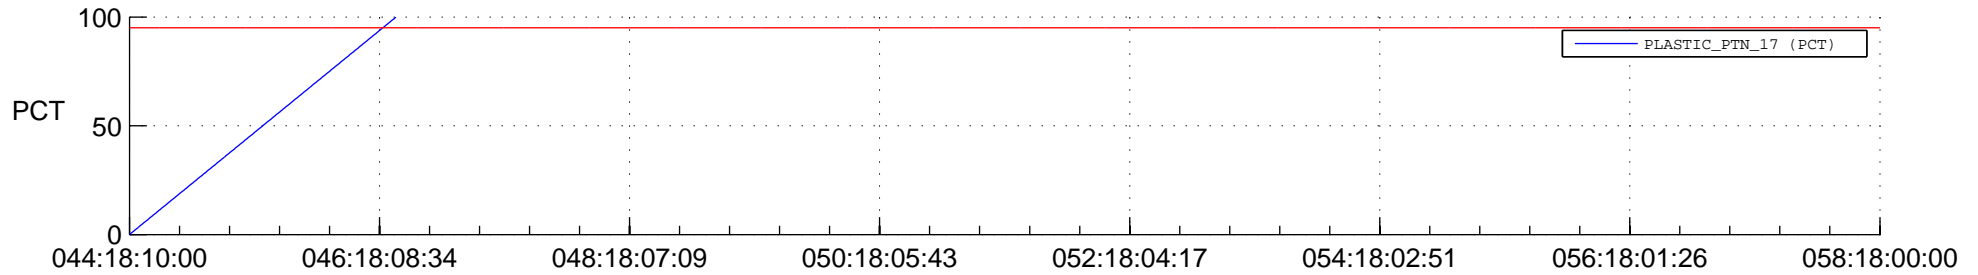

STEREO BEHIND SSR PCT Full Prediction

SWAVES_Percent_Full_Prediction

IMPACT_Percent_Full_Prediction

PLASTIC_Percent_Full_Prediction

Spacecraft_DownLink_Rate

Ground Time (2018:044:18:10:00.000 -2018:058:18:00:00.000)