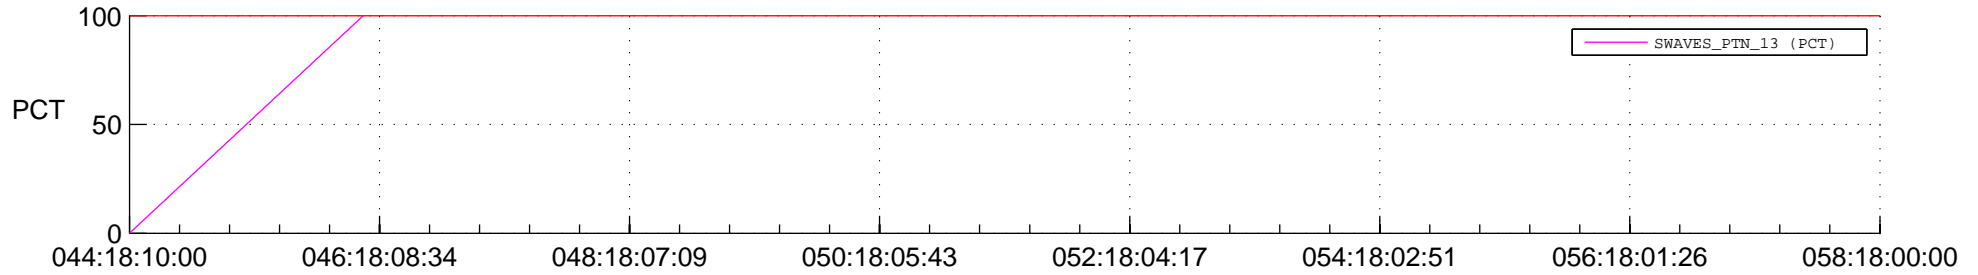

STEREO BEHIND SSR PCT Full Prediction

SWAVES_Percent_Full_Prediction

IMPACT_Percent_Full_Prediction

PLASTIC_Percent_Full_Prediction

Spacecraft_DownLink_Rate

Ground Time (2018:044:18:10:00.000 -2018:058:18:00:00.000)