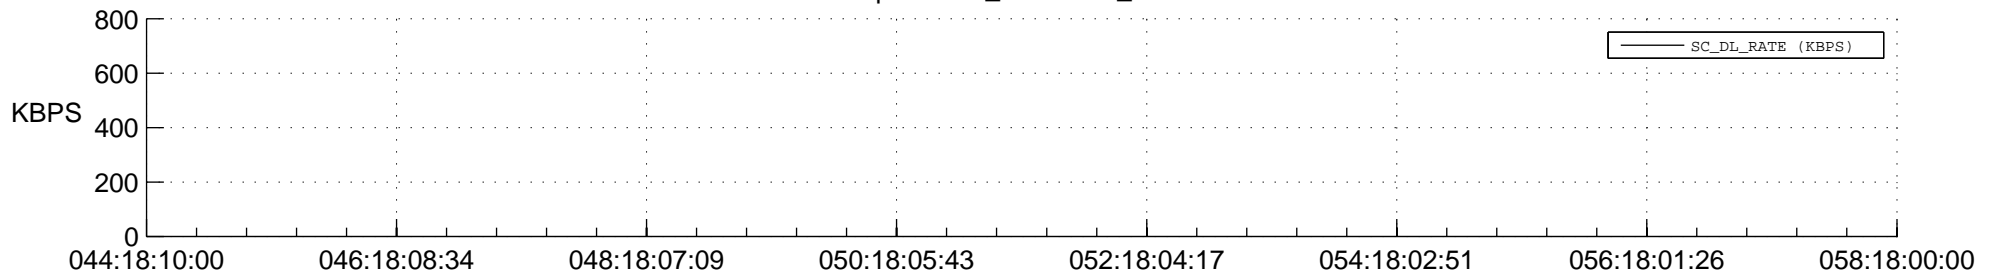

STEREO BEHIND SSR PCT Full Prediction

SWAVES_Percent_Full_Prediction

IMPACT_Percent_Full_Prediction

PLASTIC_Percent_Full_Prediction

Spacecraft_DownLink_Rate

Ground Time (2018:044:18:10:00.000 -2018:058:18:00:00.000)