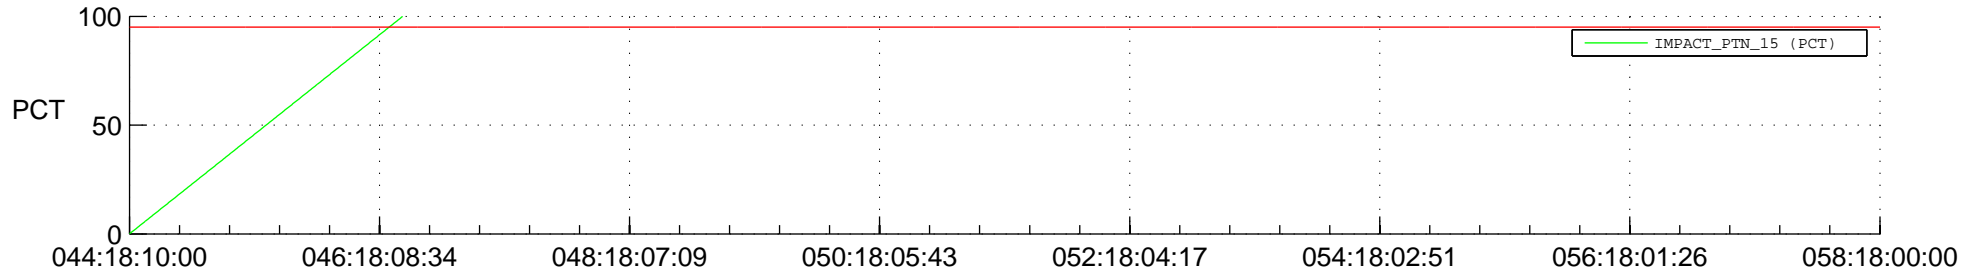

STEREO BEHIND SSR PCT Full Prediction

SWAVES_Percent_Full_Prediction

IMPACT_Percent_Full_Prediction

PLASTIC_Percent_Full_Prediction

Spacecraft_DownLink_Rate

Ground Time (2018:044:18:10:00.000 -2018:058:18:00:00.000)