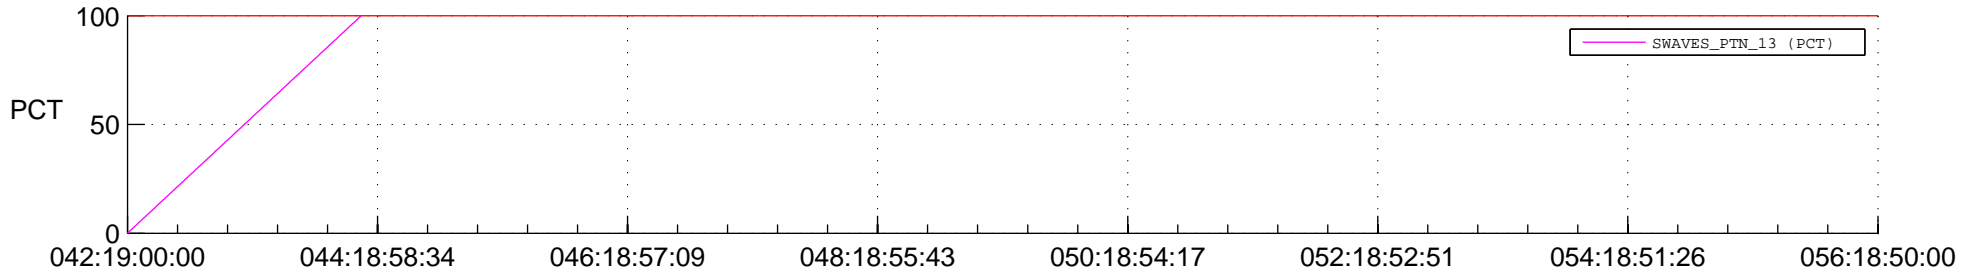

STEREO BEHIND SSR PCT Full Prediction

SWAVES_Percent_Full_Prediction

IMPACT_Percent_Full_Prediction

PLASTIC_Percent_Full_Prediction

Spacecraft_DownLink_Rate