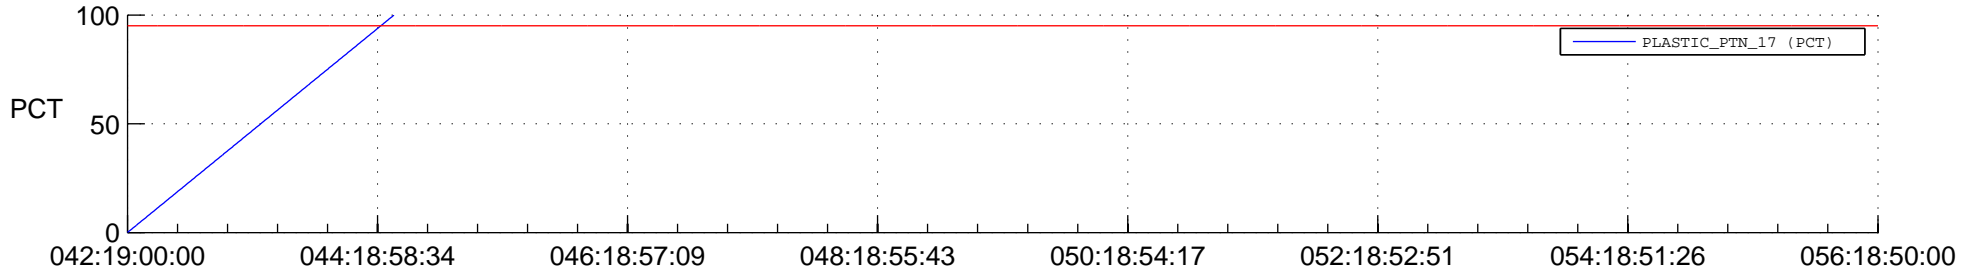

STEREO BEHIND SSR PCT Full Prediction

SWAVES_Percent_Full_Prediction

IMPACT_Percent_Full_Prediction

PLASTIC_Percent_Full_Prediction

Spacecraft_DownLink_Rate