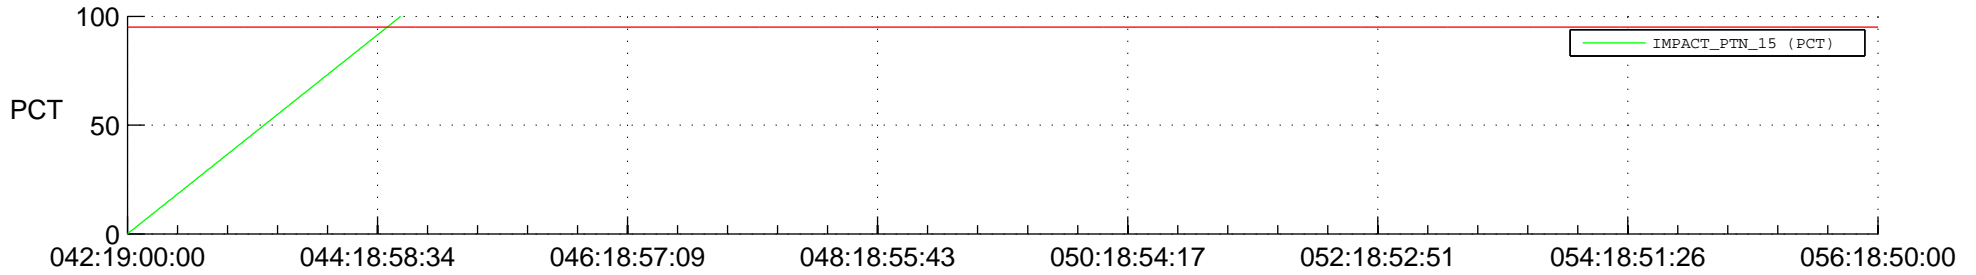

STEREO BEHIND SSR PCT Full Prediction

SWAVES_Percent_Full_Prediction

IMPACT_Percent_Full_Prediction

PLASTIC_Percent_Full_Prediction

Spacecraft_DownLink_Rate