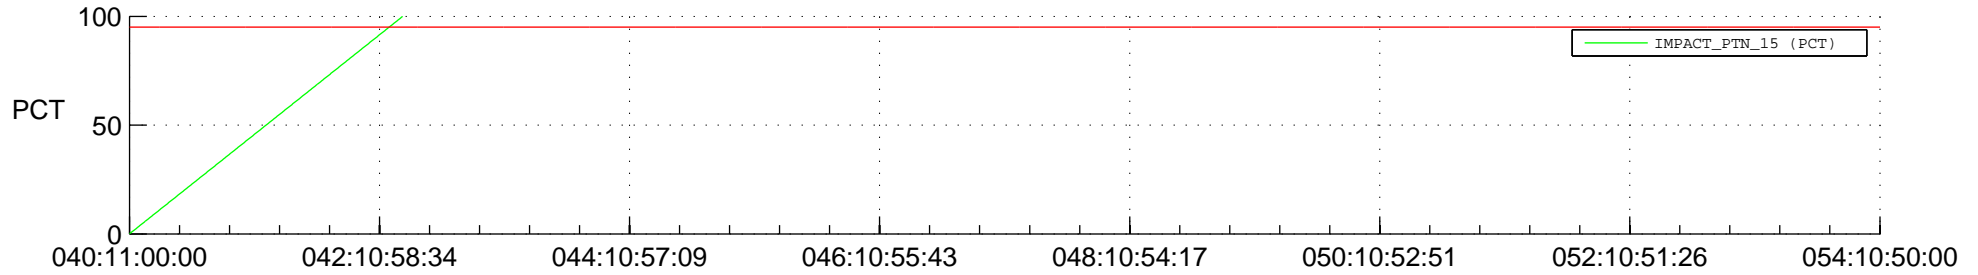

STEREO BEHIND SSR PCT Full Prediction

SWAVES_Percent_Full_Prediction

IMPACT_Percent_Full_Prediction

PLASTIC_Percent_Full_Prediction

Spacecraft_DownLink_Rate

Ground Time (2018:040:11:00:00.000 -2018:054:10:50:00.000)