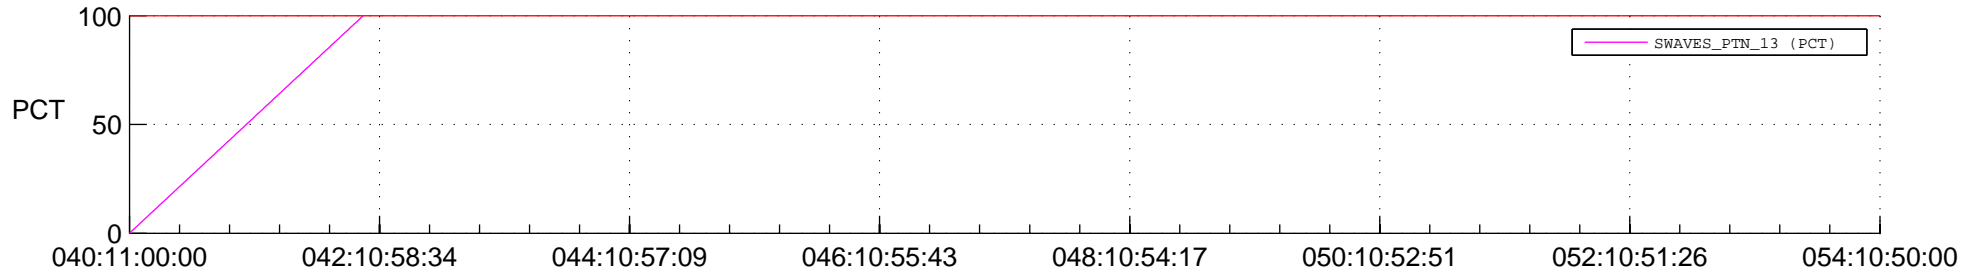

STEREO BEHIND SSR PCT Full Prediction

SWAVES_Percent_Full_Prediction

IMPACT_Percent_Full_Prediction

PLASTIC_Percent_Full_Prediction

Spacecraft_DownLink_Rate

Ground Time (2018:040:11:00:00.000 -2018:054:10:50:00.000)