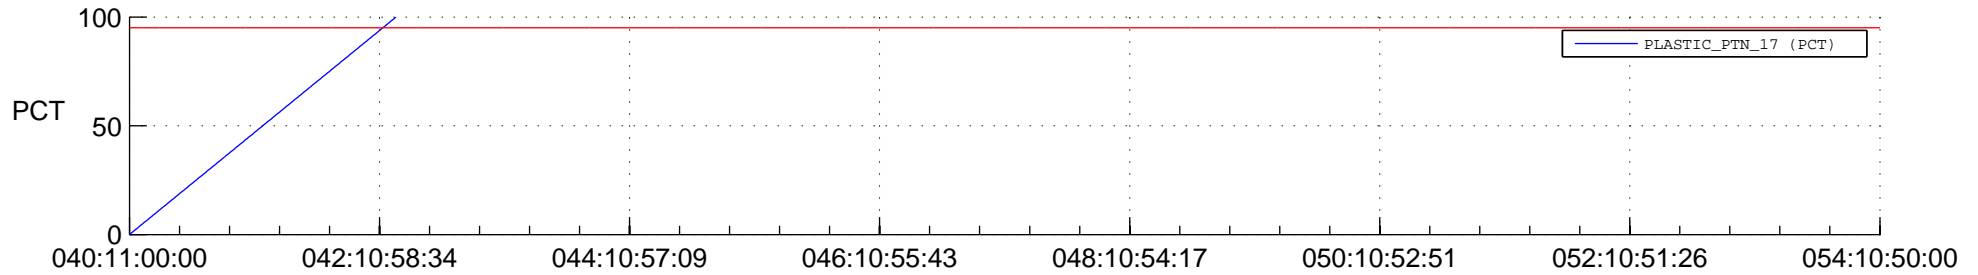

STEREO BEHIND SSR PCT Full Prediction

SWAVES_Percent_Full_Prediction

IMPACT_Percent_Full_Prediction

PLASTIC_Percent_Full_Prediction

Spacecraft_DownLink_Rate

Ground Time (2018:040:11:00:00.000 -2018:054:10:50:00.000)