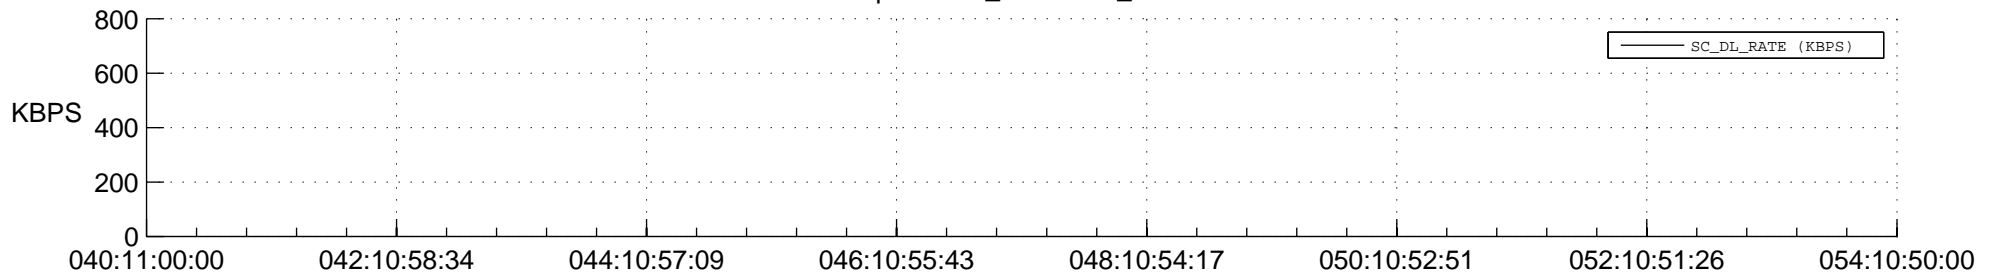

STEREO BEHIND SSR PCT Full Prediction

SWAVES_Percent_Full_Prediction

IMPACT_Percent_Full_Prediction

PLASTIC_Percent_Full_Prediction

Spacecraft_DownLink_Rate

Ground Time (2018:040:11:00:00.000 -2018:054:10:50:00.000)