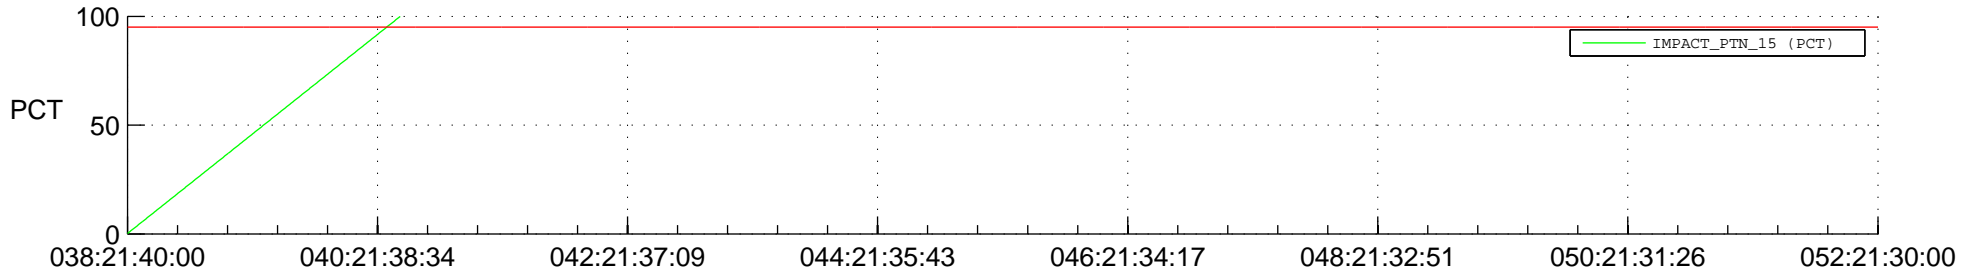

STEREO BEHIND SSR PCT Full Prediction

SWAVES_Percent_Full_Prediction

IMPACT_Percent_Full_Prediction

PLASTIC_Percent_Full_Prediction

Spacecraft_DownLink_Rate

Ground Time (2018:038:21:40:00.000 -2018:052:21:30:00.000)