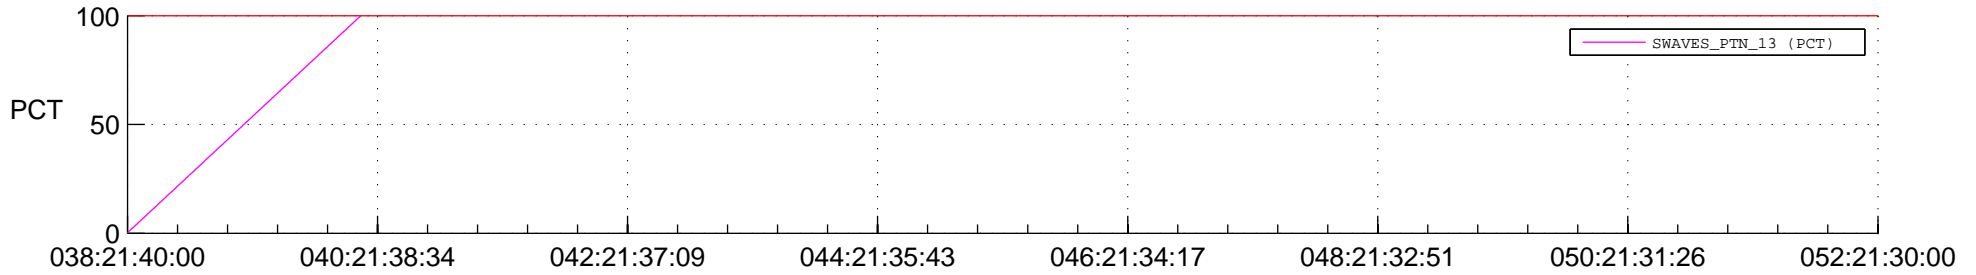

STEREO BEHIND SSR PCT Full Prediction

SWAVES_Percent_Full_Prediction

IMPACT_Percent_Full_Prediction

PLASTIC_Percent_Full_Prediction

Spacecraft_DownLink_Rate

Ground Time (2018:038:21:40:00.000 -2018:052:21:30:00.000)