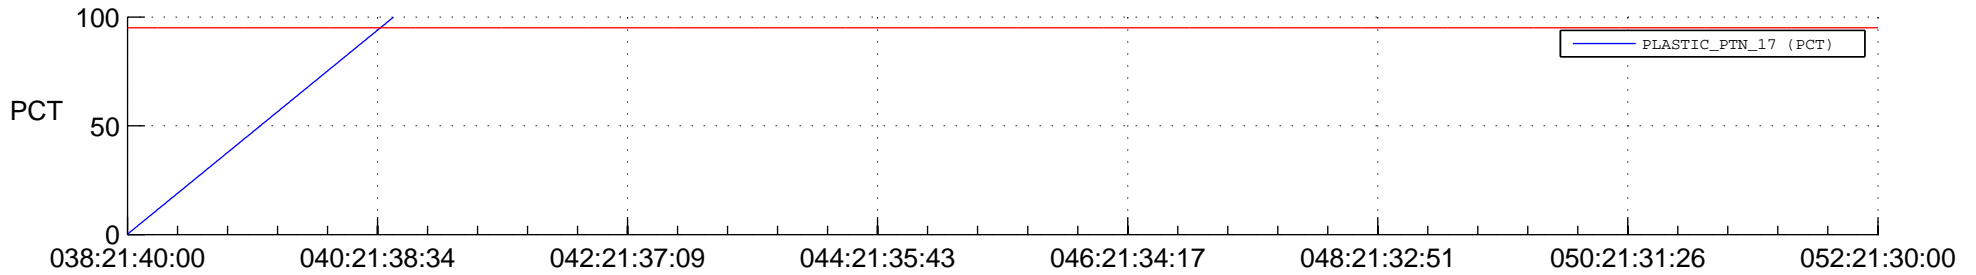

STEREO BEHIND SSR PCT Full Prediction

SWAVES_Percent_Full_Prediction

IMPACT_Percent_Full_Prediction

PLASTIC_Percent_Full_Prediction

Spacecraft_DownLink_Rate

Ground Time (2018:038:21:40:00.000 -2018:052:21:30:00.000)