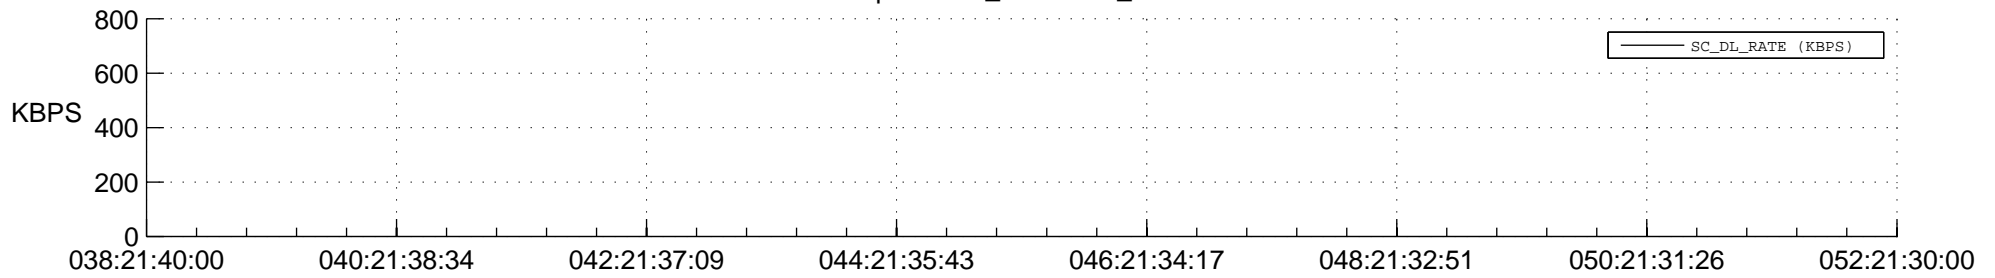

STEREO BEHIND SSR PCT Full Prediction

SWAVES_Percent_Full_Prediction

IMPACT_Percent_Full_Prediction

PLASTIC_Percent_Full_Prediction

Spacecraft_DownLink_Rate

Ground Time (2018:038:21:40:00.000 -2018:052:21:30:00.000)