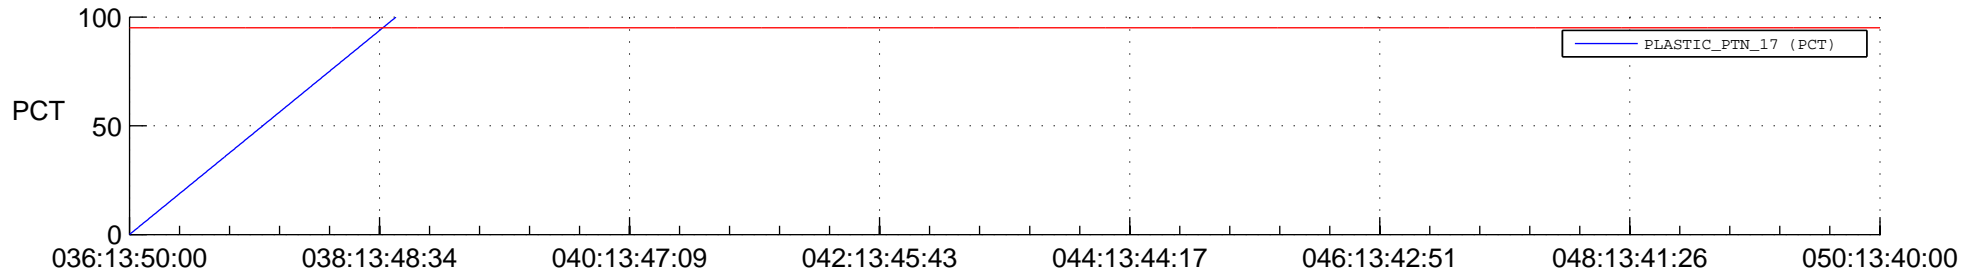

STEREO BEHIND SSR PCT Full Prediction

SWAVES_Percent_Full_Prediction

IMPACT_Percent_Full_Prediction

PLASTIC_Percent_Full_Prediction

Spacecraft_DownLink_Rate

Ground Time (2018:036:13:50:00.000 -2018:050:13:40:00.000)