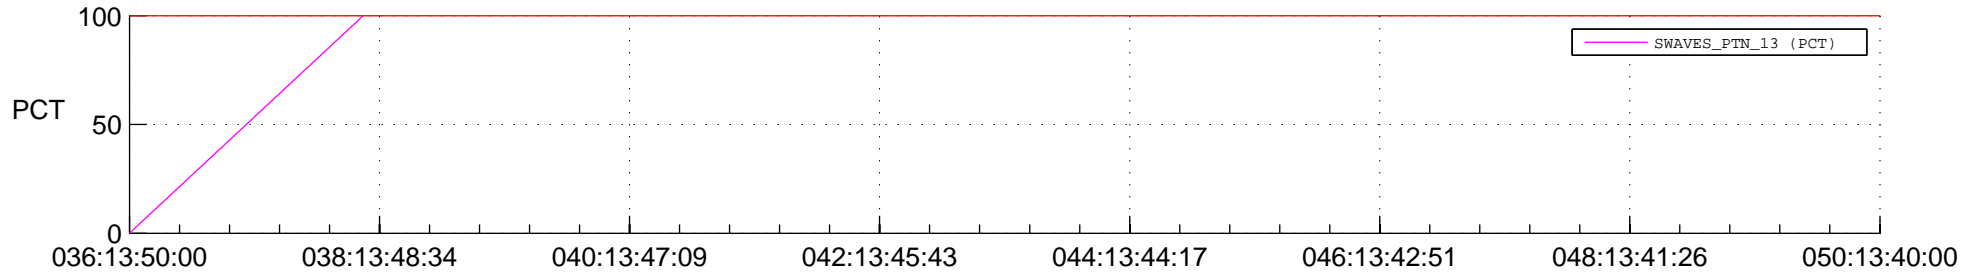

STEREO BEHIND SSR PCT Full Prediction

SWAVES_Percent_Full_Prediction

IMPACT_Percent_Full_Prediction

PLASTIC_Percent_Full_Prediction

Spacecraft_DownLink_Rate

Ground Time (2018:036:13:50:00.000 -2018:050:13:40:00.000)