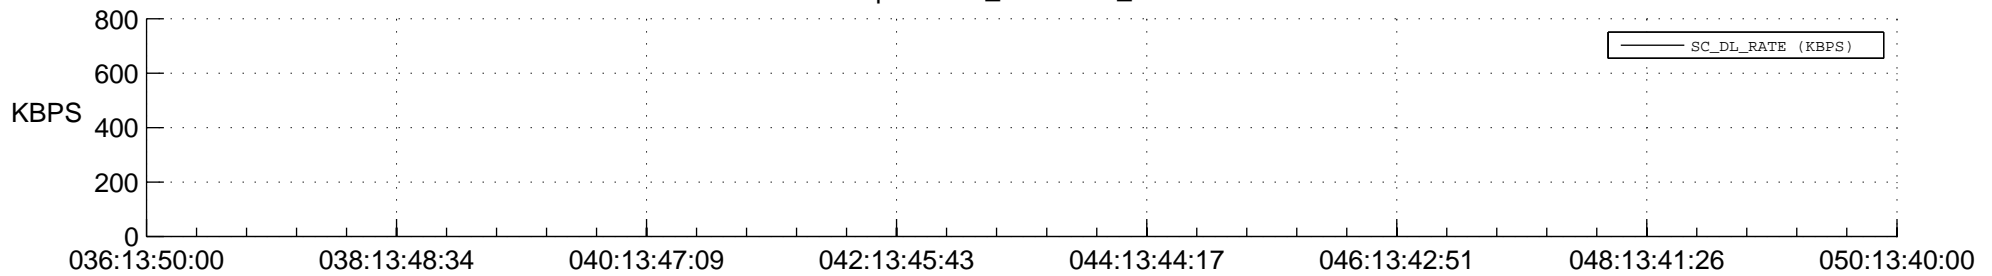

STEREO BEHIND SSR PCT Full Prediction

SWAVES_Percent_Full_Prediction

IMPACT_Percent_Full_Prediction

PLASTIC_Percent_Full_Prediction

Spacecraft_DownLink_Rate

Ground Time (2018:036:13:50:00.000 -2018:050:13:40:00.000)