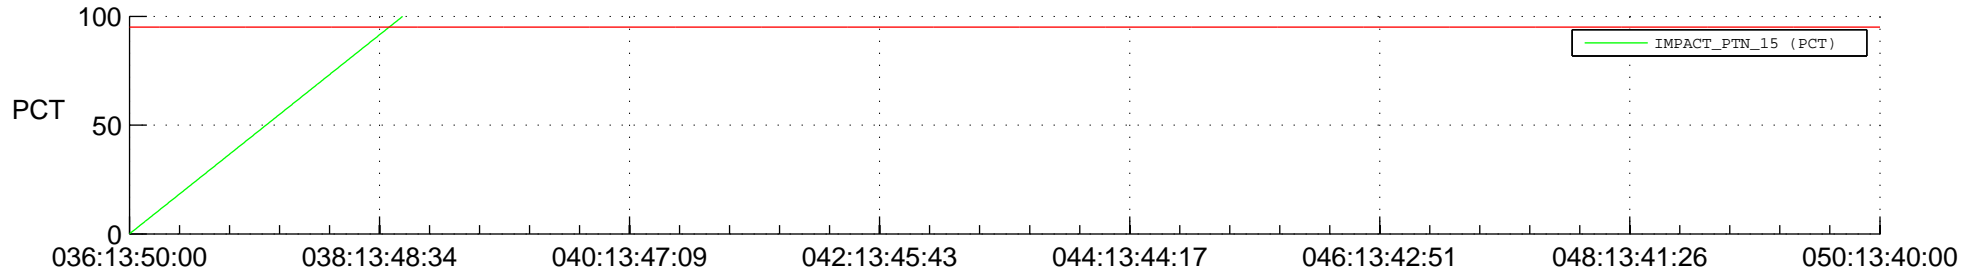

STEREO BEHIND SSR PCT Full Prediction

SWAVES_Percent_Full_Prediction

IMPACT_Percent_Full_Prediction

PLASTIC_Percent_Full_Prediction

Spacecraft_DownLink_Rate

Ground Time (2018:036:13:50:00.000 -2018:050:13:40:00.000)