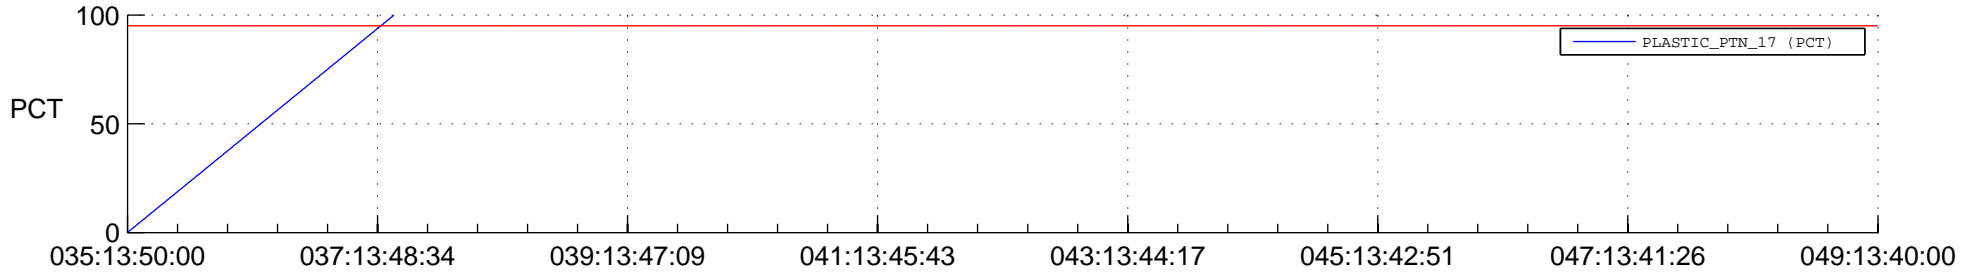

STEREO BEHIND SSR PCT Full Prediction

SWAVES_Percent_Full_Prediction

IMPACT_Percent_Full_Prediction

PLASTIC_Percent_Full_Prediction

Spacecraft_DownLink_Rate

Ground Time (2018:035:13:50:00.000 -2018:049:13:40:00.000)