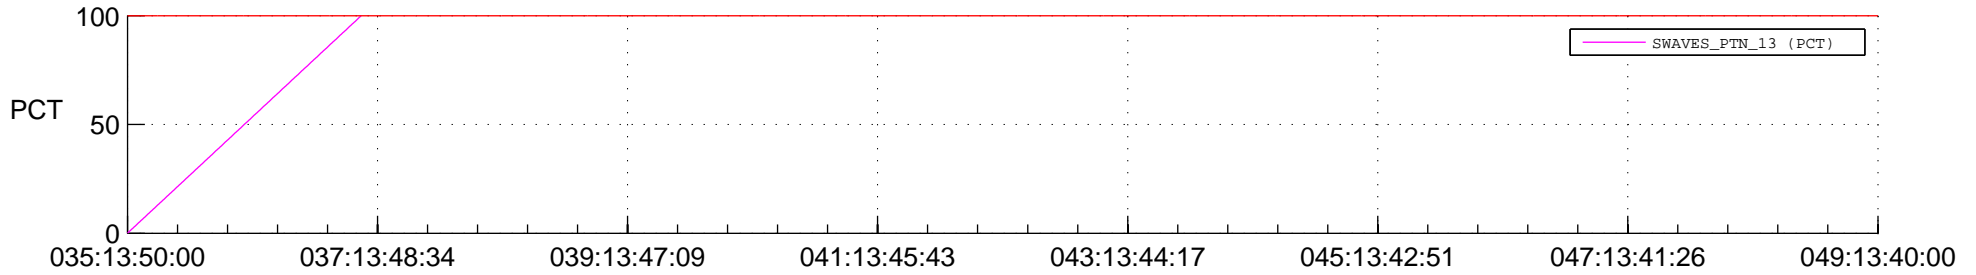

STEREO BEHIND SSR PCT Full Prediction

SWAVES_Percent_Full_Prediction

IMPACT_Percent_Full_Prediction

PLASTIC_Percent_Full_Prediction

Spacecraft_DownLink_Rate

Ground Time (2018:035:13:50:00.000 -2018:049:13:40:00.000)