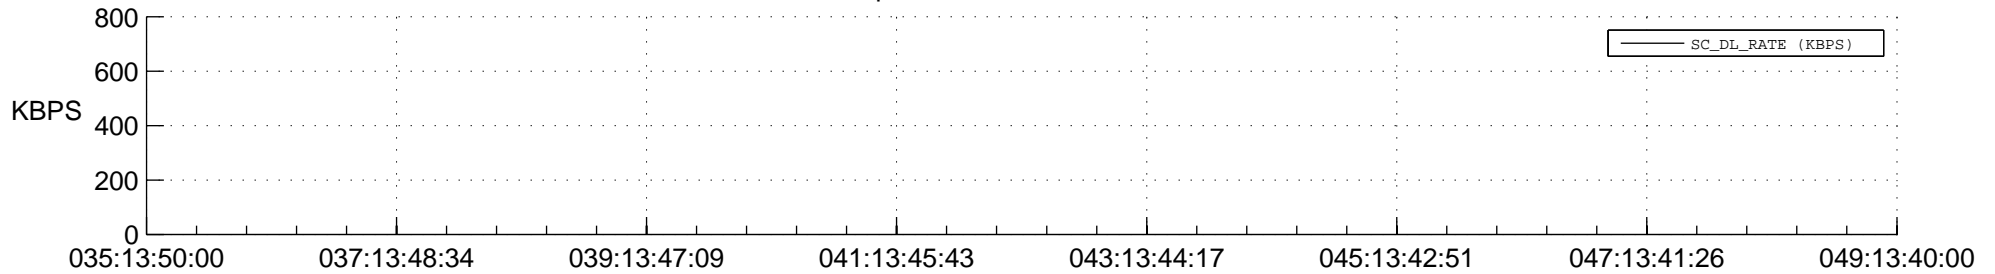

STEREO BEHIND SSR PCT Full Prediction

SWAVES_Percent_Full_Prediction

IMPACT_Percent_Full_Prediction

PLASTIC_Percent_Full_Prediction

Spacecraft_DownLink_Rate

Ground Time (2018:035:13:50:00.000 -2018:049:13:40:00.000)