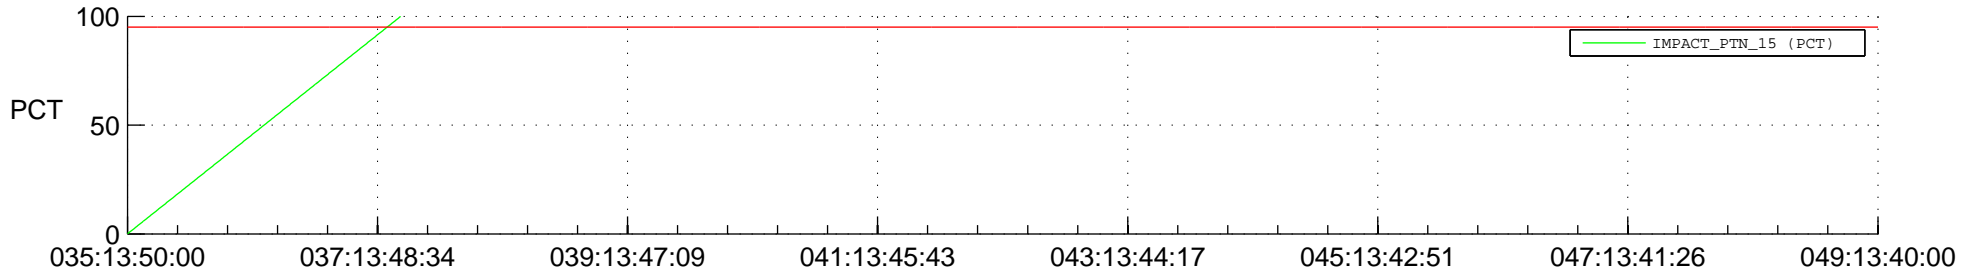

STEREO BEHIND SSR PCT Full Prediction

SWAVES_Percent_Full_Prediction

IMPACT_Percent_Full_Prediction

PLASTIC_Percent_Full_Prediction

Spacecraft_DownLink_Rate

Ground Time (2018:035:13:50:00.000 -2018:049:13:40:00.000)