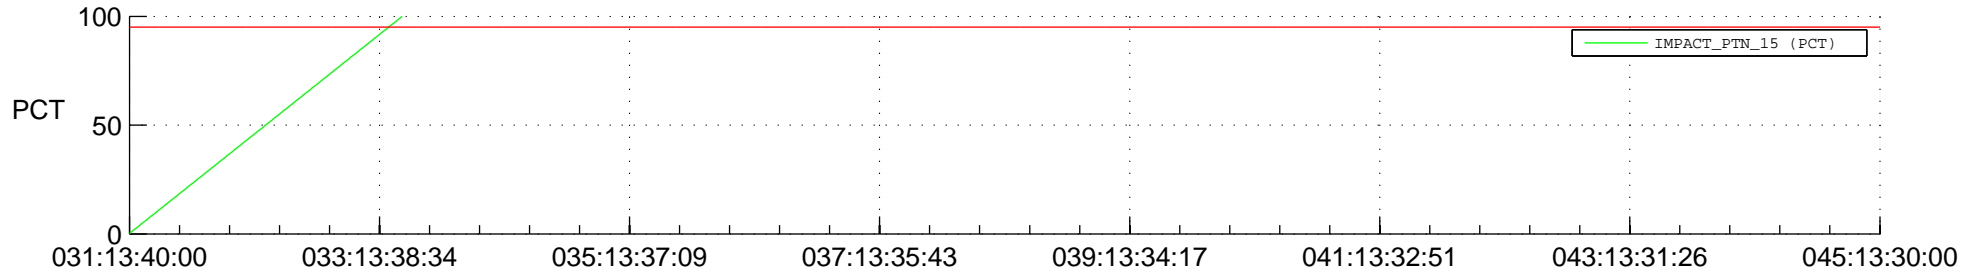

STEREO BEHIND SSR PCT Full Prediction

SWAVES_Percent_Full_Prediction

IMPACT_Percent_Full_Prediction

PLASTIC_Percent_Full_Prediction

Spacecraft_DownLink_Rate

Ground Time (2018:031:13:40:00.000 -2018:045:13:30:00.000)