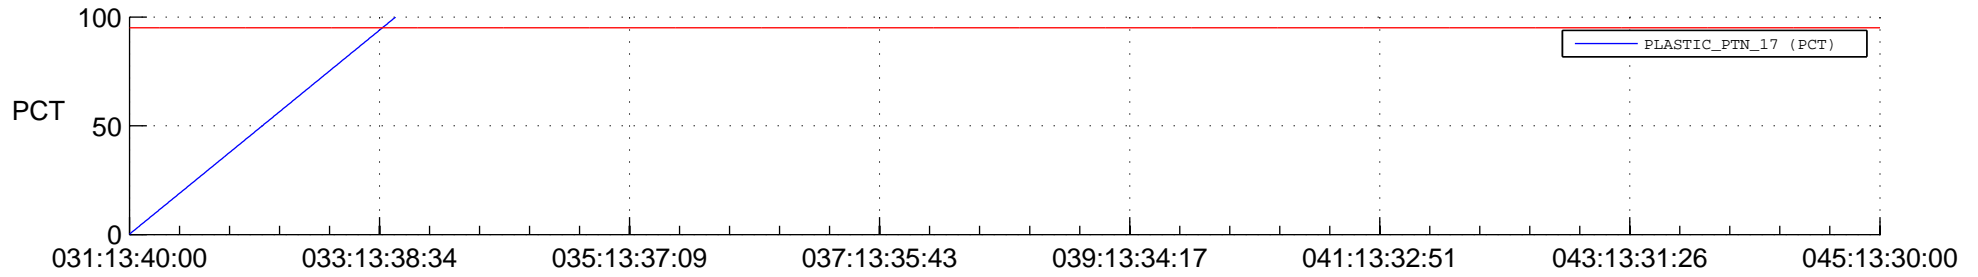

STEREO BEHIND SSR PCT Full Prediction

SWAVES_Percent_Full_Prediction

IMPACT_Percent_Full_Prediction

PLASTIC_Percent_Full_Prediction

Spacecraft_DownLink_Rate

Ground Time (2018:031:13:40:00.000 -2018:045:13:30:00.000)