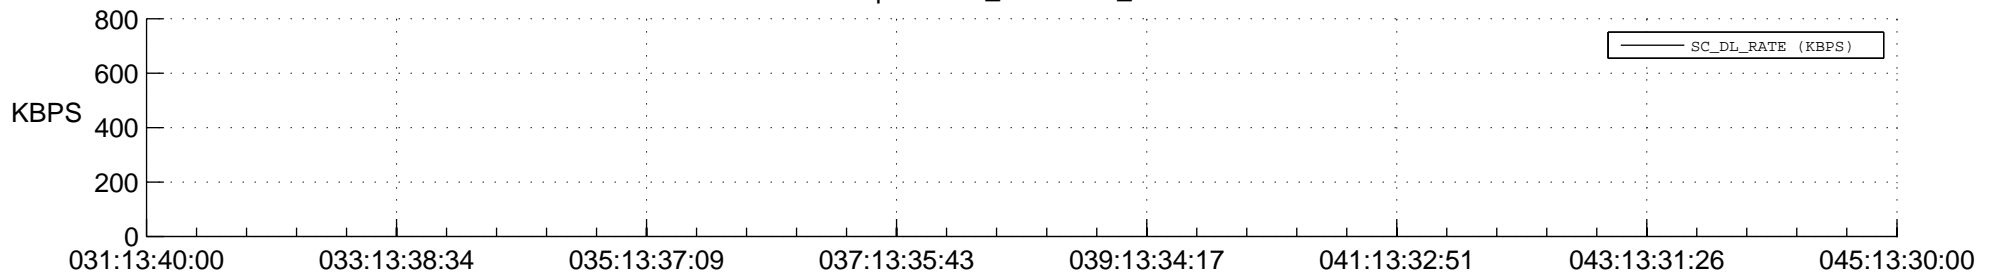

STEREO BEHIND SSR PCT Full Prediction

SWAVES_Percent_Full_Prediction

IMPACT_Percent_Full_Prediction

PLASTIC_Percent_Full_Prediction

Spacecraft_DownLink_Rate

Ground Time (2018:031:13:40:00.000 -2018:045:13:30:00.000)