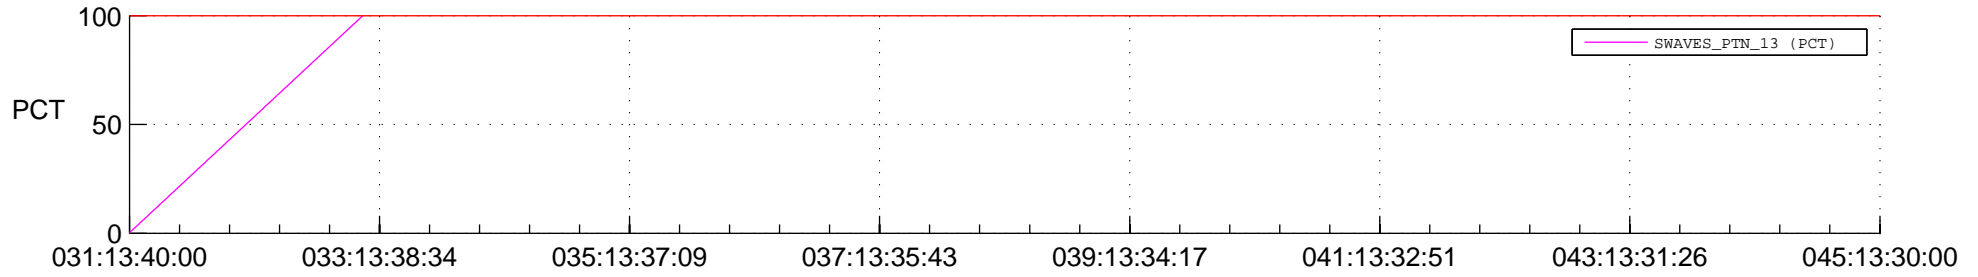

STEREO BEHIND SSR PCT Full Prediction

SWAVES_Percent_Full_Prediction

IMPACT_Percent_Full_Prediction

PLASTIC_Percent_Full_Prediction

Spacecraft_DownLink_Rate

Ground Time (2018:031:13:40:00.000 -2018:045:13:30:00.000)