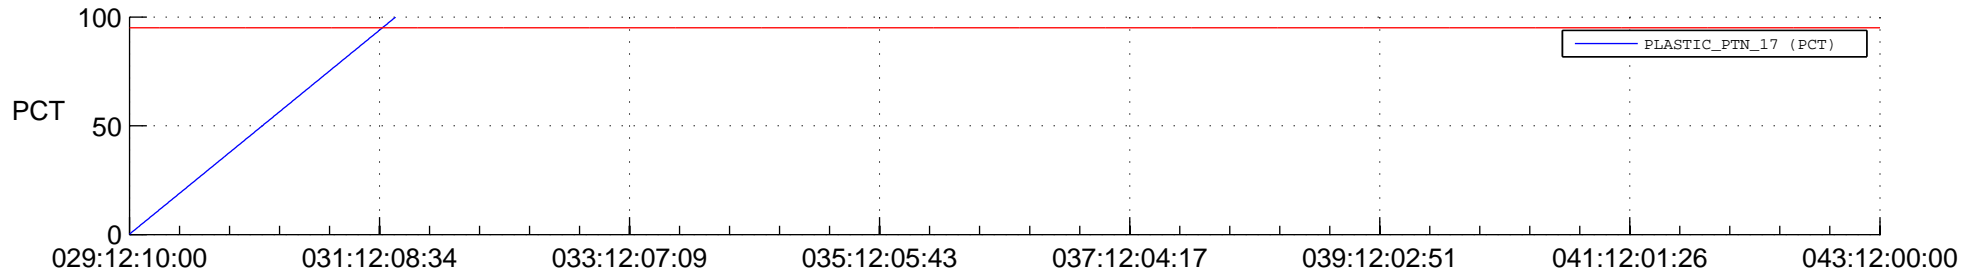

STEREO BEHIND SSR PCT Full Prediction

SWAVES_Percent_Full_Prediction

IMPACT_Percent_Full_Prediction

PLASTIC_Percent_Full_Prediction

Spacecraft_DownLink_Rate