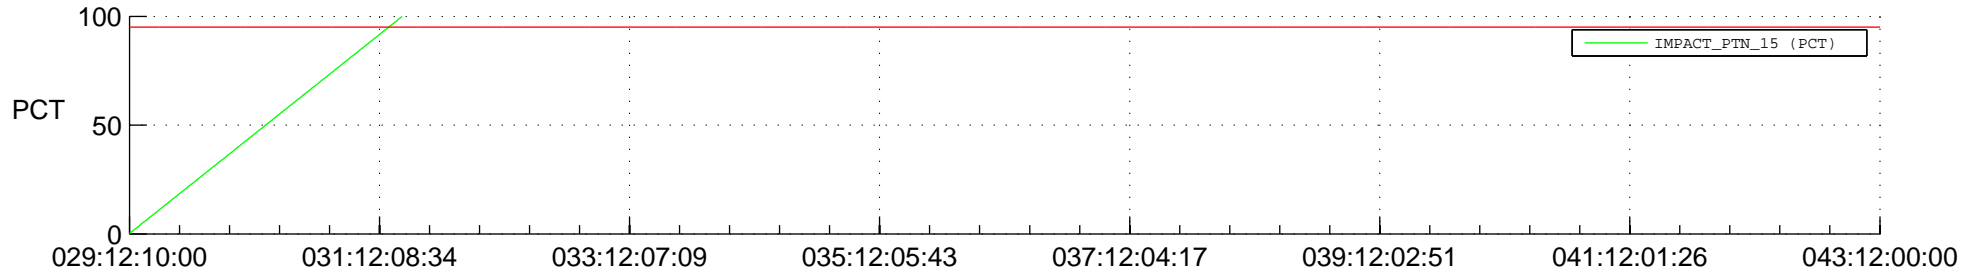

STEREO BEHIND SSR PCT Full Prediction

SWAVES_Percent_Full_Prediction

IMPACT_Percent_Full_Prediction

PLASTIC_Percent_Full_Prediction

Spacecraft_DownLink_Rate