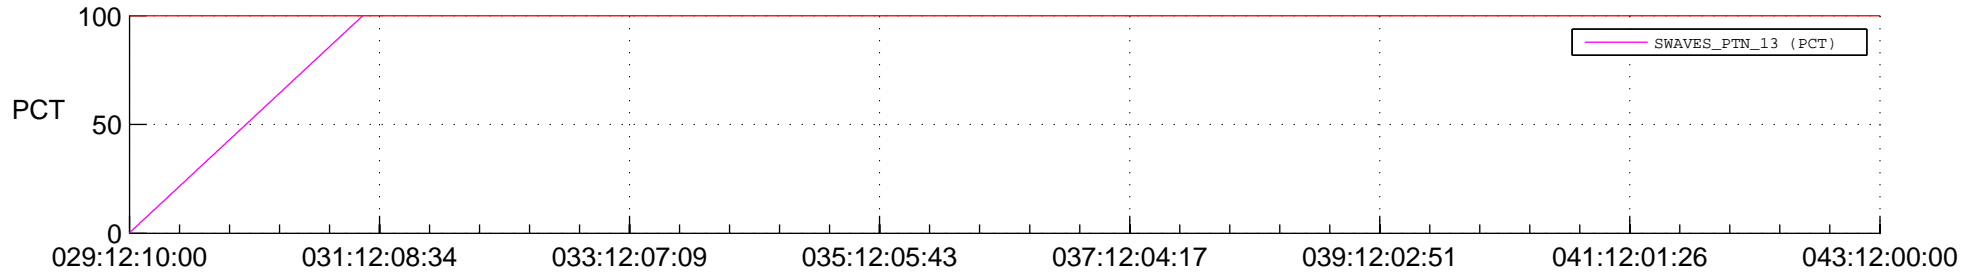

STEREO BEHIND SSR PCT Full Prediction

SWAVES_Percent_Full_Prediction

IMPACT_Percent_Full_Prediction

PLASTIC_Percent_Full_Prediction

Spacecraft_DownLink_Rate