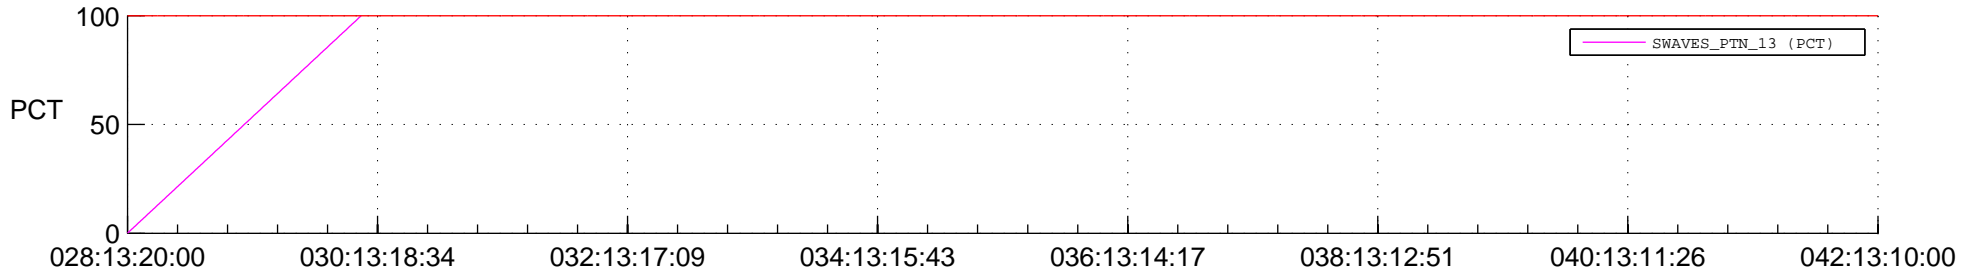

STEREO BEHIND SSR PCT Full Prediction

SWAVES_Percent_Full_Prediction

IMPACT_Percent_Full_Prediction

PLASTIC_Percent_Full_Prediction

Spacecraft_DownLink_Rate

Ground Time (2018:028:13:20:00.000 -2018:042:13:10:00.000)