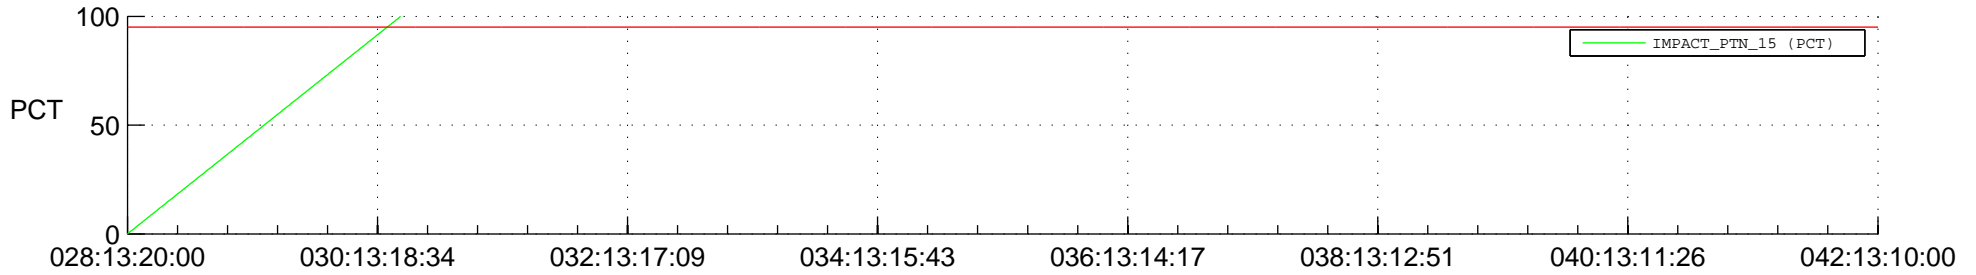

STEREO BEHIND SSR PCT Full Prediction

SWAVES_Percent_Full_Prediction

IMPACT_Percent_Full_Prediction

PLASTIC_Percent_Full_Prediction

Spacecraft_DownLink_Rate

Ground Time (2018:028:13:20:00.000 -2018:042:13:10:00.000)