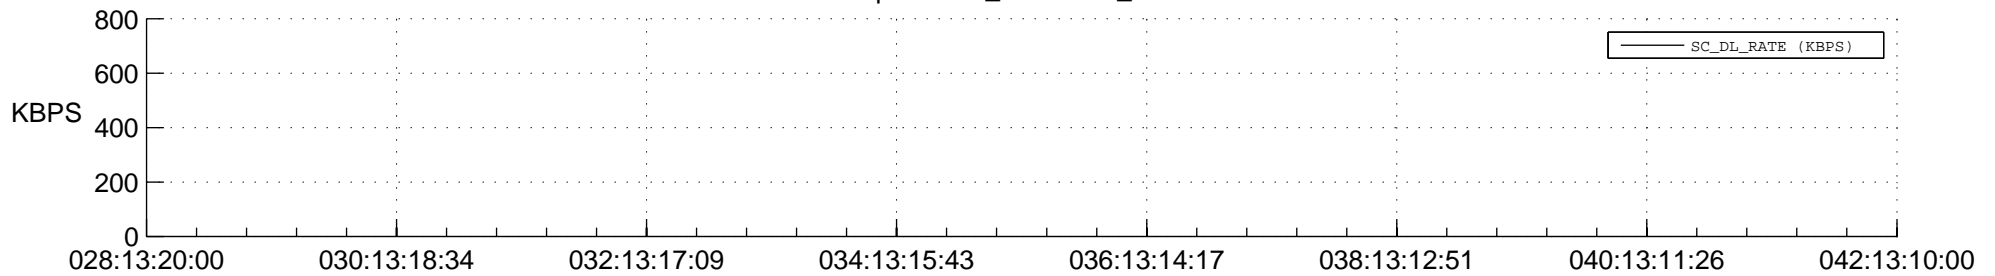

STEREO BEHIND SSR PCT Full Prediction

SWAVES_Percent_Full_Prediction

IMPACT_Percent_Full_Prediction

PLASTIC_Percent_Full_Prediction

Spacecraft_DownLink_Rate

Ground Time (2018:028:13:20:00.000 -2018:042:13:10:00.000)