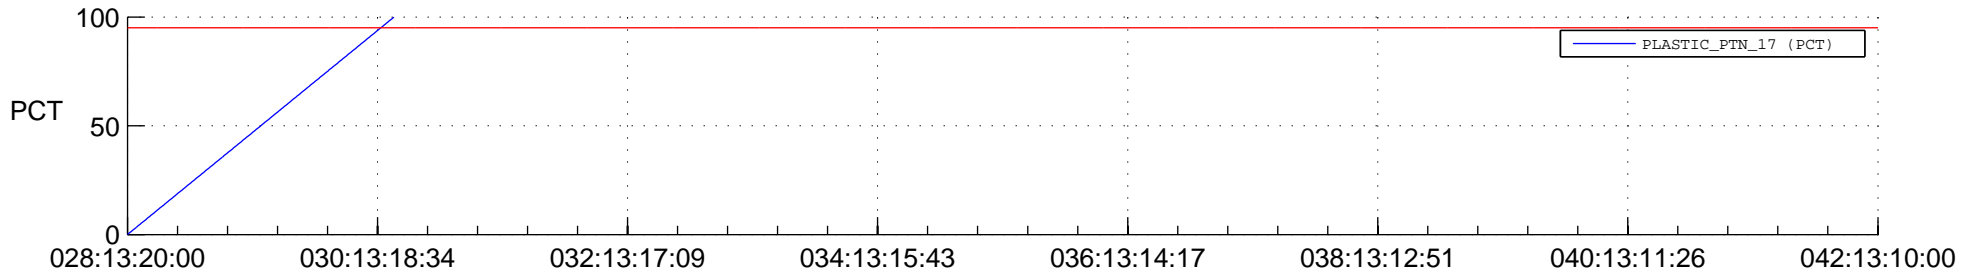

STEREO BEHIND SSR PCT Full Prediction

SWAVES_Percent_Full_Prediction

IMPACT_Percent_Full_Prediction

PLASTIC_Percent_Full_Prediction

Spacecraft_DownLink_Rate

Ground Time (2018:028:13:20:00.000 -2018:042:13:10:00.000)