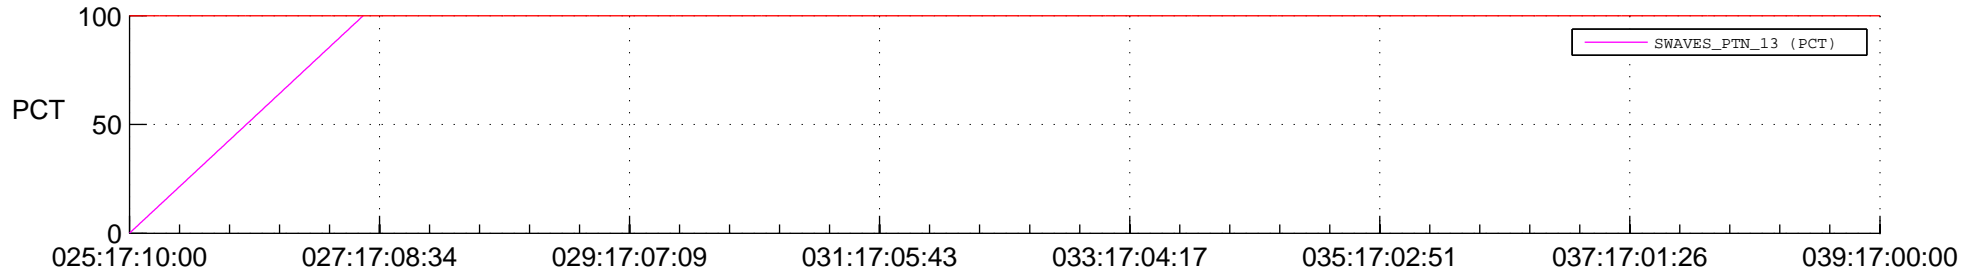

STEREO BEHIND SSR PCT Full Prediction

SWAVES_Percent_Full_Prediction

IMPACT_Percent_Full_Prediction

PLASTIC_Percent_Full_Prediction

Spacecraft_DownLink_Rate

Ground Time (2018:025:17:10:00.000 -2018:039:17:00:00.000)