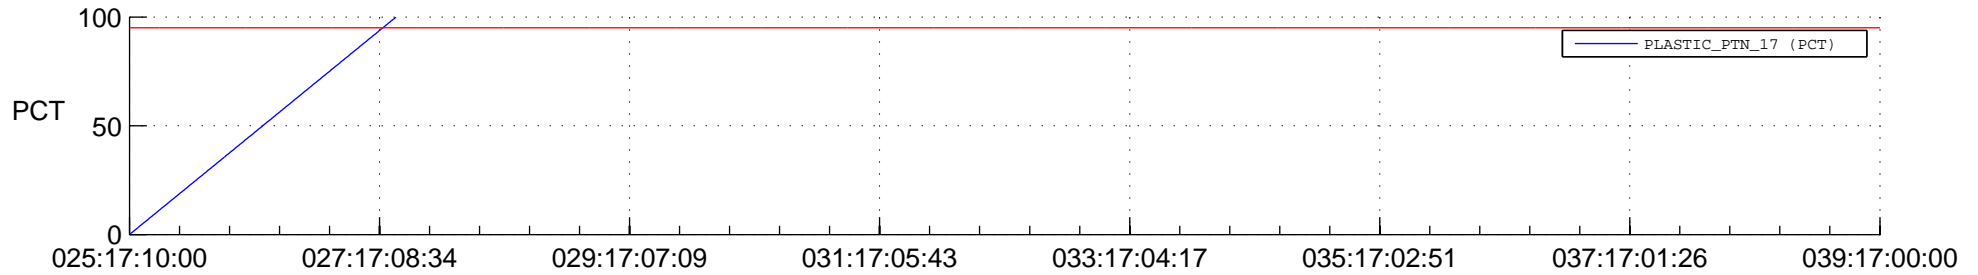

STEREO BEHIND SSR PCT Full Prediction

SWAVES_Percent_Full_Prediction

IMPACT_Percent_Full_Prediction

PLASTIC_Percent_Full_Prediction

Spacecraft_DownLink_Rate

Ground Time (2018:025:17:10:00.000 -2018:039:17:00:00.000)