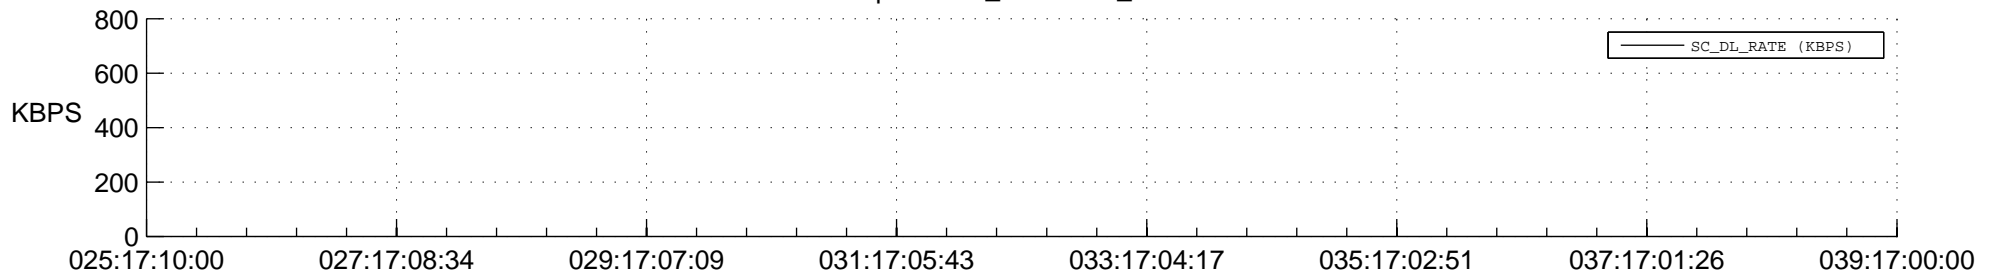

STEREO BEHIND SSR PCT Full Prediction

SWAVES_Percent_Full_Prediction

IMPACT_Percent_Full_Prediction

PLASTIC_Percent_Full_Prediction

Spacecraft_DownLink_Rate

Ground Time (2018:025:17:10:00.000 -2018:039:17:00:00.000)