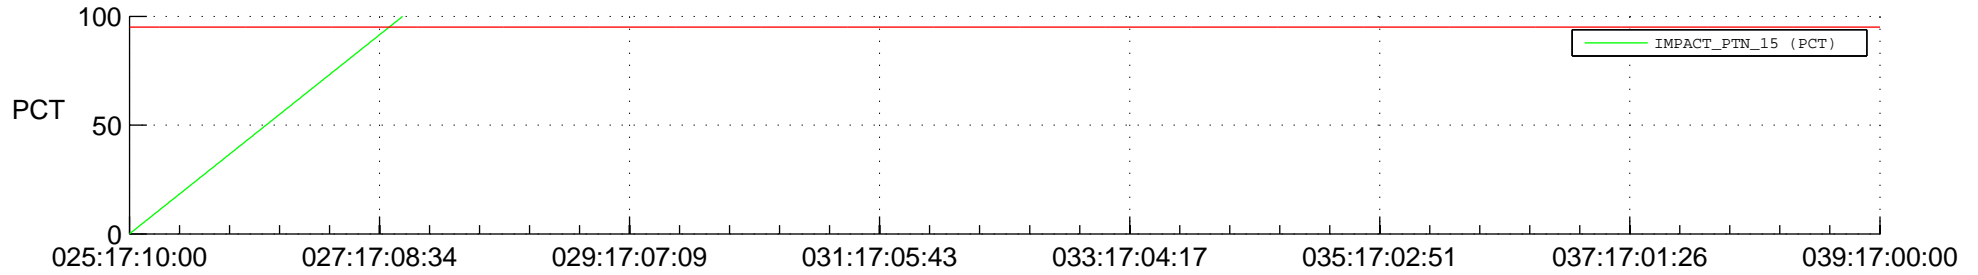

STEREO BEHIND SSR PCT Full Prediction

SWAVES_Percent_Full_Prediction

IMPACT_Percent_Full_Prediction

PLASTIC_Percent_Full_Prediction

Spacecraft_DownLink_Rate

Ground Time (2018:025:17:10:00.000 -2018:039:17:00:00.000)