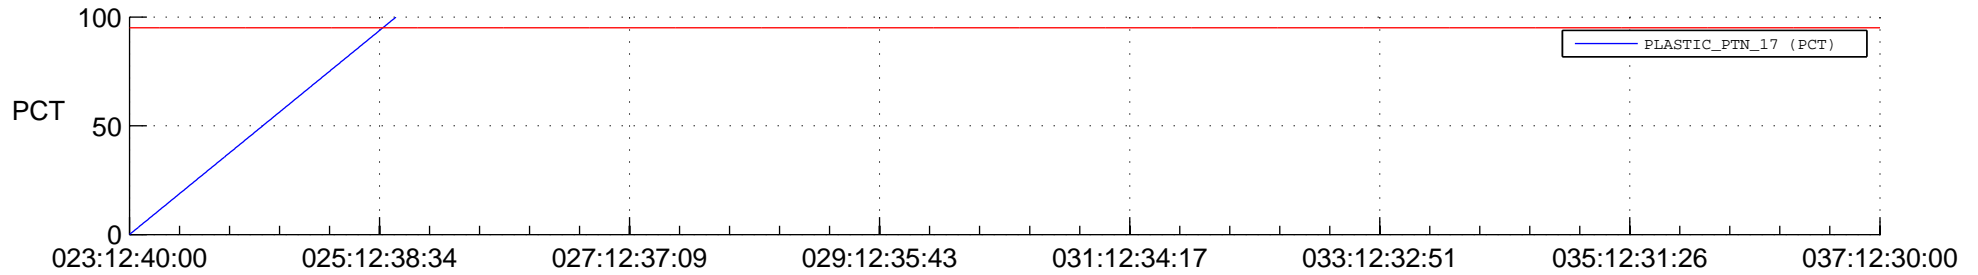

STEREO BEHIND SSR PCT Full Prediction

SWAVES_Percent_Full_Prediction

IMPACT_Percent_Full_Prediction

PLASTIC_Percent_Full_Prediction

Spacecraft_DownLink_Rate

Ground Time (2018:023:12:40:00.000 -2018:037:12:30:00.000)