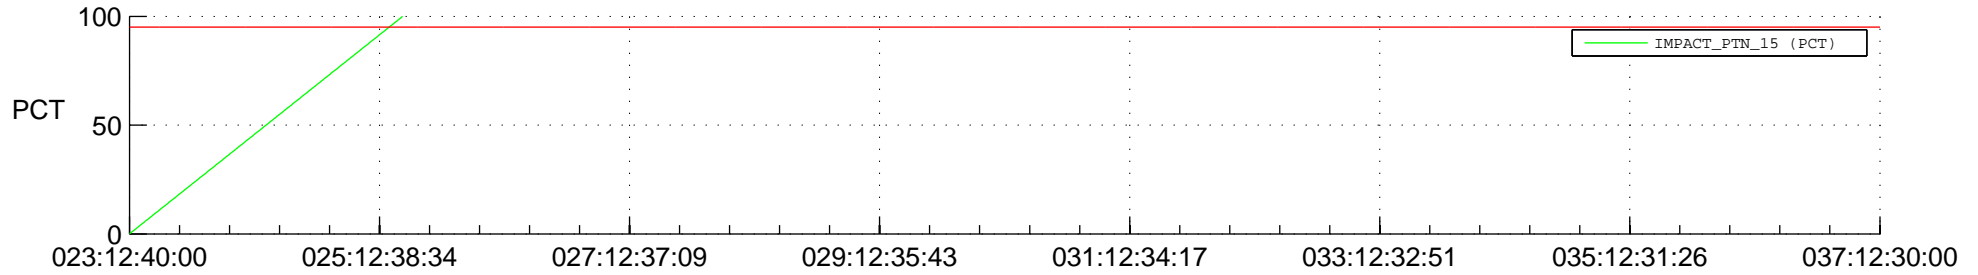

STEREO BEHIND SSR PCT Full Prediction

SWAVES_Percent_Full_Prediction

IMPACT_Percent_Full_Prediction

PLASTIC_Percent_Full_Prediction

Spacecraft_DownLink_Rate

Ground Time (2018:023:12:40:00.000 -2018:037:12:30:00.000)