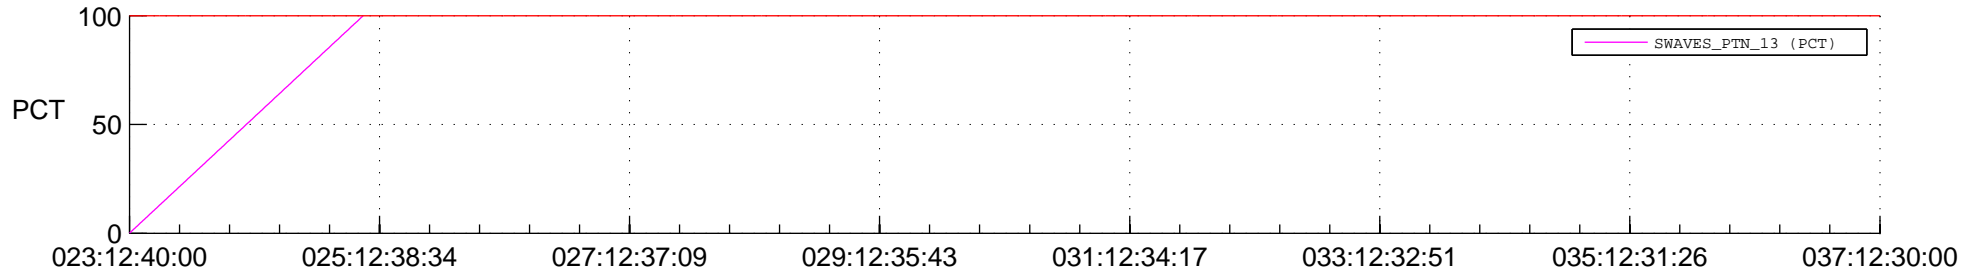

STEREO BEHIND SSR PCT Full Prediction

SWAVES_Percent_Full_Prediction

IMPACT_Percent_Full_Prediction

PLASTIC_Percent_Full_Prediction

Spacecraft_DownLink_Rate

Ground Time (2018:023:12:40:00.000 -2018:037:12:30:00.000)