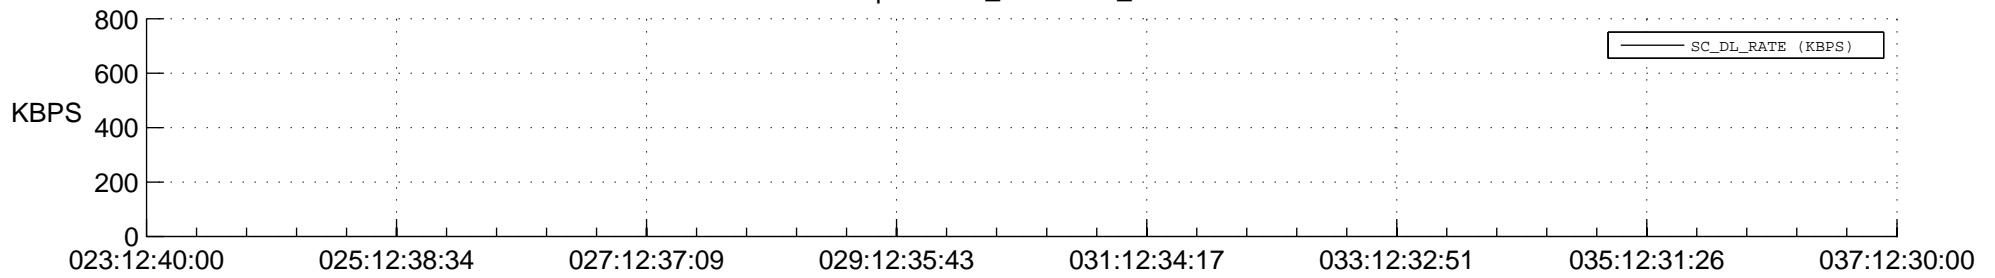

STEREO BEHIND SSR PCT Full Prediction

SWAVES_Percent_Full_Prediction

IMPACT_Percent_Full_Prediction

PLASTIC_Percent_Full_Prediction

Spacecraft_DownLink_Rate

Ground Time (2018:023:12:40:00.000 -2018:037:12:30:00.000)