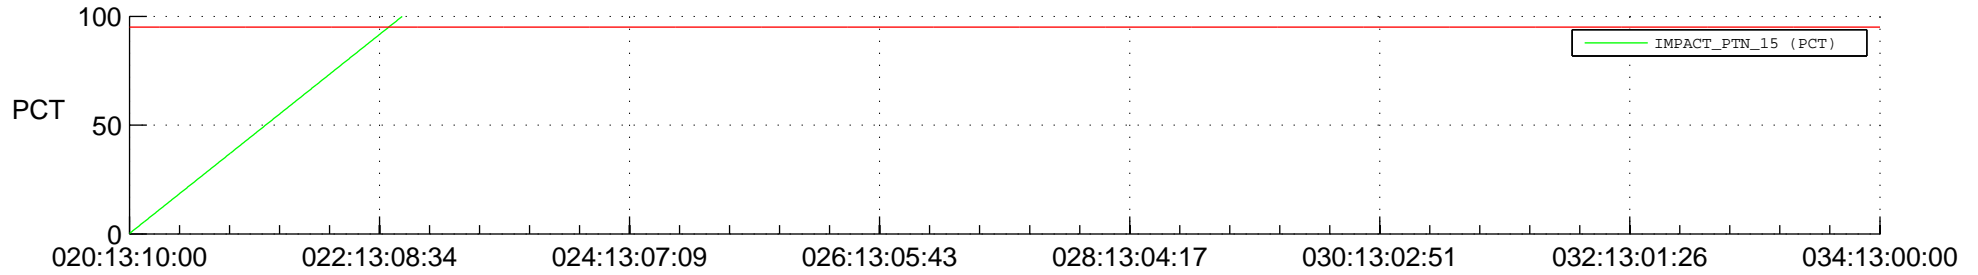

IMPACT_Percent_Full_Prediction