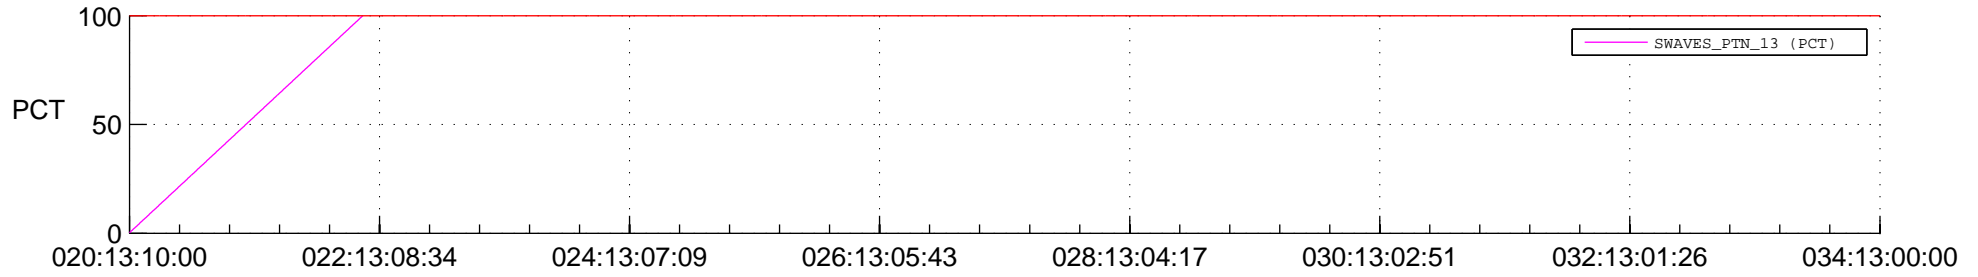

STEREO BEHIND SSR PCT Full Prediction

SWAVES_Percent_Full_Prediction