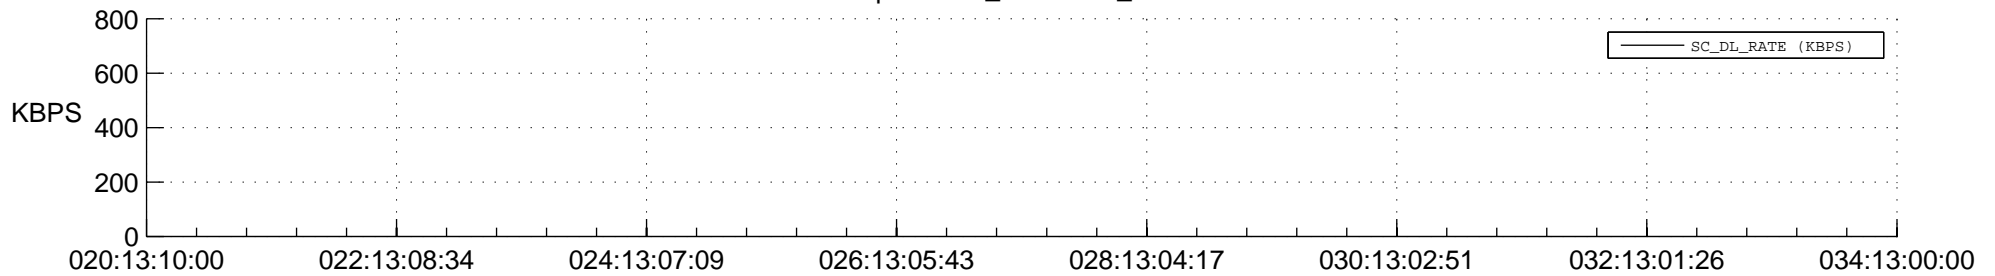

## Spacecraft\_DownLink\_Rate

Ground Time (2018:020:13:10:00.000 -2018:034:13:00:00.000)