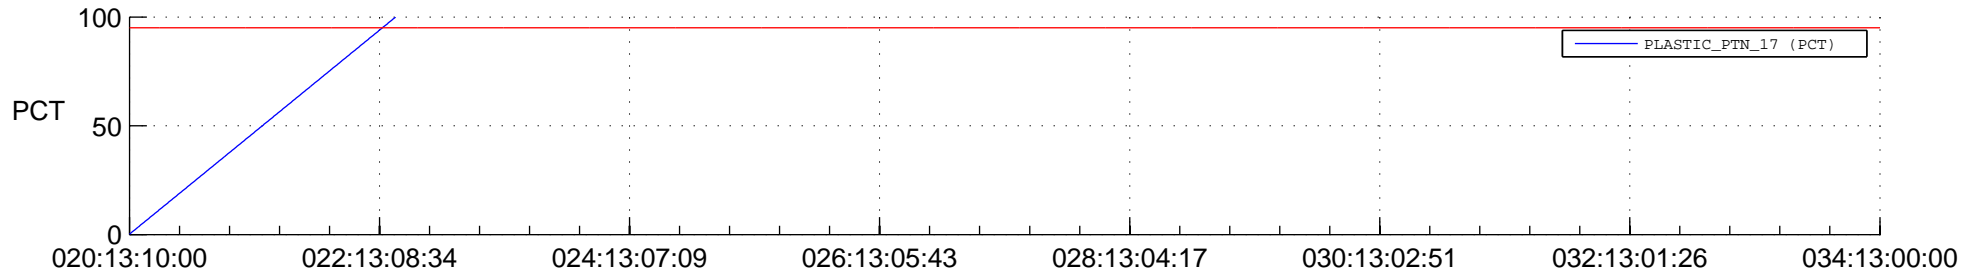

## Spacecraft\_DownLink\_Rate

Ground Time (2018:020:13:10:00.000 -2018:034:13:00:00.000)