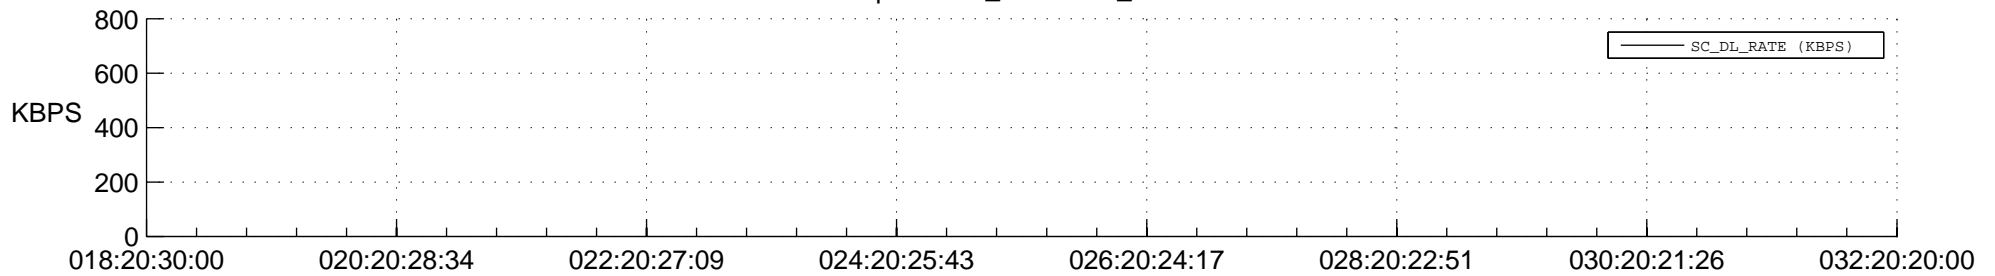

STEREO BEHIND SSR PCT Full Prediction

SWAVES_Percent_Full_Prediction

IMPACT_Percent_Full_Prediction

PLASTIC_Percent_Full_Prediction

Spacecraft_DownLink_Rate

Ground Time (2018:018:20:30:00.000 -2018:032:20:20:00.000)