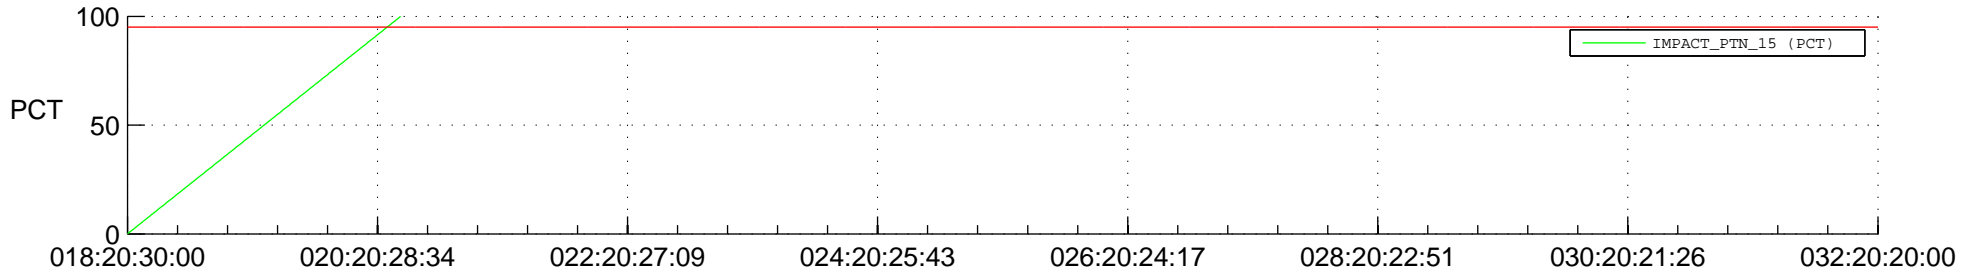

STEREO BEHIND SSR PCT Full Prediction

SWAVES_Percent_Full_Prediction

IMPACT_Percent_Full_Prediction

PLASTIC_Percent_Full_Prediction

Spacecraft_DownLink_Rate

Ground Time (2018:018:20:30:00.000 -2018:032:20:20:00.000)