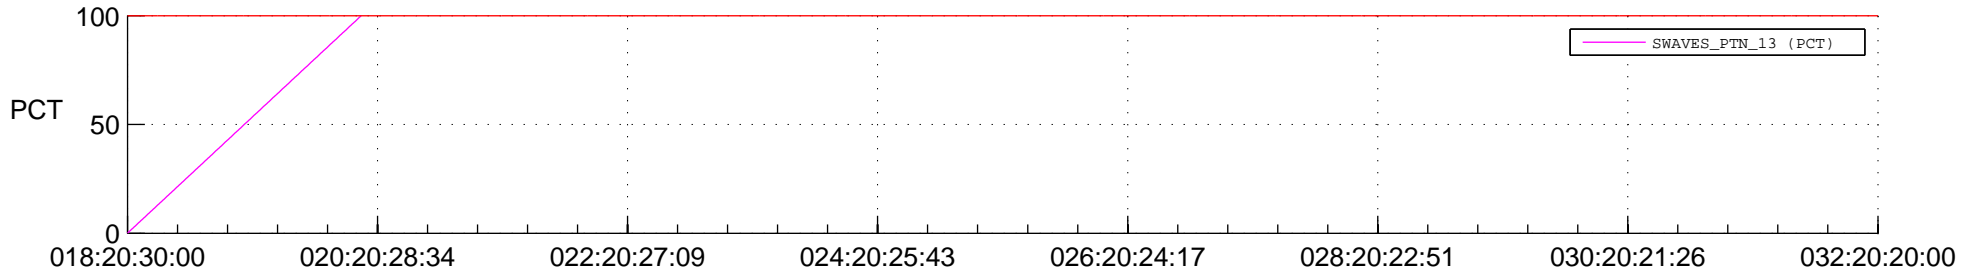

STEREO BEHIND SSR PCT Full Prediction

SWAVES_Percent_Full_Prediction

IMPACT_Percent_Full_Prediction

PLASTIC_Percent_Full_Prediction

Spacecraft_DownLink_Rate

Ground Time (2018:018:20:30:00.000 -2018:032:20:20:00.000)