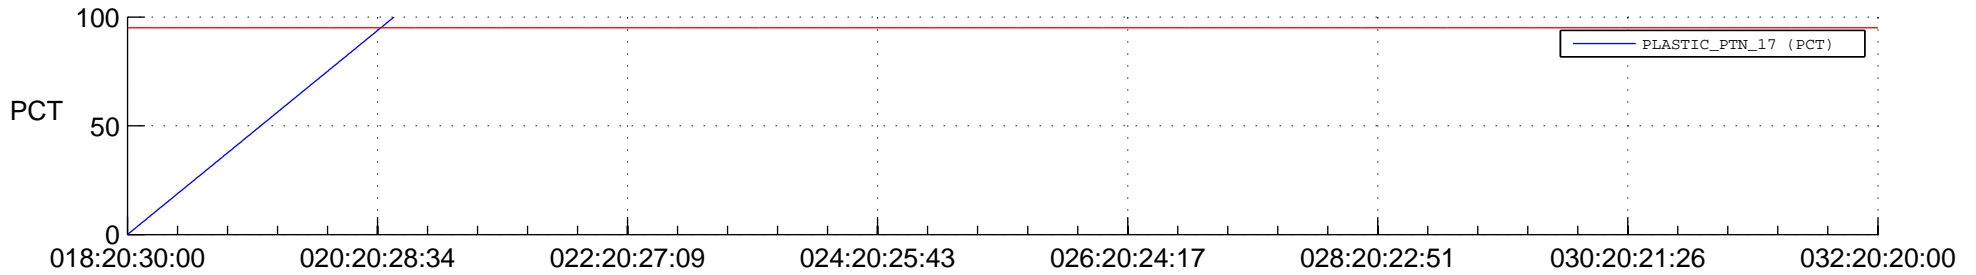

STEREO BEHIND SSR PCT Full Prediction

SWAVES_Percent_Full_Prediction

IMPACT_Percent_Full_Prediction

PLASTIC_Percent_Full_Prediction

Spacecraft_DownLink_Rate

Ground Time (2018:018:20:30:00.000 -2018:032:20:20:00.000)