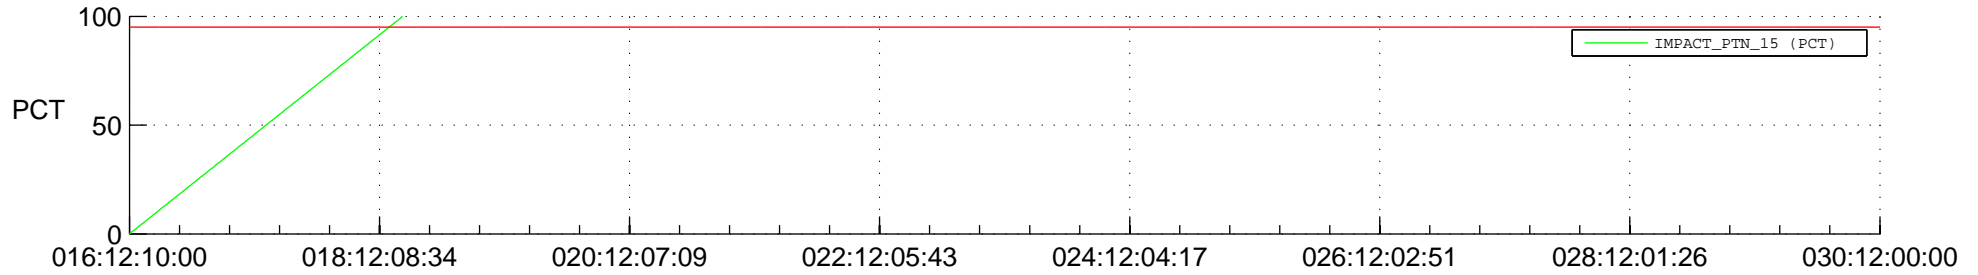

STEREO BEHIND SSR PCT Full Prediction

SWAVES_Percent_Full_Prediction

IMPACT_Percent_Full_Prediction

PLASTIC_Percent_Full_Prediction

Spacecraft_DownLink_Rate