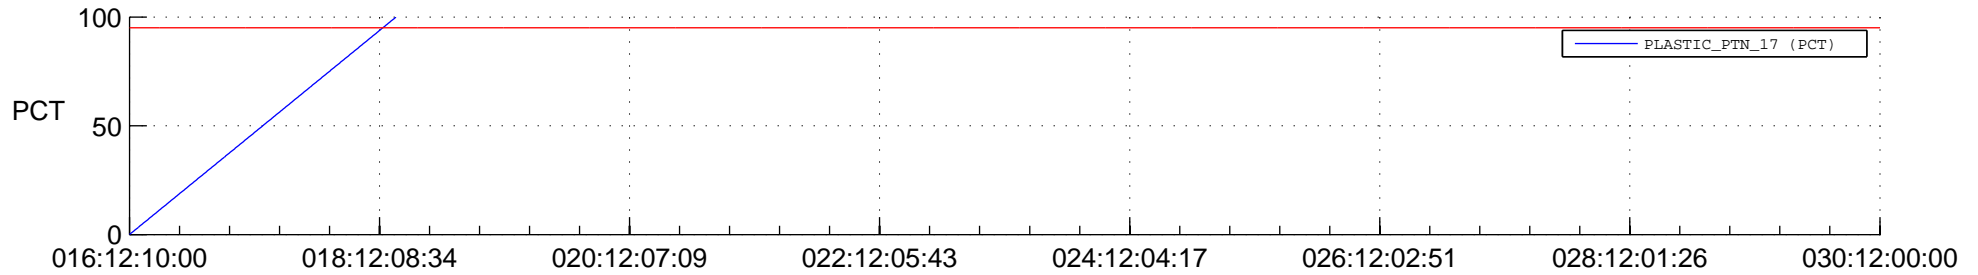

STEREO BEHIND SSR PCT Full Prediction

SWAVES_Percent_Full_Prediction

IMPACT_Percent_Full_Prediction

PLASTIC_Percent_Full_Prediction

Spacecraft_DownLink_Rate