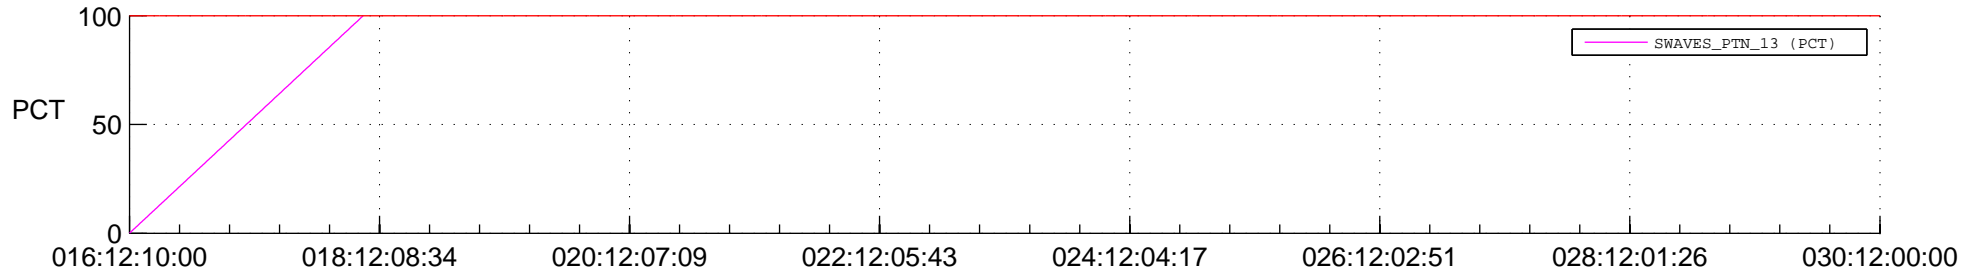

STEREO BEHIND SSR PCT Full Prediction

SWAVES_Percent_Full_Prediction

IMPACT_Percent_Full_Prediction

PLASTIC_Percent_Full_Prediction

Spacecraft_DownLink_Rate