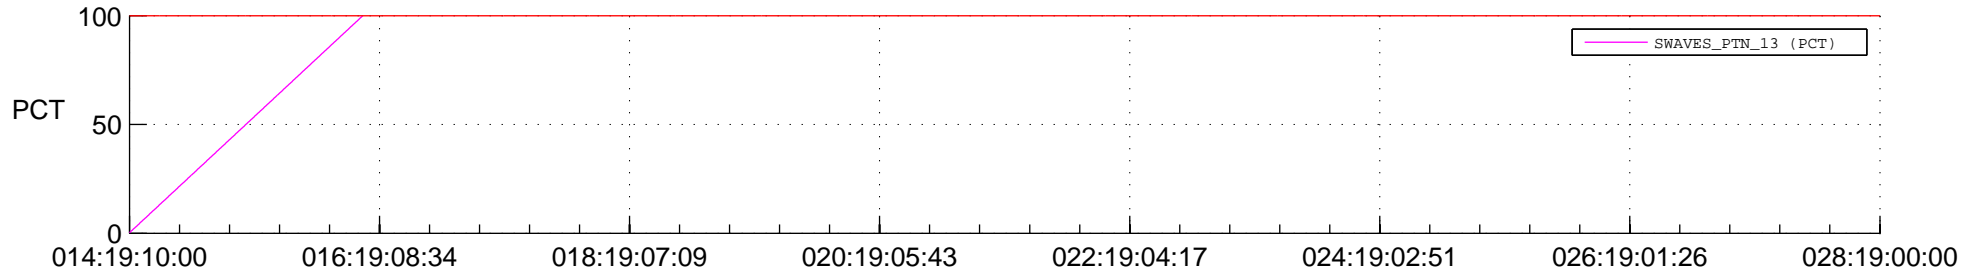

STEREO BEHIND SSR PCT Full Prediction

SWAVES_Percent_Full_Prediction

IMPACT_Percent_Full_Prediction

PLASTIC_Percent_Full_Prediction

Spacecraft_DownLink_Rate

Ground Time (2018:014:19:10:00.000 -2018:028:19:00:00.000)