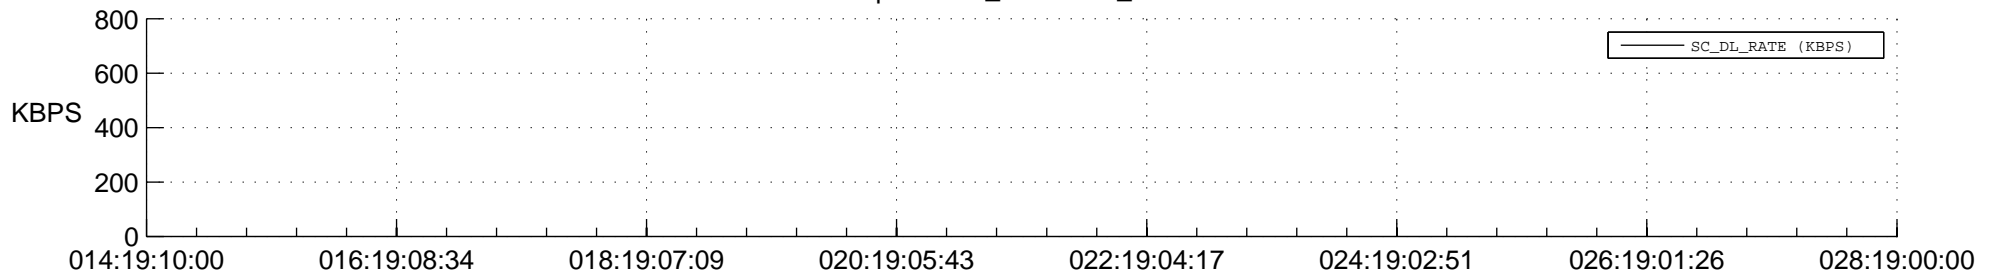

STEREO BEHIND SSR PCT Full Prediction

SWAVES_Percent_Full_Prediction

IMPACT_Percent_Full_Prediction

PLASTIC_Percent_Full_Prediction

Spacecraft_DownLink_Rate

Ground Time (2018:014:19:10:00.000 -2018:028:19:00:00.000)