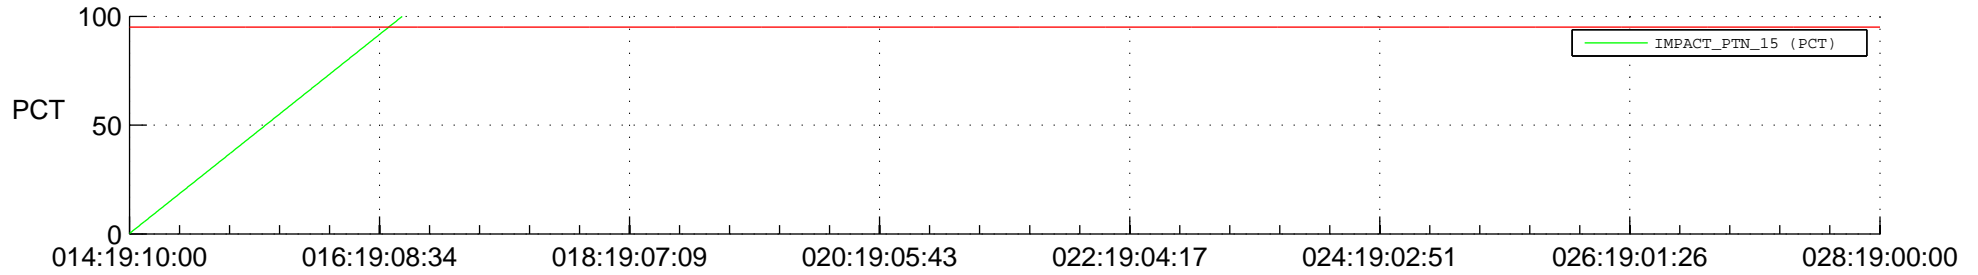

STEREO BEHIND SSR PCT Full Prediction

SWAVES_Percent_Full_Prediction

IMPACT_Percent_Full_Prediction

PLASTIC_Percent_Full_Prediction

Spacecraft_DownLink_Rate

Ground Time (2018:014:19:10:00.000 -2018:028:19:00:00.000)