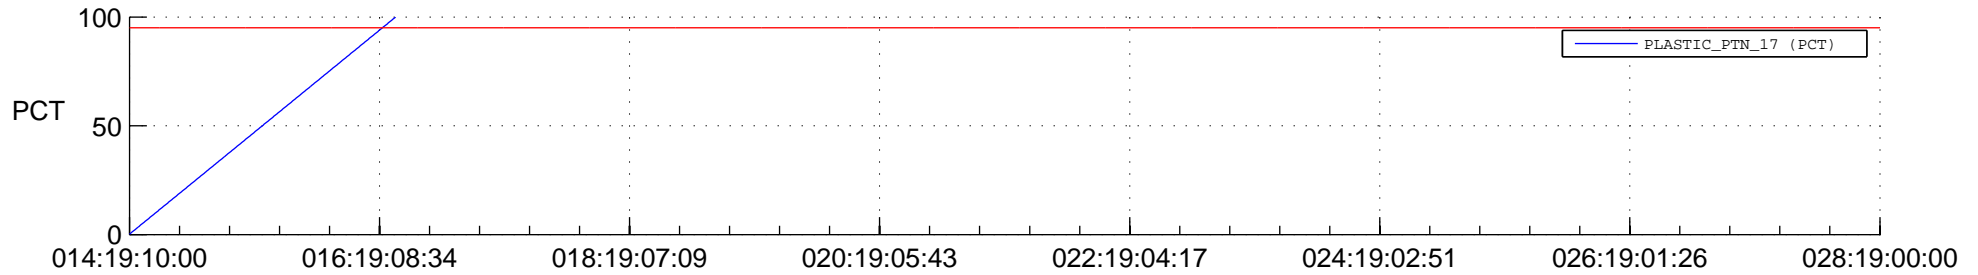

STEREO BEHIND SSR PCT Full Prediction

SWAVES_Percent_Full_Prediction

IMPACT_Percent_Full_Prediction

PLASTIC_Percent_Full_Prediction

Spacecraft_DownLink_Rate

Ground Time (2018:014:19:10:00.000 -2018:028:19:00:00.000)