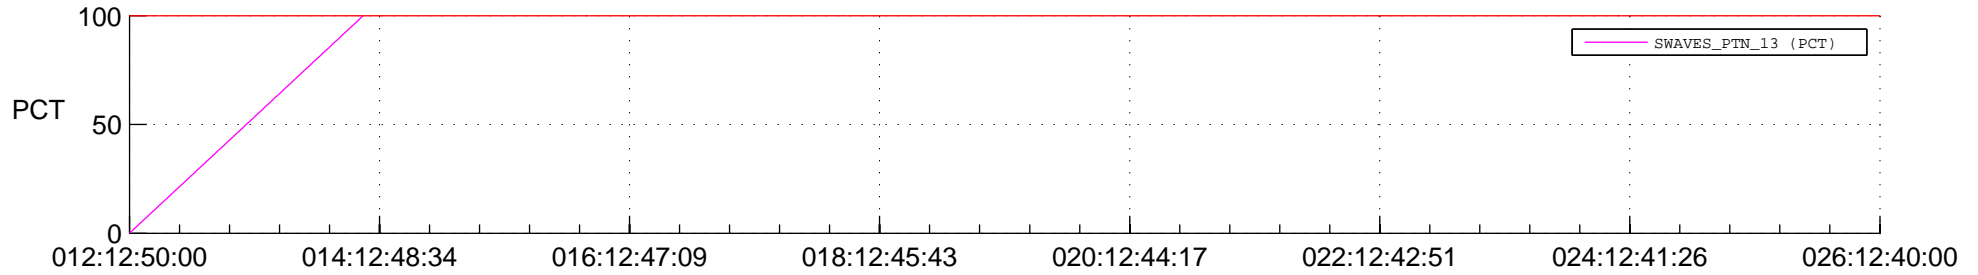

STEREO BEHIND SSR PCT Full Prediction

SWAVES_Percent_Full_Prediction