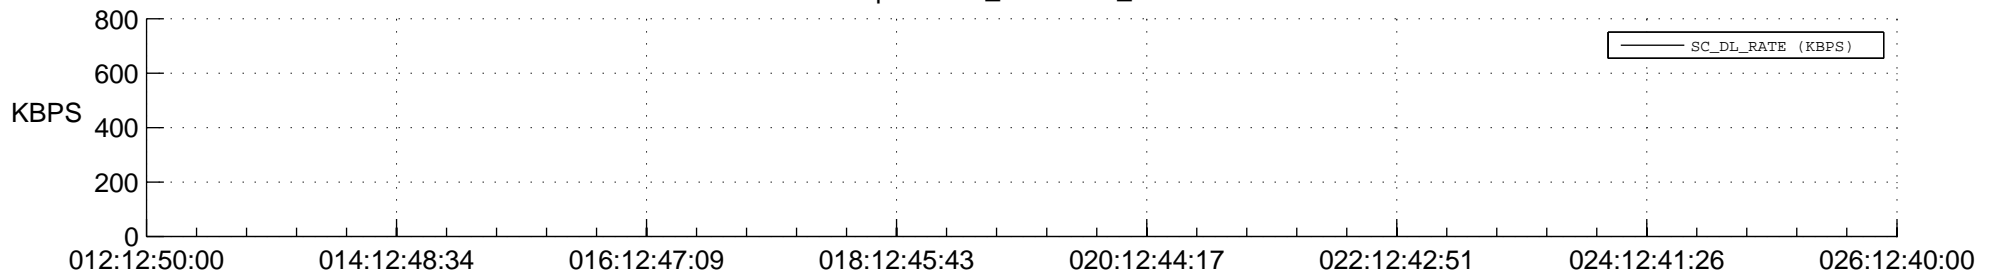

## Spacecraft\_DownLink\_Rate

Ground Time (2018:012:12:50:00.000 -2018:026:12:40:00.000)