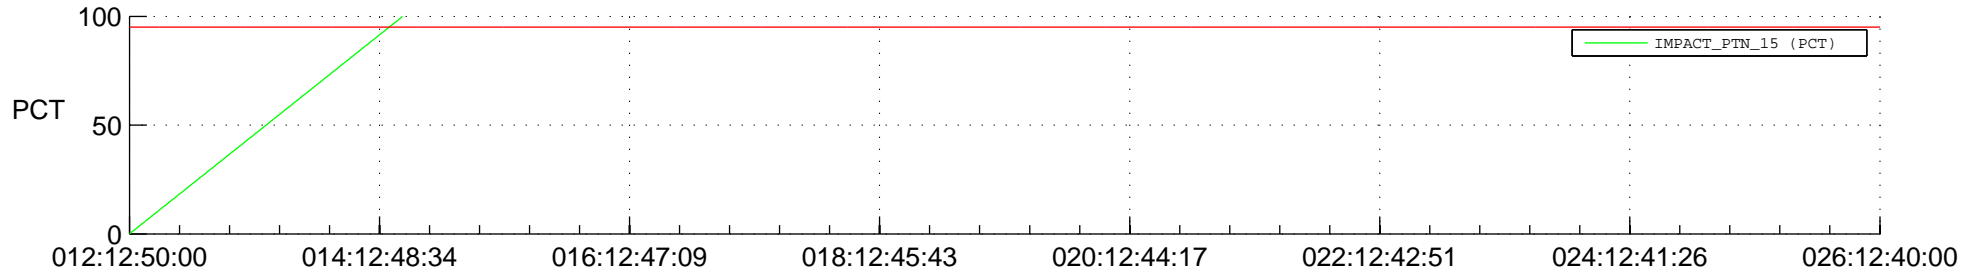

IMPACT_Percent_Full_Prediction