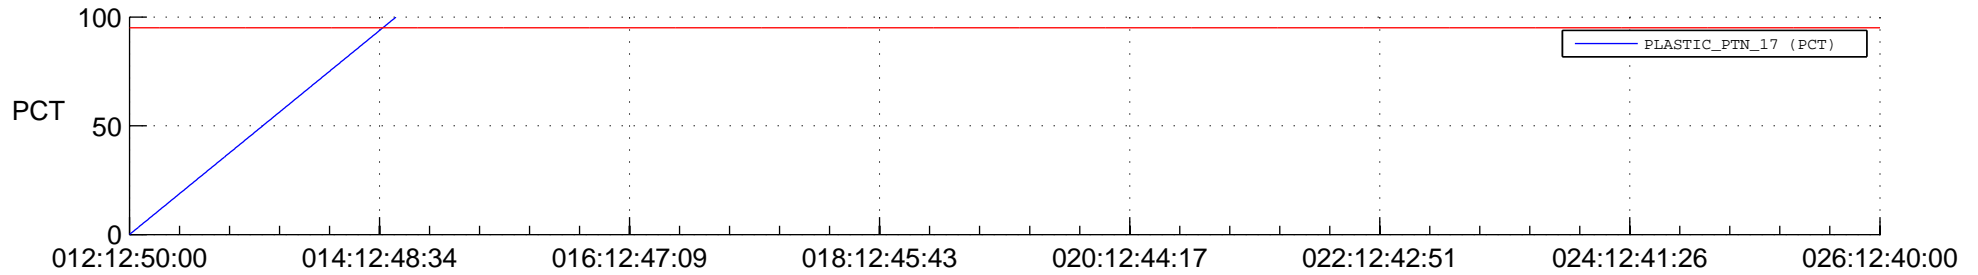

## Spacecraft\_DownLink\_Rate

Ground Time (2018:012:12:50:00.000 -2018:026:12:40:00.000)