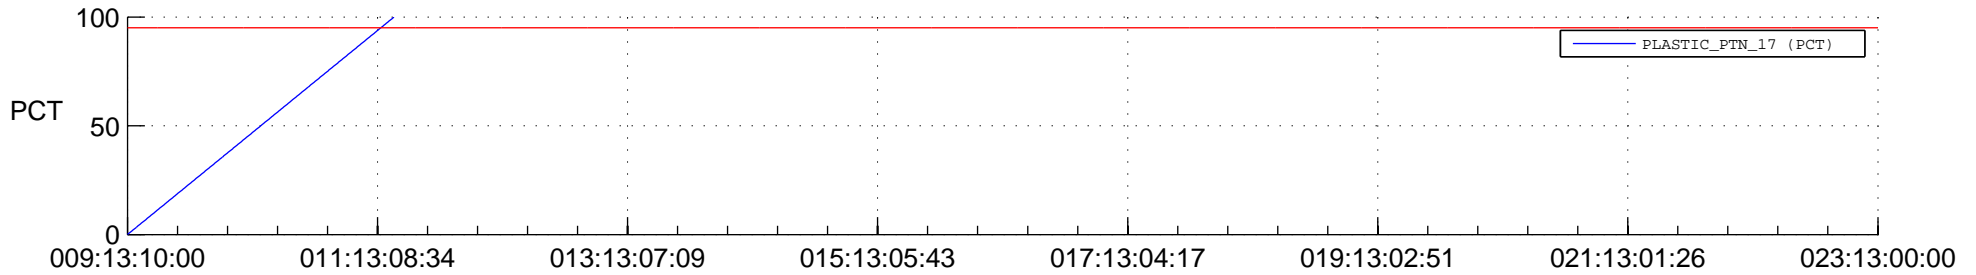

STEREO BEHIND SSR PCT Full Prediction

SWAVES_Percent_Full_Prediction

IMPACT_Percent_Full_Prediction

PLASTIC_Percent_Full_Prediction

Spacecraft_DownLink_Rate

Ground Time (2018:09:13:10:00.000 -2018:023:13:00:00.000)