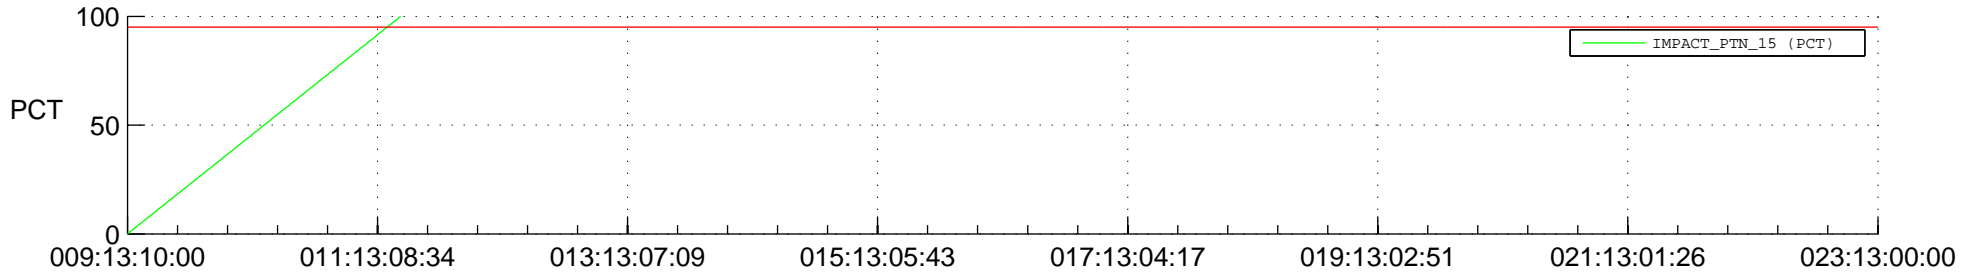

STEREO BEHIND SSR PCT Full Prediction

SWAVES_Percent_Full_Prediction

IMPACT_Percent_Full_Prediction

PLASTIC_Percent_Full_Prediction

Spacecraft_DownLink_Rate

Ground Time (2018:09:13:10:00.000 -2018:023:13:00:00.000)