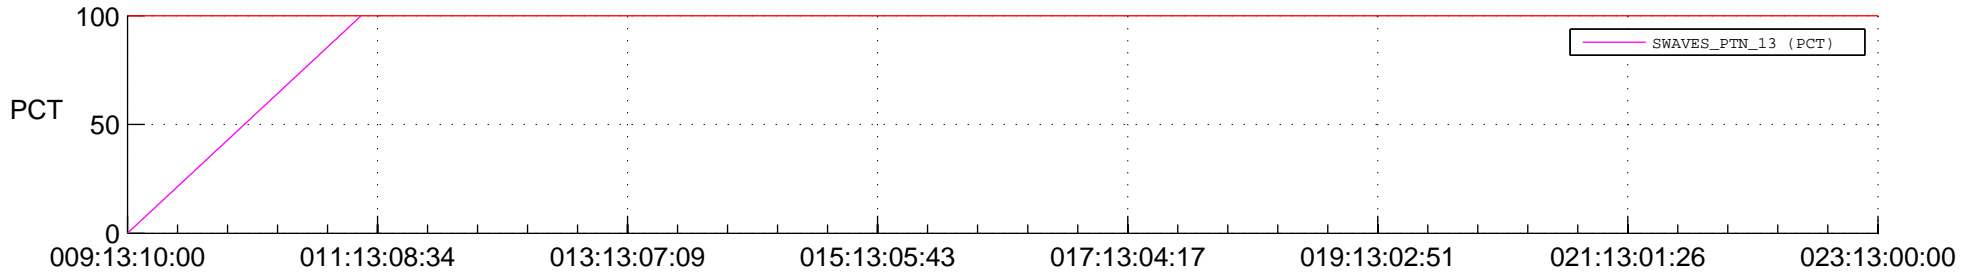

STEREO BEHIND SSR PCT Full Prediction

SWAVES_Percent_Full_Prediction

IMPACT_Percent_Full_Prediction

PLASTIC_Percent_Full_Prediction

Spacecraft_DownLink_Rate

Ground Time (2018:09:13:10:00.000 -2018:023:13:00:00.000)