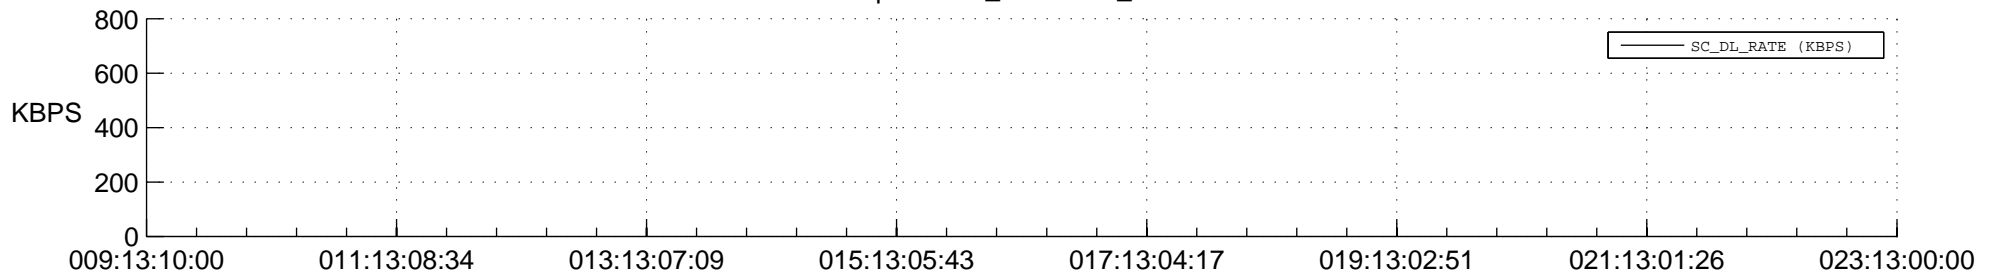

STEREO BEHIND SSR PCT Full Prediction

SWAVES_Percent_Full_Prediction

IMPACT_Percent_Full_Prediction

PLASTIC_Percent_Full_Prediction

Spacecraft_DownLink_Rate

Ground Time (2018:09:13:10:00.000 -2018:023:13:00:00.000)