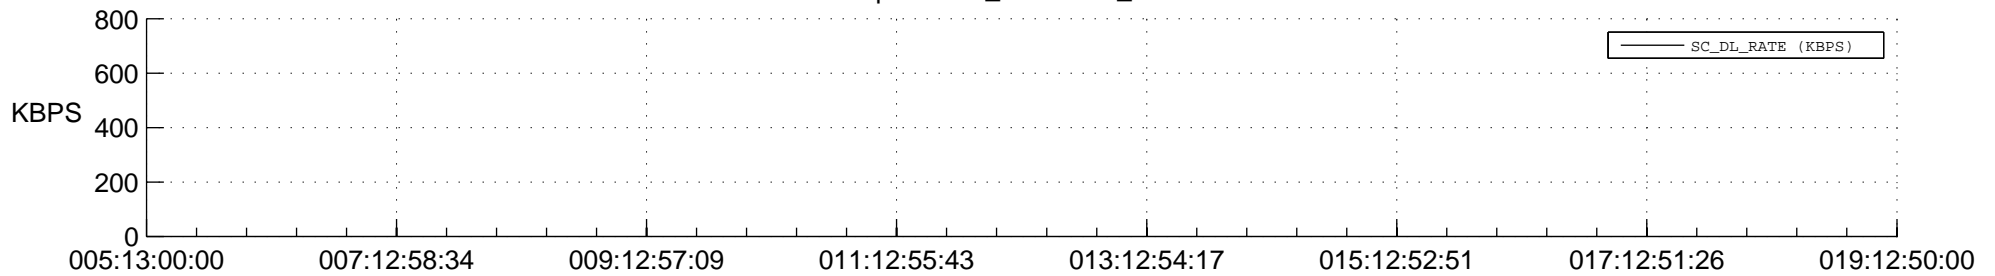

STEREO BEHIND SSR PCT Full Prediction

SWAVES_Percent_Full_Prediction

IMPACT_Percent_Full_Prediction

PLASTIC_Percent_Full_Prediction

Spacecraft_DownLink_Rate

Ground Time (2018:005:13:00:00.000 -2018:019:12:50:00.000)