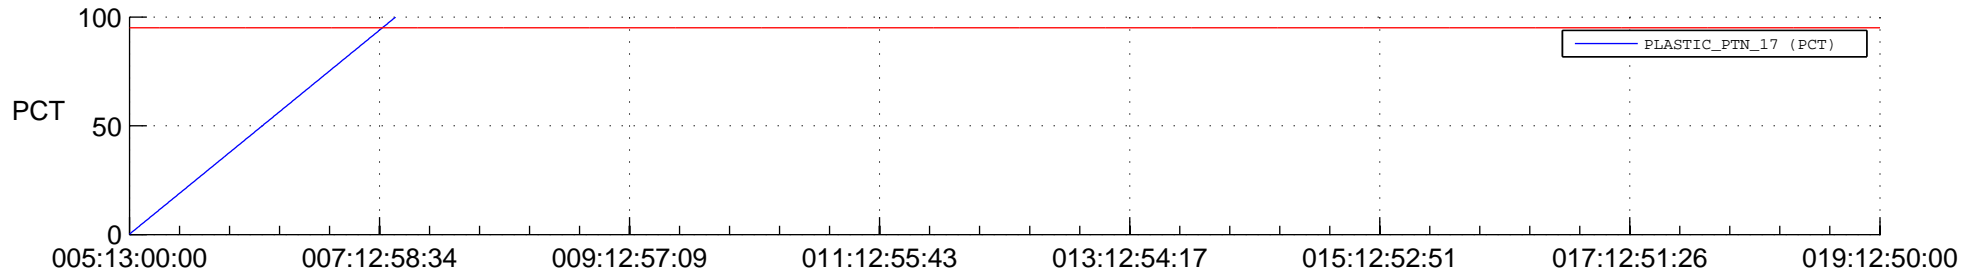

STEREO BEHIND SSR PCT Full Prediction

SWAVES_Percent_Full_Prediction

IMPACT_Percent_Full_Prediction

PLASTIC_Percent_Full_Prediction

Spacecraft_DownLink_Rate

Ground Time (2018:005:13:00:00.000 -2018:019:12:50:00.000)