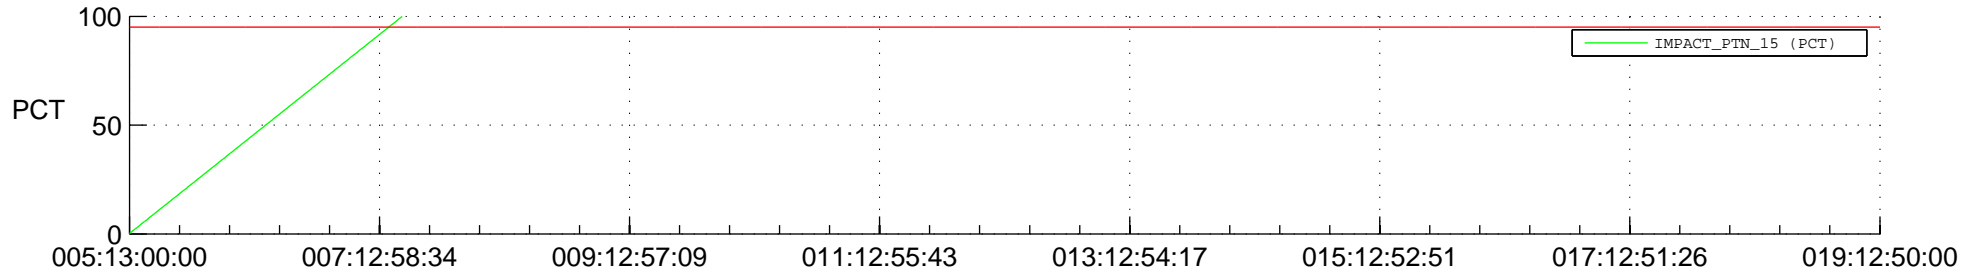

STEREO BEHIND SSR PCT Full Prediction

SWAVES_Percent_Full_Prediction

IMPACT_Percent_Full_Prediction

PLASTIC_Percent_Full_Prediction

Spacecraft_DownLink_Rate

Ground Time (2018:005:13:00:00.000 -2018:019:12:50:00.000)