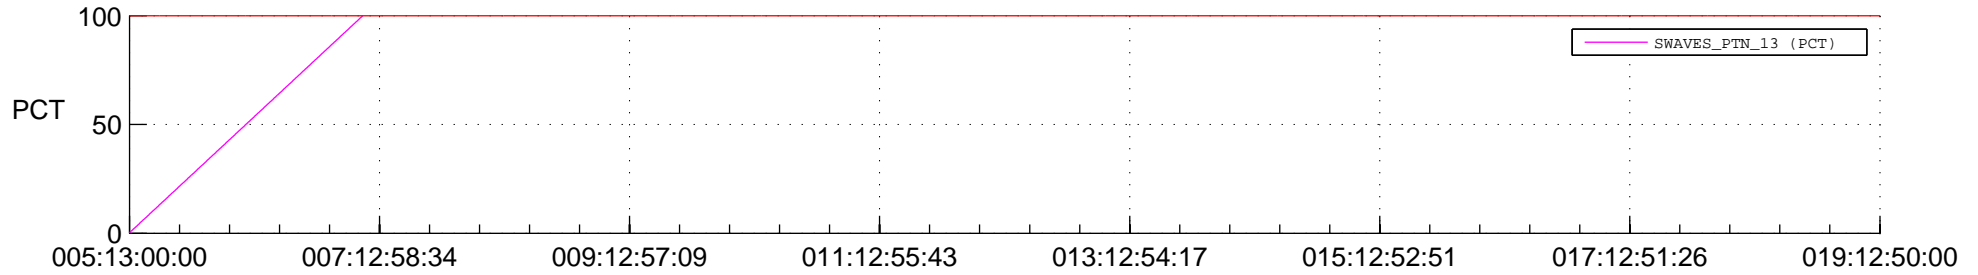

STEREO BEHIND SSR PCT Full Prediction

SWAVES_Percent_Full_Prediction

IMPACT_Percent_Full_Prediction

PLASTIC_Percent_Full_Prediction

Spacecraft_DownLink_Rate

Ground Time (2018:005:13:00:00.000 -2018:019:12:50:00.000)