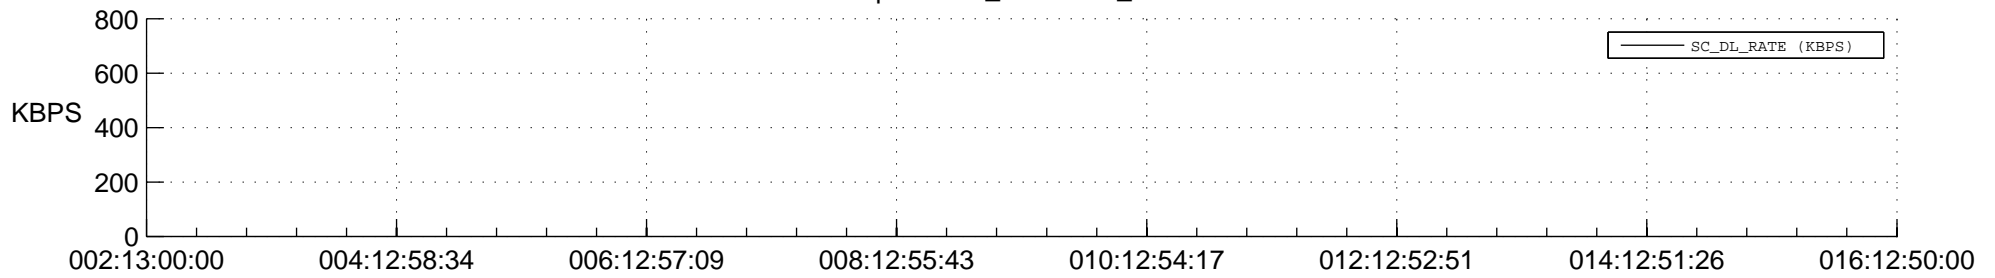

STEREO BEHIND SSR PCT Full Prediction

SWAVES_Percent_Full_Prediction

IMPACT_Percent_Full_Prediction

PLASTIC_Percent_Full_Prediction

Spacecraft_DownLink_Rate

Ground Time (2018:002:13:00:00.000 -2018:016:12:50:00.000)