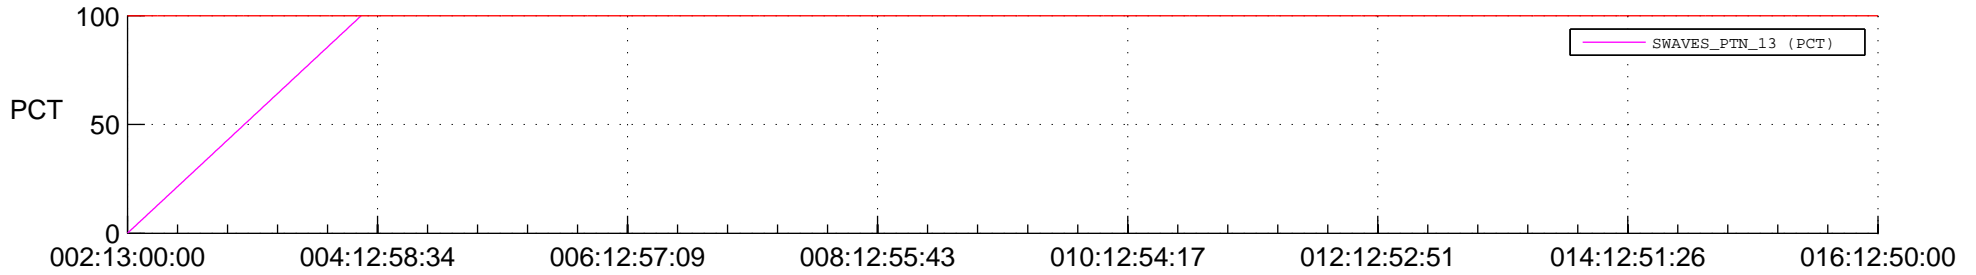

STEREO BEHIND SSR PCT Full Prediction

SWAVES_Percent_Full_Prediction

IMPACT_Percent_Full_Prediction

PLASTIC_Percent_Full_Prediction

Spacecraft_DownLink_Rate

Ground Time (2018:002:13:00:00.000 -2018:016:12:50:00.000)