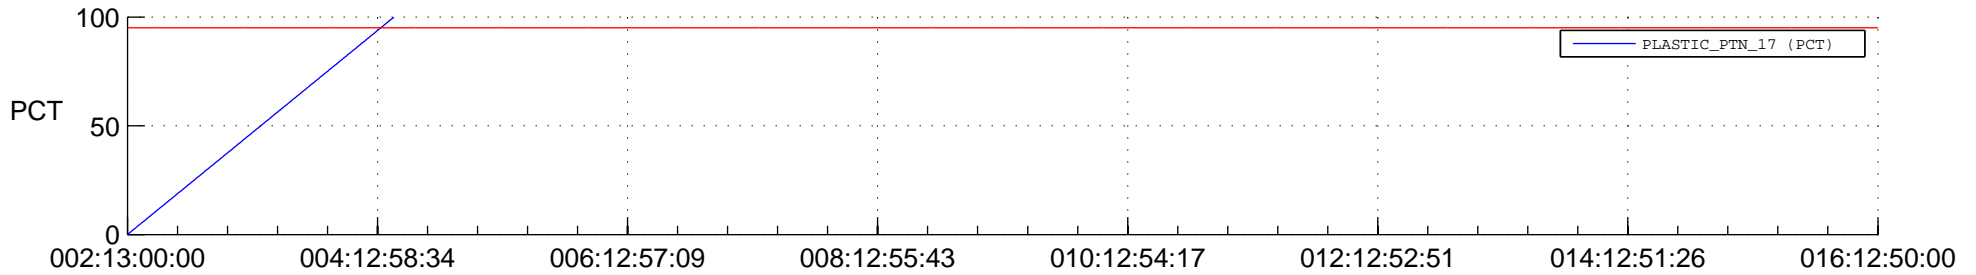

STEREO BEHIND SSR PCT Full Prediction

SWAVES_Percent_Full_Prediction

IMPACT_Percent_Full_Prediction

PLASTIC_Percent_Full_Prediction

Spacecraft_DownLink_Rate

Ground Time (2018:002:13:00:00.000 -2018:016:12:50:00.000)