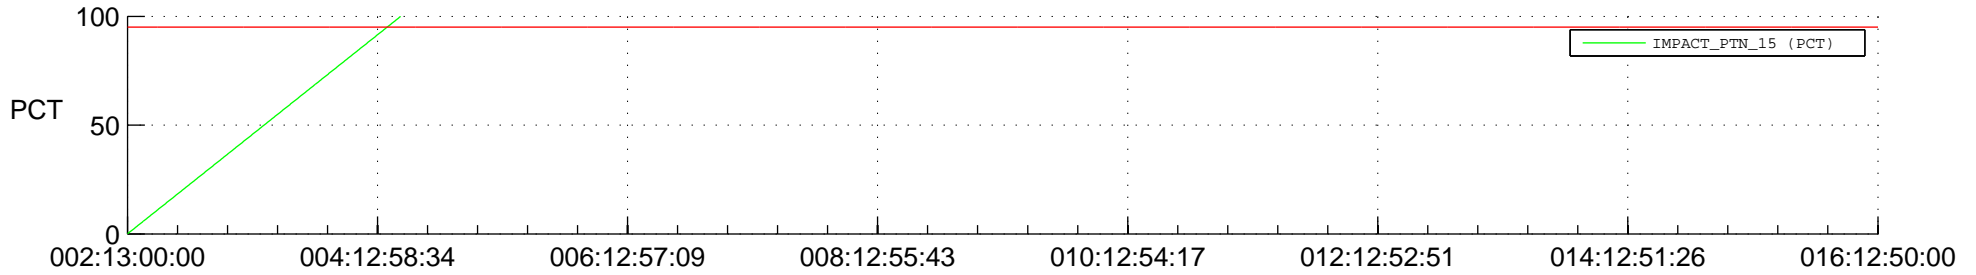

STEREO BEHIND SSR PCT Full Prediction

SWAVES_Percent_Full_Prediction

IMPACT_Percent_Full_Prediction

PLASTIC_Percent_Full_Prediction

Spacecraft_DownLink_Rate

Ground Time (2018:002:13:00:00.000 -2018:016:12:50:00.000)