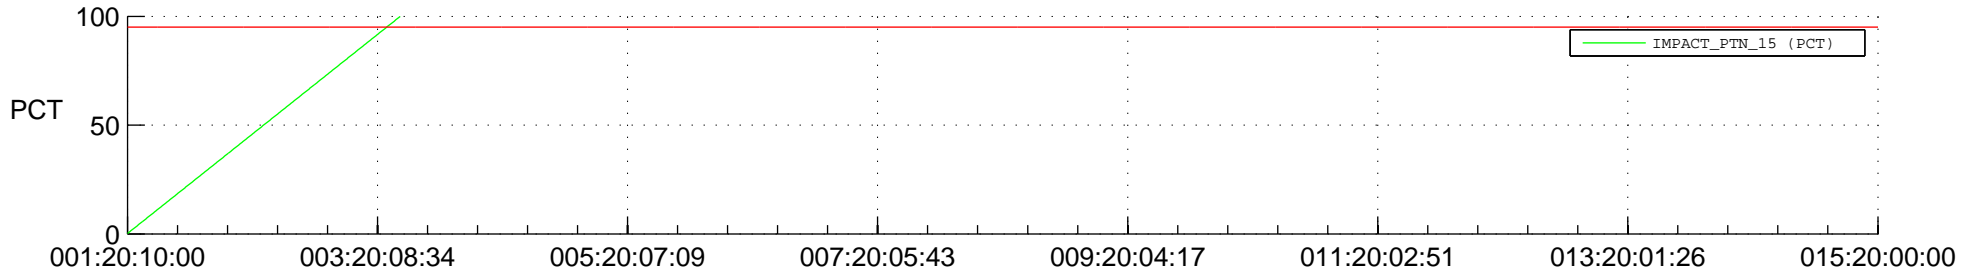

STEREO BEHIND SSR PCT Full Prediction

SWAVES_Percent_Full_Prediction

IMPACT_Percent_Full_Prediction

PLASTIC_Percent_Full_Prediction

Spacecraft_DownLink_Rate

Ground Time (2018:001:20:10:00.000 -2018:015:20:00:00.000)