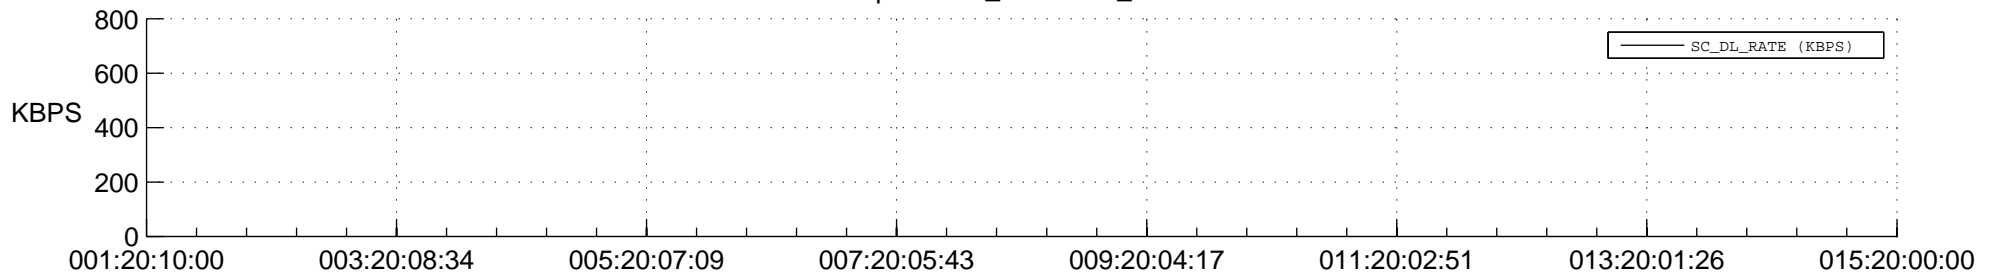

STEREO BEHIND SSR PCT Full Prediction

SWAVES_Percent_Full_Prediction

IMPACT_Percent_Full_Prediction

PLASTIC_Percent_Full_Prediction

Spacecraft_DownLink_Rate

Ground Time (2018:001:20:10:00.000 -2018:015:20:00:00.000)