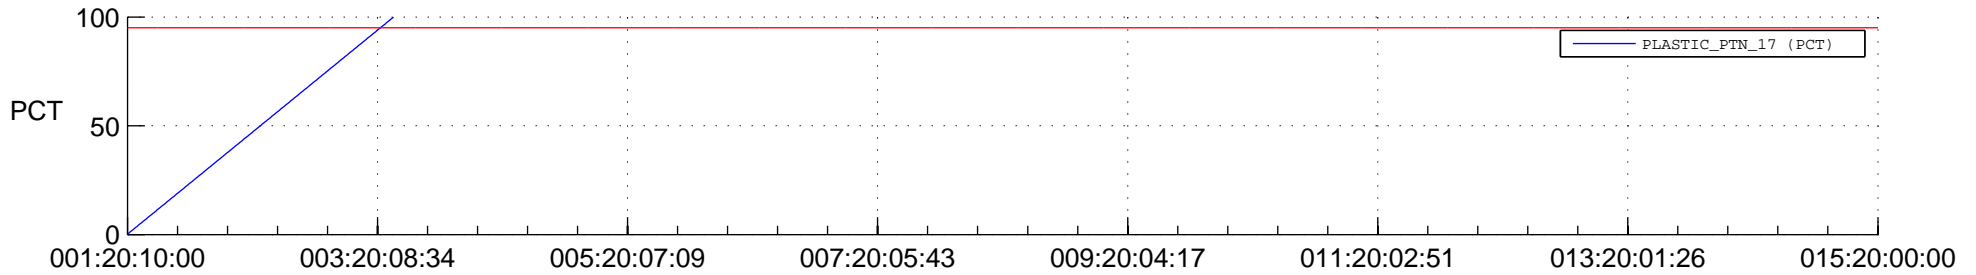

STEREO BEHIND SSR PCT Full Prediction

SWAVES_Percent_Full_Prediction

IMPACT_Percent_Full_Prediction

PLASTIC_Percent_Full_Prediction

Spacecraft_DownLink_Rate

Ground Time (2018:001:20:10:00.000 -2018:015:20:00:00.000)