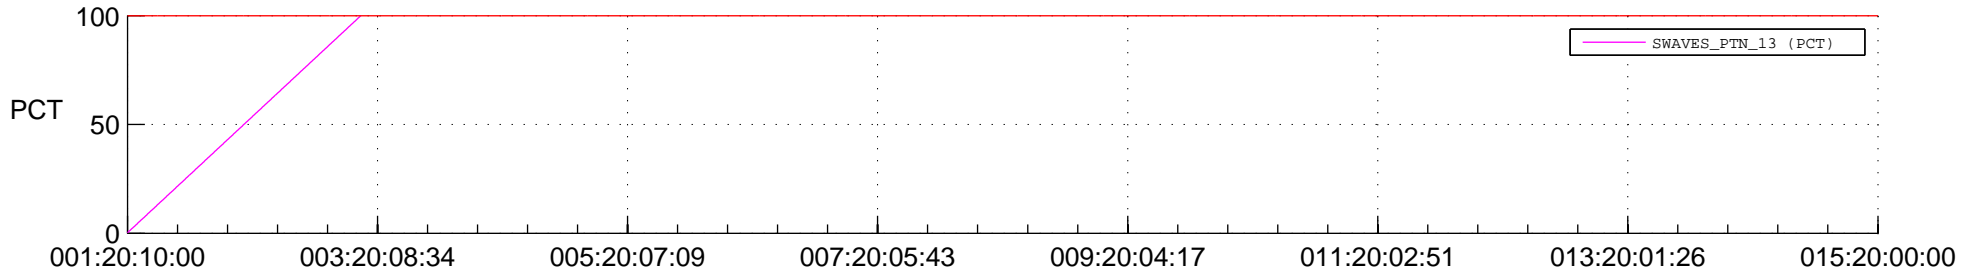

STEREO BEHIND SSR PCT Full Prediction

SWAVES_Percent_Full_Prediction

IMPACT_Percent_Full_Prediction

PLASTIC_Percent_Full_Prediction

Spacecraft_DownLink_Rate

Ground Time (2018:001:20:10:00.000 -2018:015:20:00:00.000)