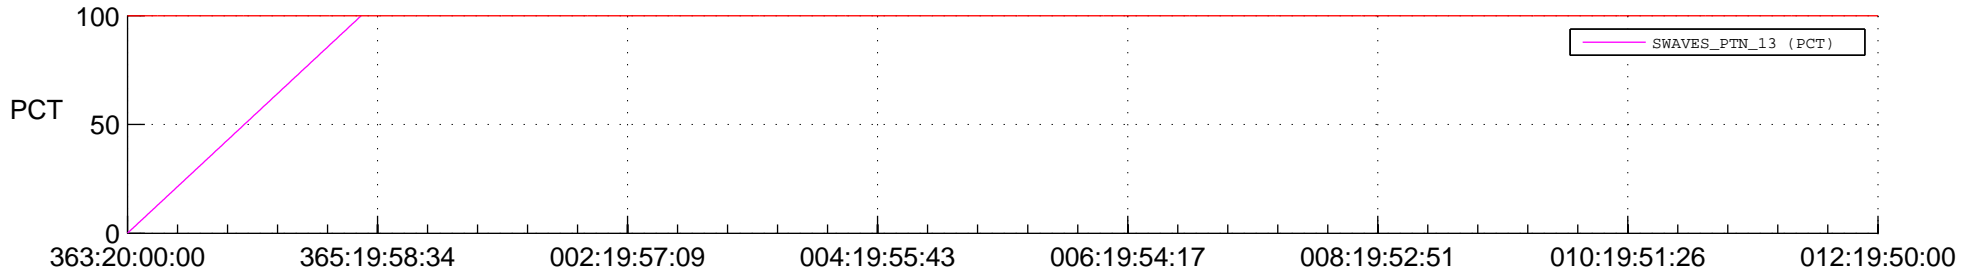

STEREO BEHIND SSR PCT Full Prediction

SWAVES_Percent_Full_Prediction

IMPACT_Percent_Full_Prediction

PLASTIC_Percent_Full_Prediction

Spacecraft_DownLink_Rate