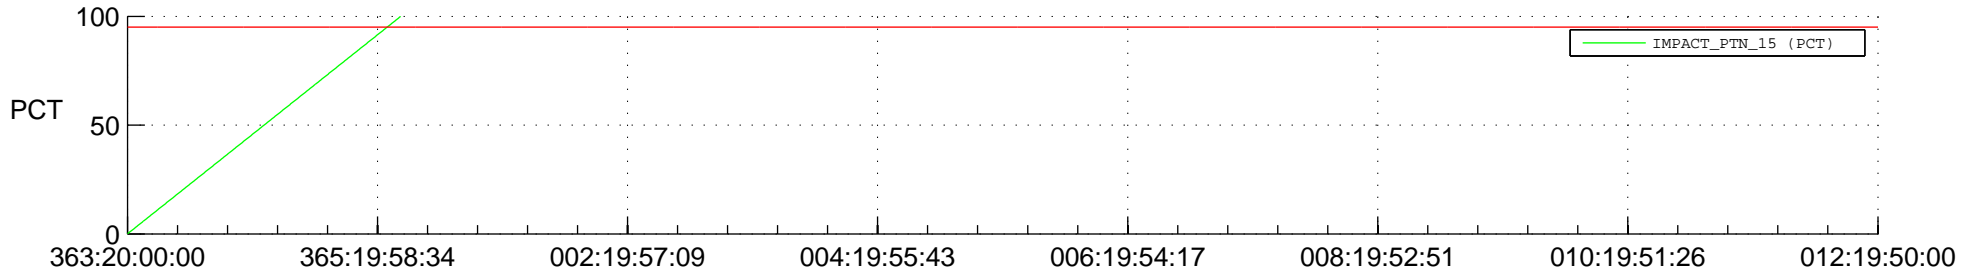

STEREO BEHIND SSR PCT Full Prediction

SWAVES_Percent_Full_Prediction

IMPACT_Percent_Full_Prediction

PLASTIC_Percent_Full_Prediction

Spacecraft_DownLink_Rate