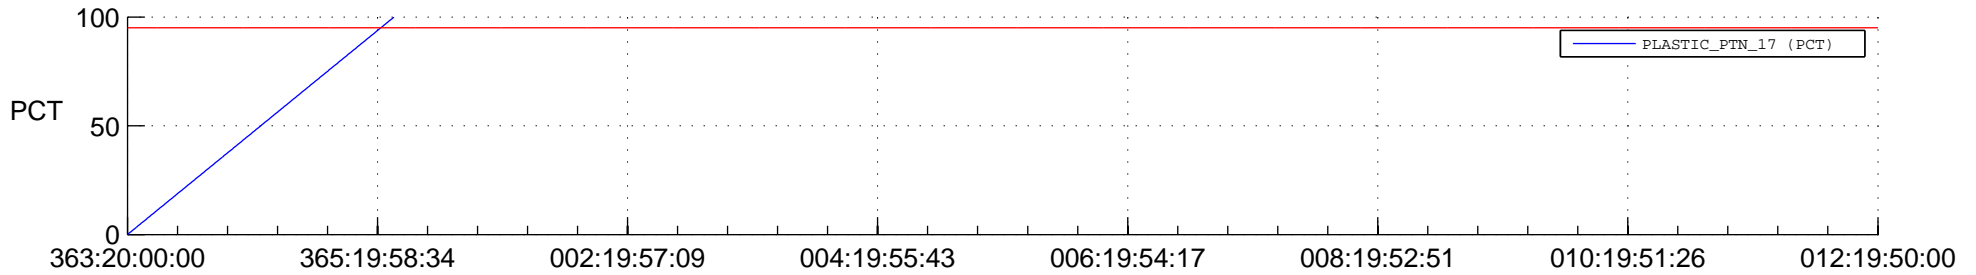

STEREO BEHIND SSR PCT Full Prediction

SWAVES_Percent_Full_Prediction

IMPACT_Percent_Full_Prediction

PLASTIC_Percent_Full_Prediction

Spacecraft_DownLink_Rate