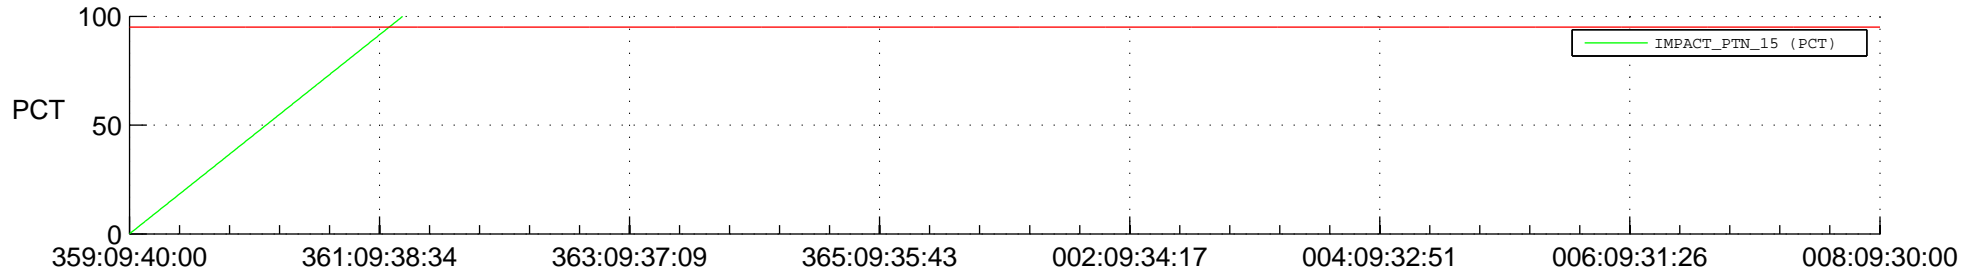

STEREO BEHIND SSR PCT Full Prediction

SWAVES_Percent_Full_Prediction

IMPACT_Percent_Full_Prediction

PLASTIC_Percent_Full_Prediction

Spacecraft_DownLink_Rate

Ground Time (2017:359:09:40:00.000 -2018:008:09:30:00.000)