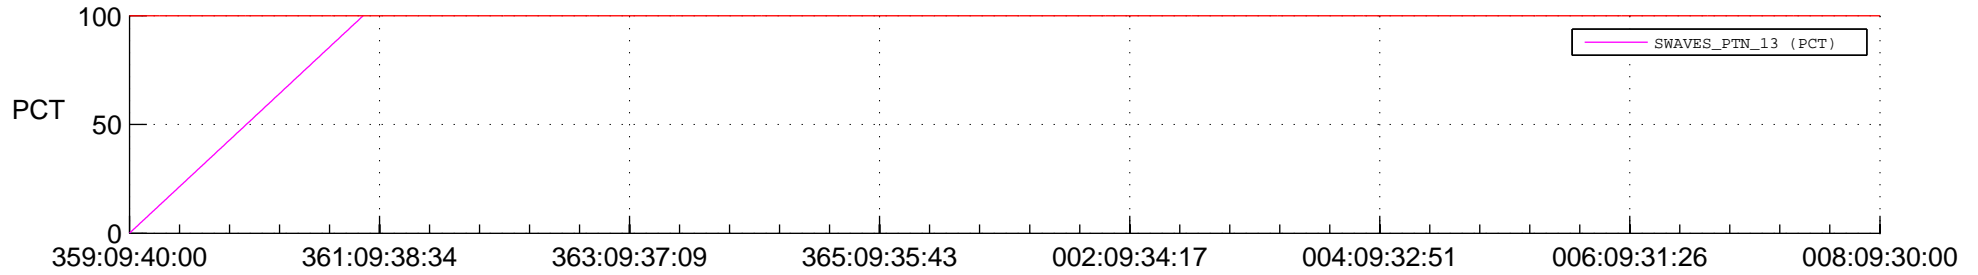

STEREO BEHIND SSR PCT Full Prediction

SWAVES_Percent_Full_Prediction

IMPACT_Percent_Full_Prediction

PLASTIC_Percent_Full_Prediction

Spacecraft_DownLink_Rate

Ground Time (2017:359:09:40:00.000 -2018:008:09:30:00.000)