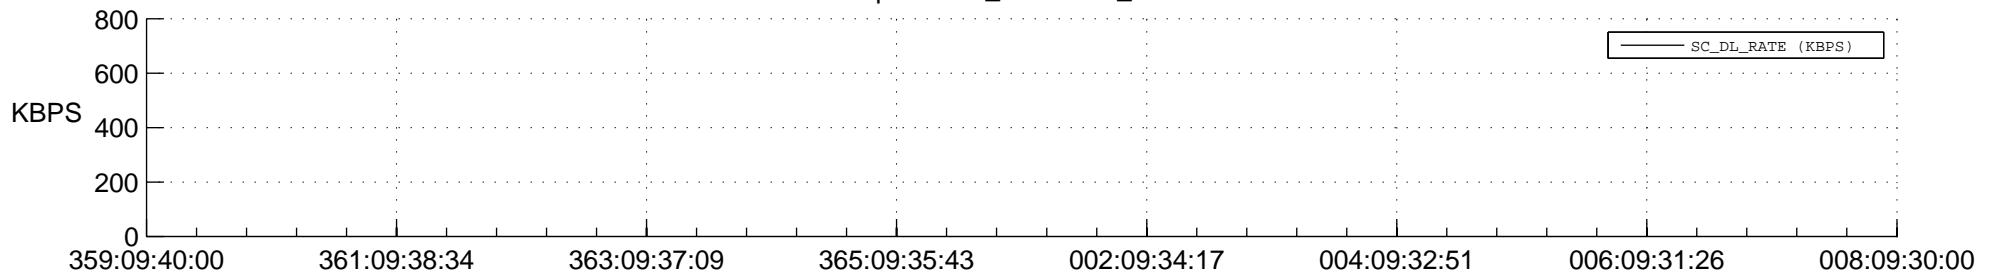

STEREO BEHIND SSR PCT Full Prediction

SWAVES_Percent_Full_Prediction

IMPACT_Percent_Full_Prediction

PLASTIC_Percent_Full_Prediction

Spacecraft_DownLink_Rate

Ground Time (2017:359:09:40:00.000 -2018:008:09:30:00.000)