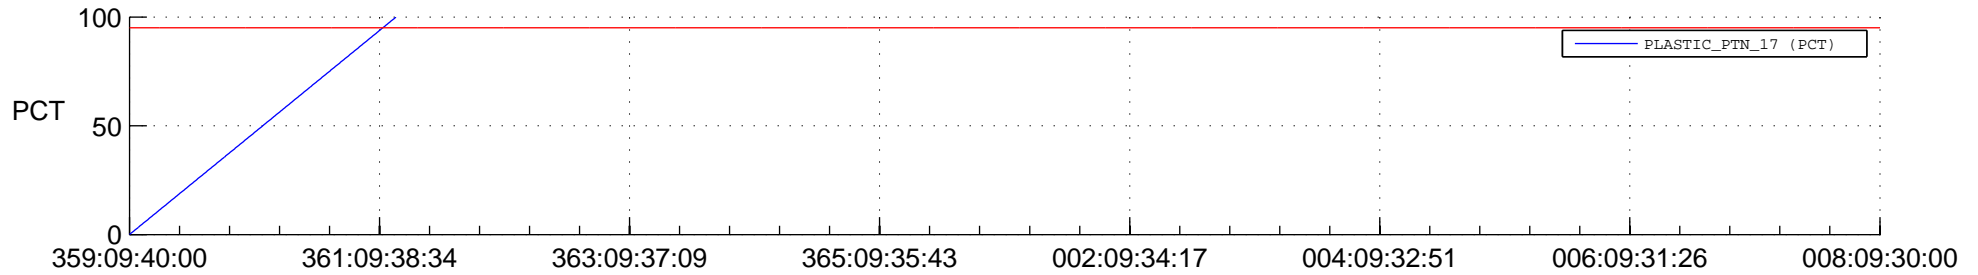

STEREO BEHIND SSR PCT Full Prediction

SWAVES_Percent_Full_Prediction

IMPACT_Percent_Full_Prediction

PLASTIC_Percent_Full_Prediction

Spacecraft_DownLink_Rate

Ground Time (2017:359:09:40:00.000 -2018:008:09:30:00.000)