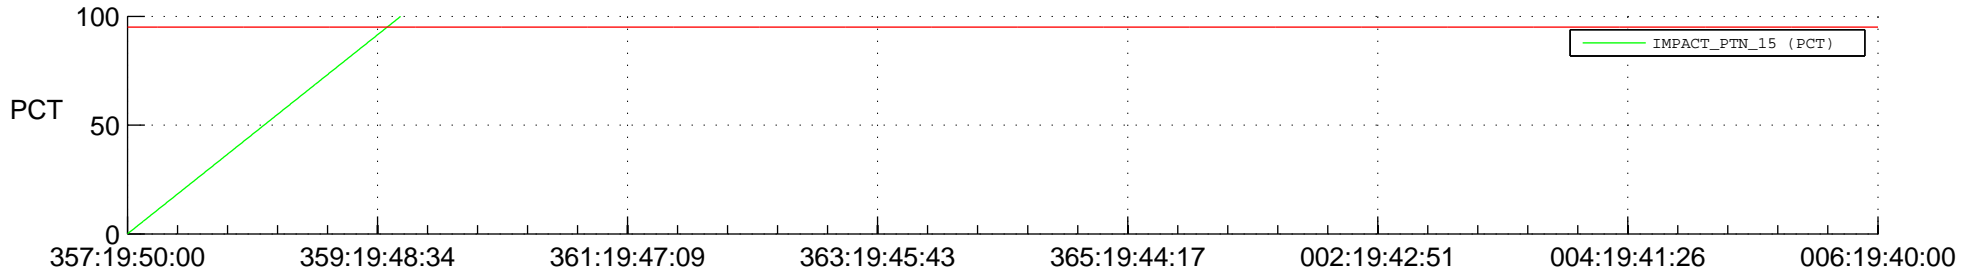

IMPACT_Percent_Full_Prediction