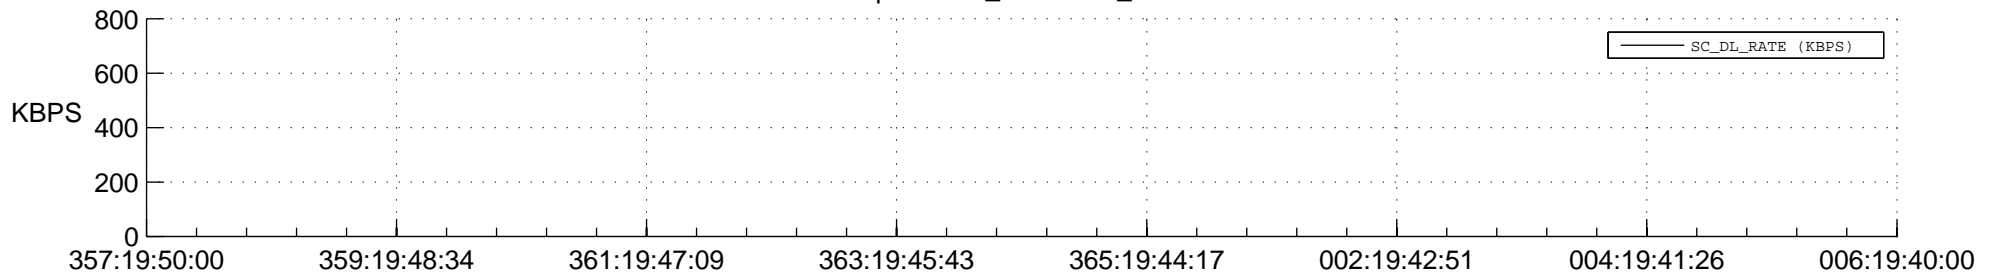

## Spacecraft\_DownLink\_Rate

Ground Time (2017:357:19:50:00.000 -2018:006:19:40:00.000)