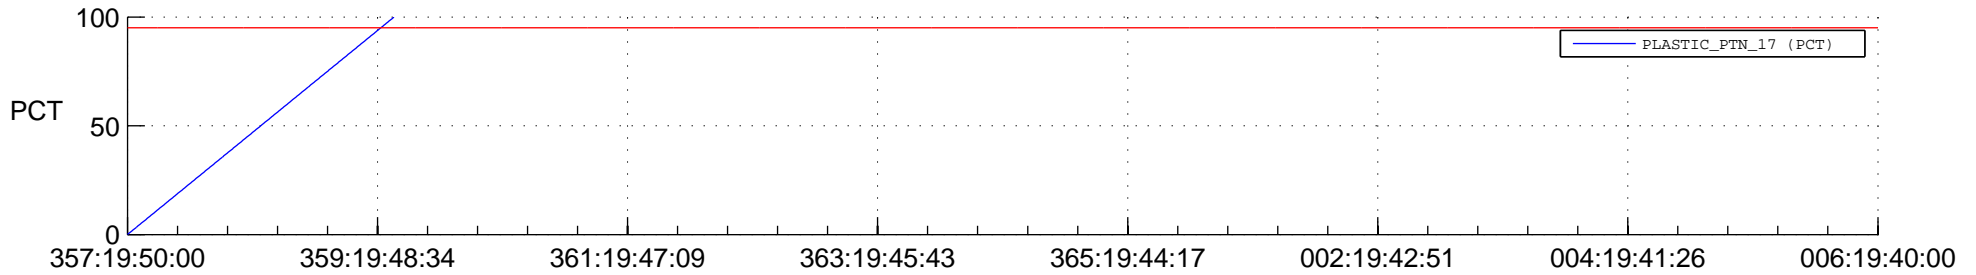

## Spacecraft\_DownLink\_Rate

Ground Time (2017:357:19:50:00.000 -2018:006:19:40:00.000)