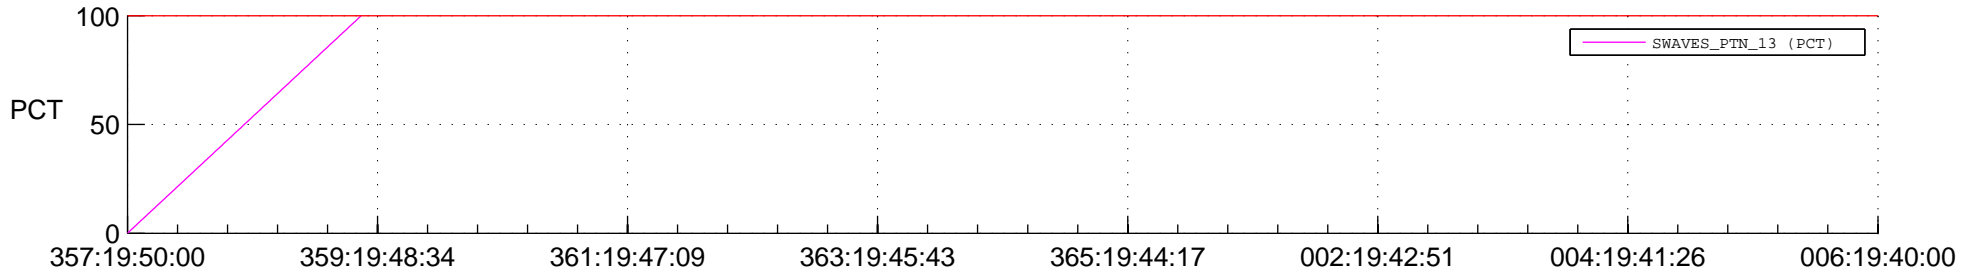

STEREO BEHIND SSR PCT Full Prediction

SWAVES_Percent_Full_Prediction