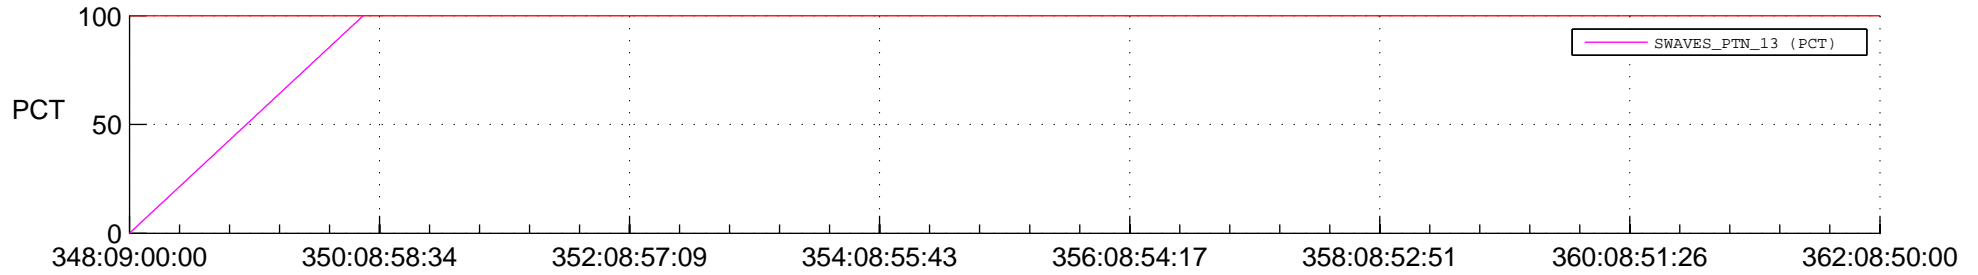

STEREO BEHIND SSR PCT Full Prediction

SWAVES_Percent_Full_Prediction

IMPACT_Percent_Full_Prediction

PLASTIC_Percent_Full_Prediction

Spacecraft_DownLink_Rate

Ground Time (2017:348:09:00:00.000 -2017:362:08:50:00.000)