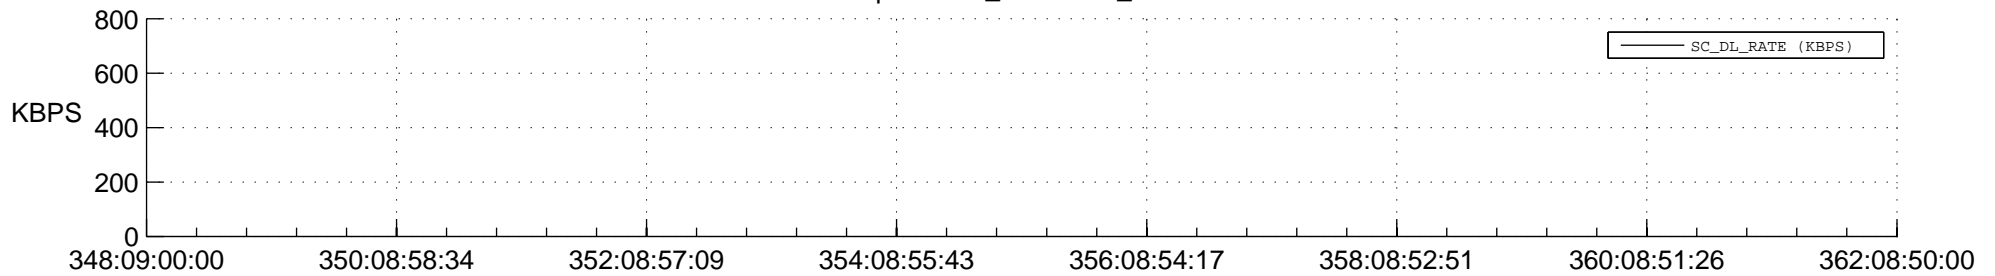

STEREO BEHIND SSR PCT Full Prediction

SWAVES_Percent_Full_Prediction

IMPACT_Percent_Full_Prediction

PLASTIC_Percent_Full_Prediction

Spacecraft_DownLink_Rate

Ground Time (2017:348:09:00:00.000 -2017:362:08:50:00.000)