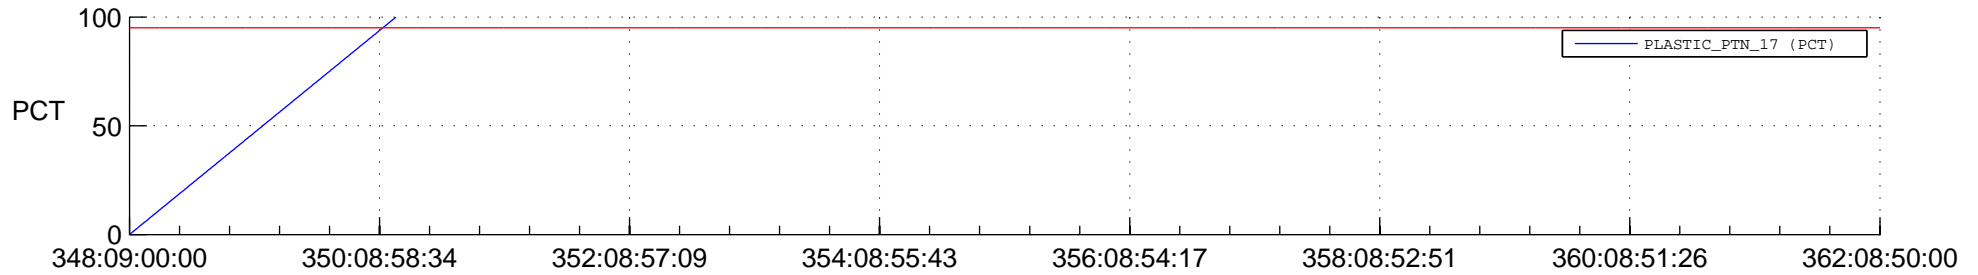

STEREO BEHIND SSR PCT Full Prediction

SWAVES_Percent_Full_Prediction

IMPACT_Percent_Full_Prediction

PLASTIC_Percent_Full_Prediction

Spacecraft_DownLink_Rate

Ground Time (2017:348:09:00:00.000 -2017:362:08:50:00.000)