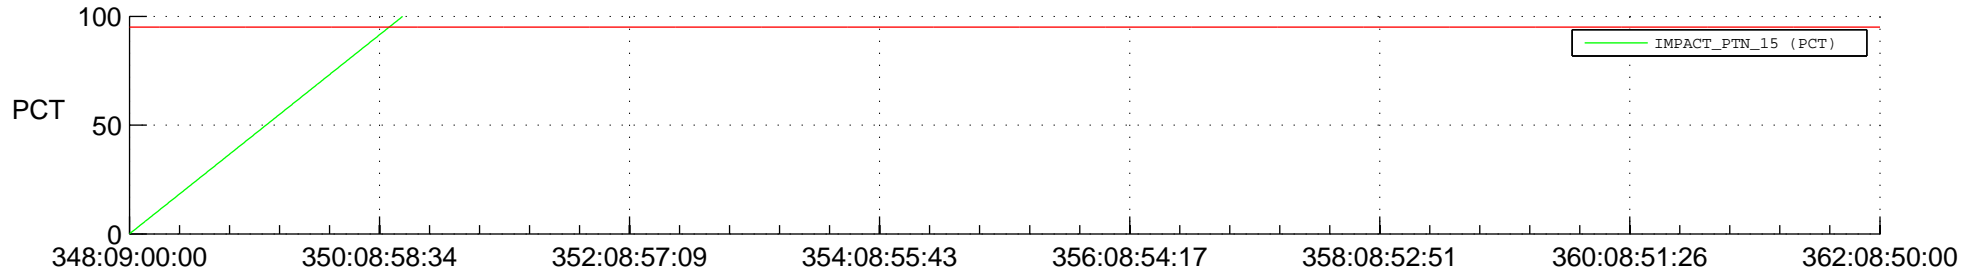

STEREO BEHIND SSR PCT Full Prediction

SWAVES_Percent_Full_Prediction

IMPACT_Percent_Full_Prediction

PLASTIC_Percent_Full_Prediction

Spacecraft_DownLink_Rate

Ground Time (2017:348:09:00:00.000 -2017:362:08:50:00.000)