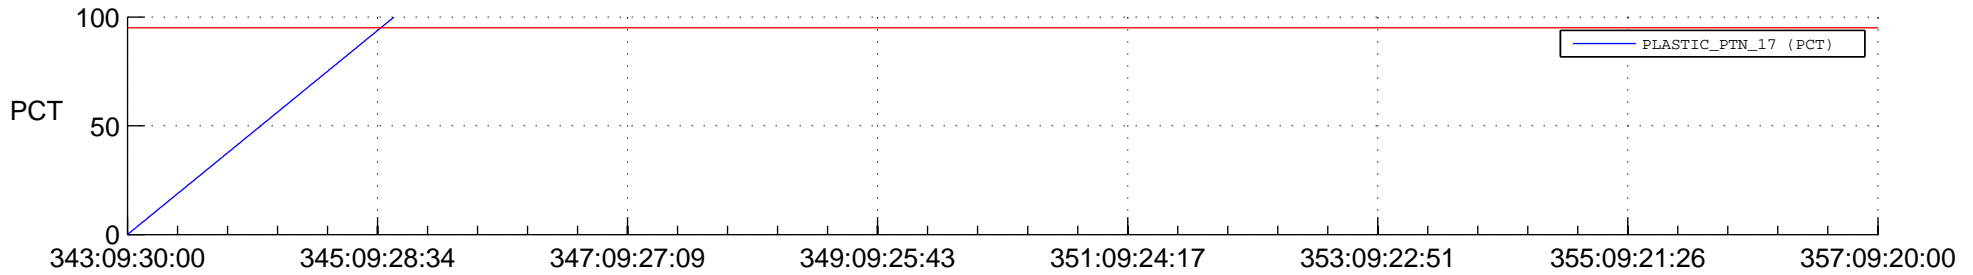

STEREO BEHIND SSR PCT Full Prediction

SWAVES_Percent_Full_Prediction

IMPACT_Percent_Full_Prediction

PLASTIC_Percent_Full_Prediction

Spacecraft_DownLink_Rate

Ground Time (2017:343:09:30:00.000 -2017:357:09:20:00.000)