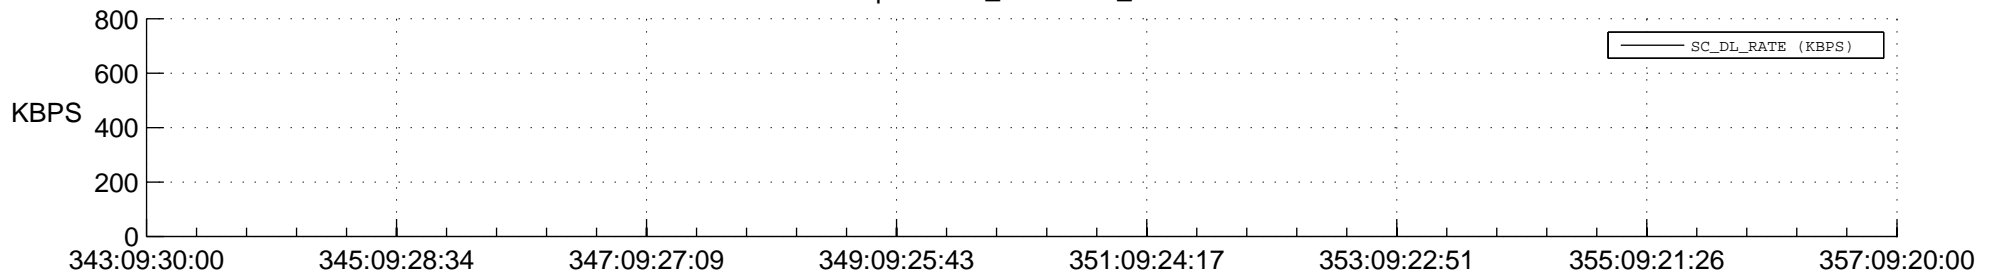

STEREO BEHIND SSR PCT Full Prediction

SWAVES_Percent_Full_Prediction

IMPACT_Percent_Full_Prediction

PLASTIC_Percent_Full_Prediction

Spacecraft_DownLink_Rate

Ground Time (2017:343:09:30:00.000 -2017:357:09:20:00.000)