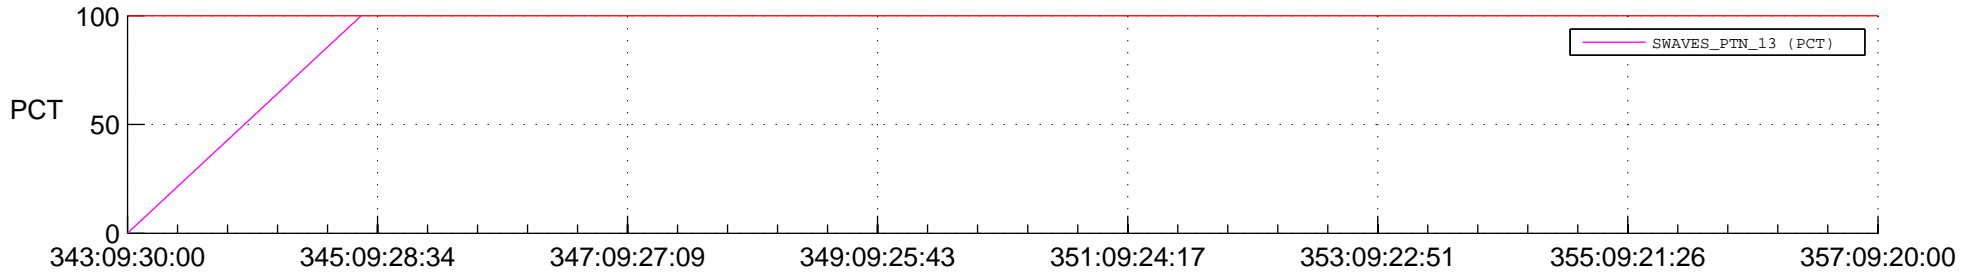

STEREO BEHIND SSR PCT Full Prediction

SWAVES_Percent_Full_Prediction

IMPACT_Percent_Full_Prediction

PLASTIC_Percent_Full_Prediction

Spacecraft_DownLink_Rate

Ground Time (2017:343:09:30:00.000 -2017:357:09:20:00.000)