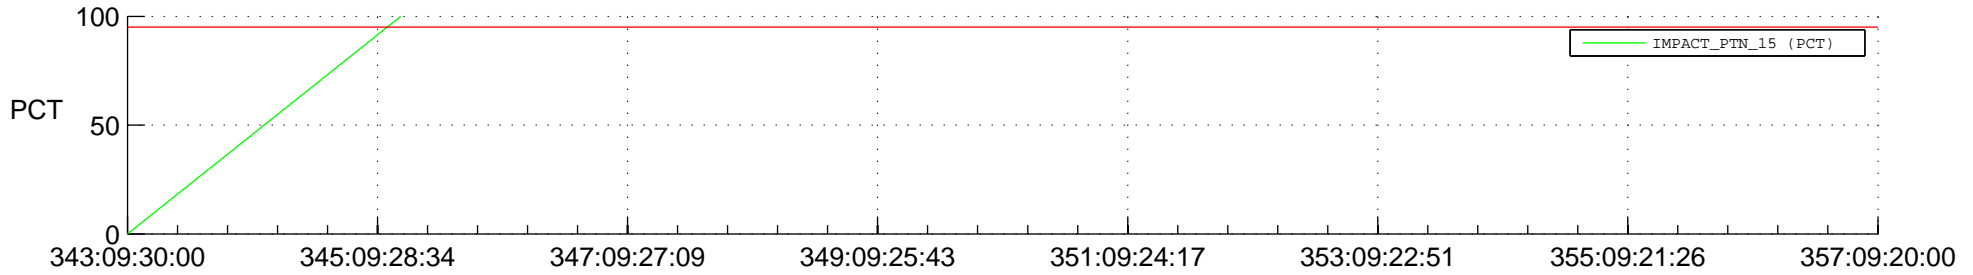

STEREO BEHIND SSR PCT Full Prediction

SWAVES_Percent_Full_Prediction

IMPACT_Percent_Full_Prediction

PLASTIC_Percent_Full_Prediction

Spacecraft_DownLink_Rate

Ground Time (2017:343:09:30:00.000 -2017:357:09:20:00.000)