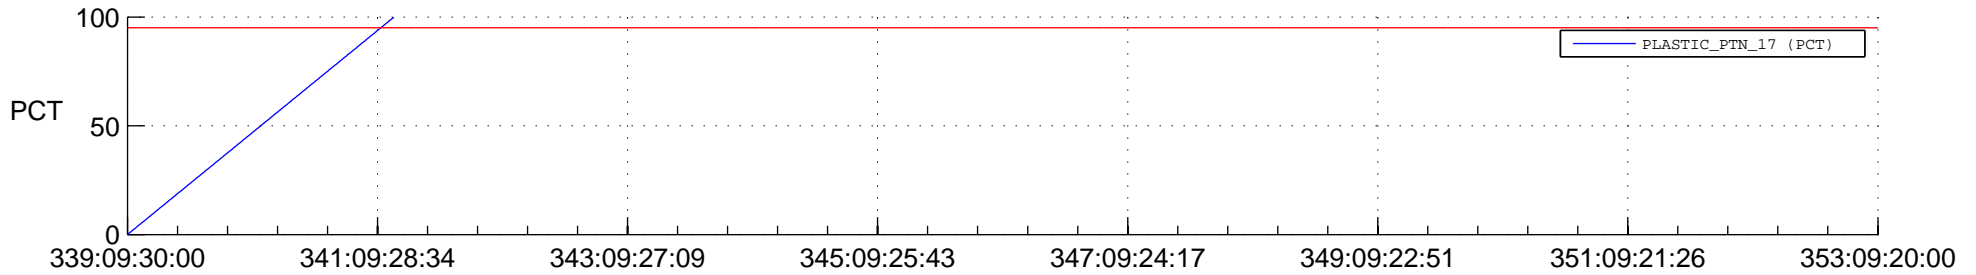

STEREO BEHIND SSR PCT Full Prediction

SWAVES_Percent_Full_Prediction

IMPACT_Percent_Full_Prediction

PLASTIC_Percent_Full_Prediction

Spacecraft_DownLink_Rate

Ground Time (2017:339:09:30:00.000 -2017:353:09:20:00.000)