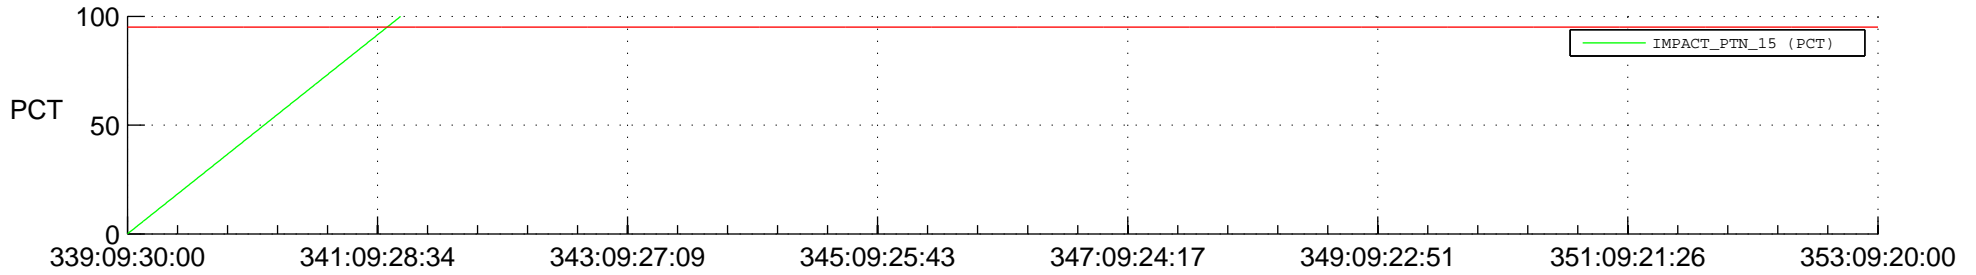

STEREO BEHIND SSR PCT Full Prediction

SWAVES_Percent_Full_Prediction

IMPACT_Percent_Full_Prediction

PLASTIC_Percent_Full_Prediction

Spacecraft_DownLink_Rate

Ground Time (2017:339:09:30:00.000 -2017:353:09:20:00.000)