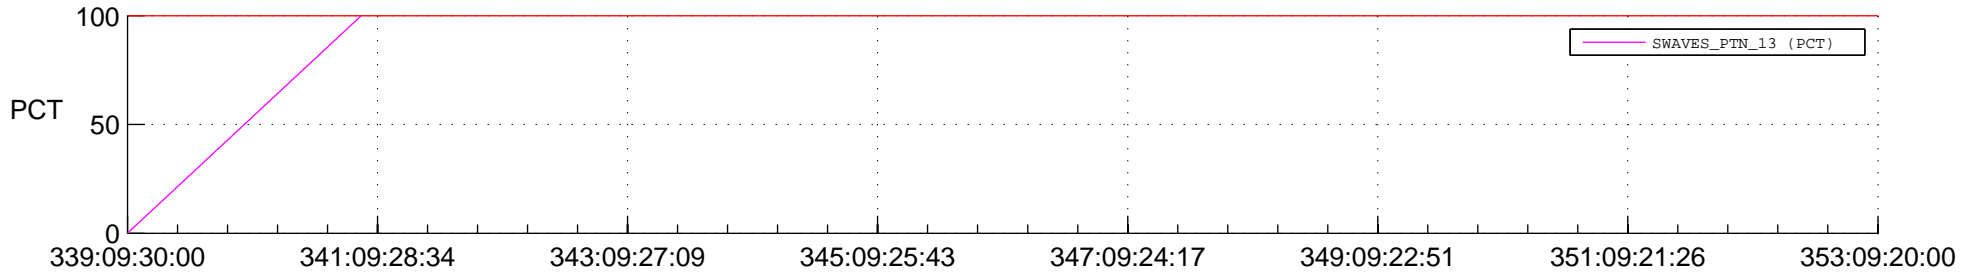

STEREO BEHIND SSR PCT Full Prediction

SWAVES_Percent_Full_Prediction

IMPACT_Percent_Full_Prediction

PLASTIC_Percent_Full_Prediction

Spacecraft_DownLink_Rate

Ground Time (2017:339:09:30:00.000 -2017:353:09:20:00.000)