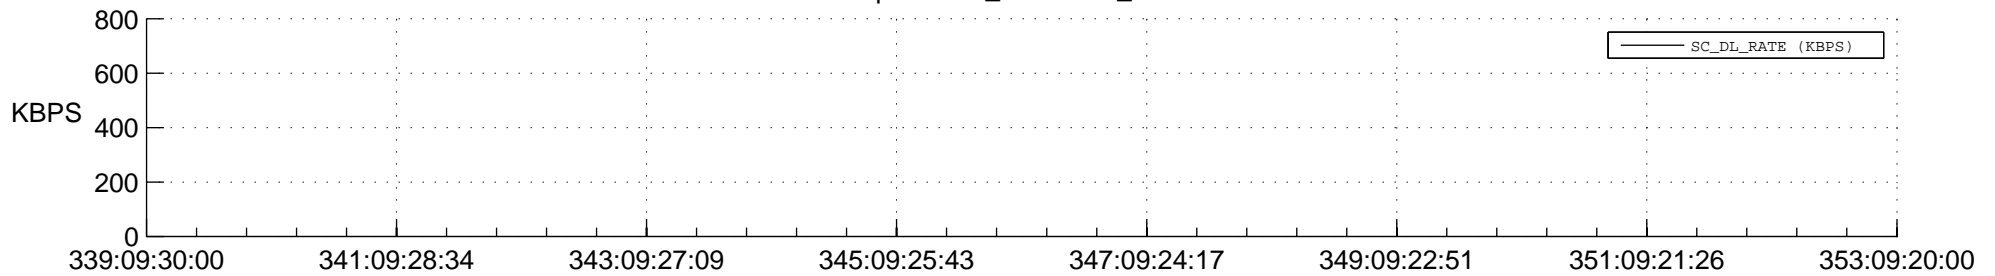

STEREO BEHIND SSR PCT Full Prediction

SWAVES_Percent_Full_Prediction

IMPACT_Percent_Full_Prediction

PLASTIC_Percent_Full_Prediction

Spacecraft_DownLink_Rate

Ground Time (2017:339:09:30:00.000 -2017:353:09:20:00.000)