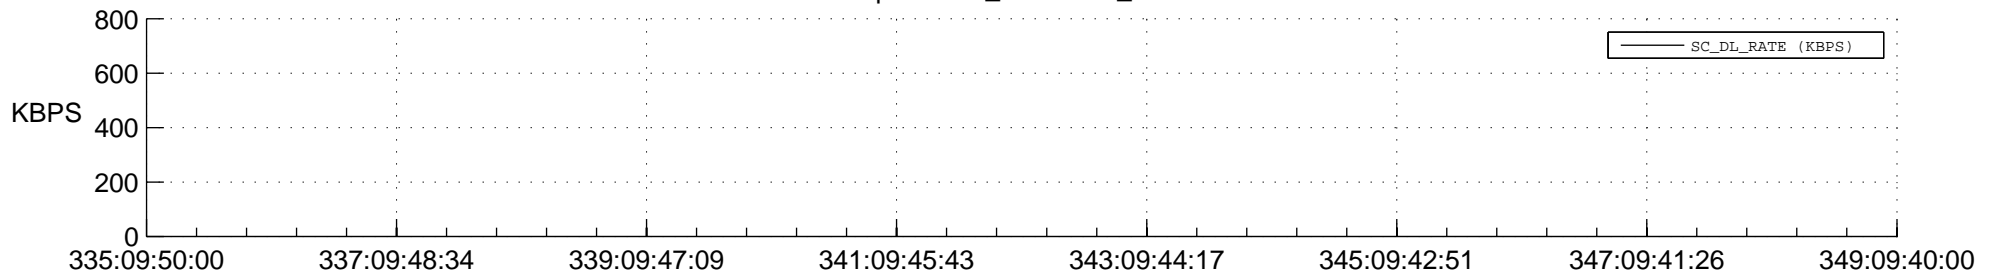

STEREO BEHIND SSR PCT Full Prediction

SWAVES_Percent_Full_Prediction

IMPACT_Percent_Full_Prediction

PLASTIC_Percent_Full_Prediction

Spacecraft_DownLink_Rate

Ground Time (2017:335:09:50:00.000 -2017:349:09:40:00.000)