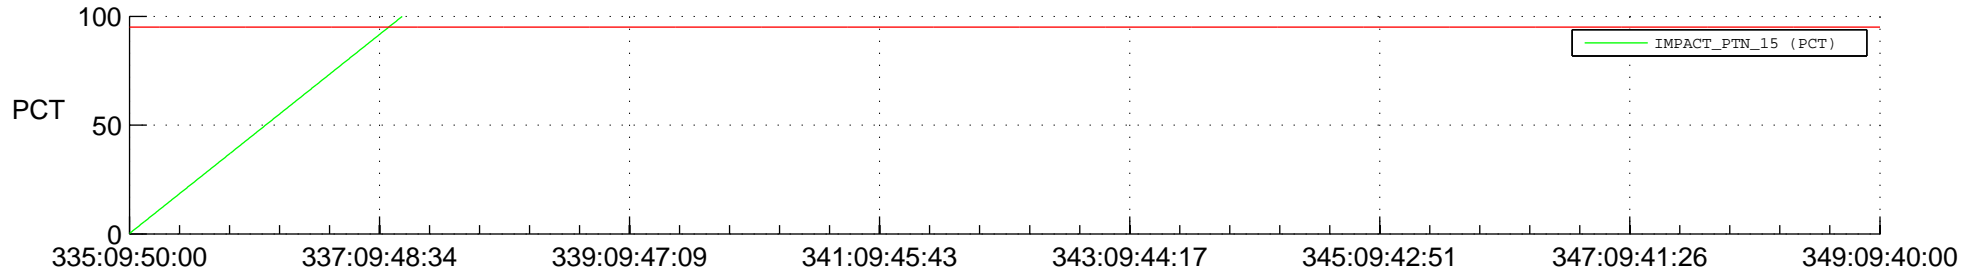

STEREO BEHIND SSR PCT Full Prediction

SWAVES_Percent_Full_Prediction

IMPACT_Percent_Full_Prediction

PLASTIC_Percent_Full_Prediction

Spacecraft_DownLink_Rate

Ground Time (2017:335:09:50:00.000 -2017:349:09:40:00.000)