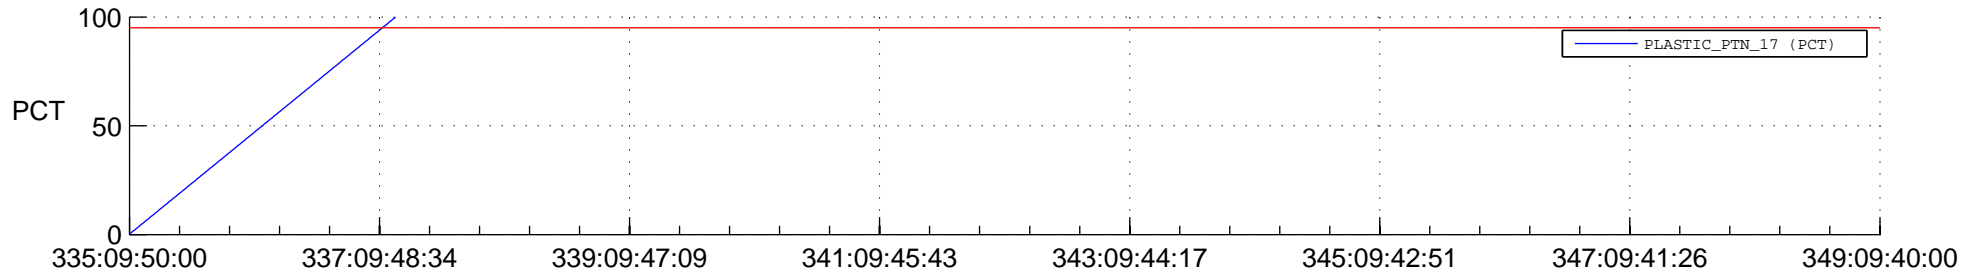

STEREO BEHIND SSR PCT Full Prediction

SWAVES_Percent_Full_Prediction

IMPACT_Percent_Full_Prediction

PLASTIC_Percent_Full_Prediction

Spacecraft_DownLink_Rate

Ground Time (2017:335:09:50:00.000 -2017:349:09:40:00.000)