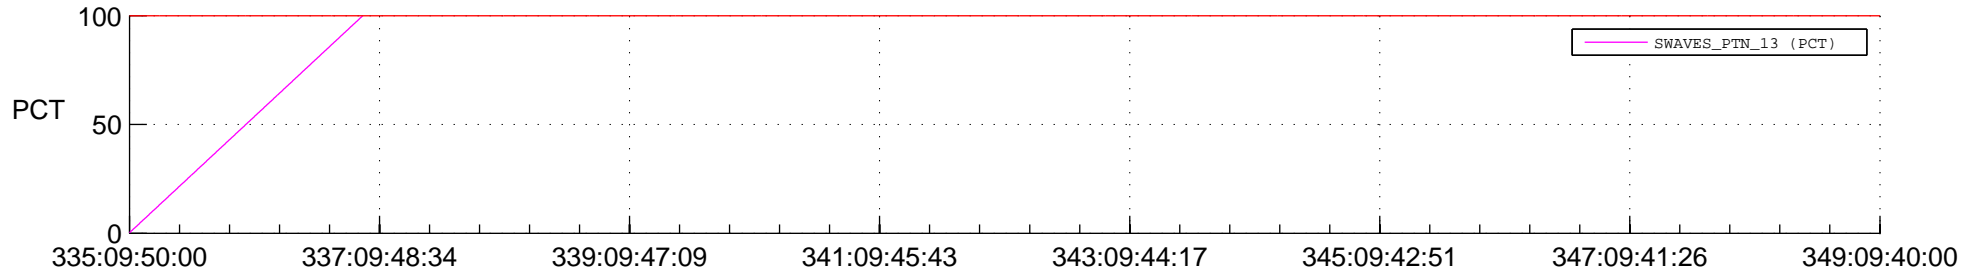

STEREO BEHIND SSR PCT Full Prediction

SWAVES_Percent_Full_Prediction

IMPACT_Percent_Full_Prediction

PLASTIC_Percent_Full_Prediction

Spacecraft_DownLink_Rate

Ground Time (2017:335:09:50:00.000 -2017:349:09:40:00.000)