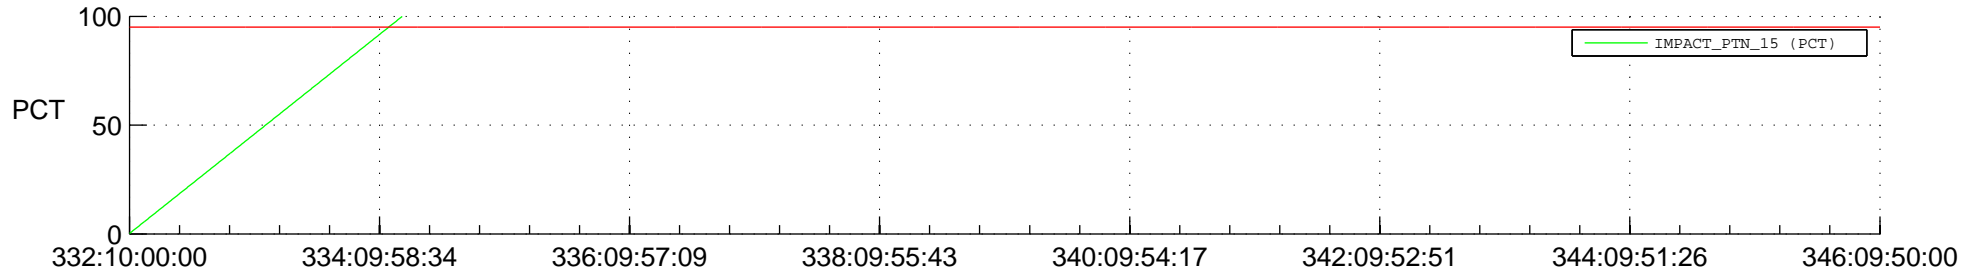

STEREO BEHIND SSR PCT Full Prediction

SWAVES_Percent_Full_Prediction

IMPACT_Percent_Full_Prediction

PLASTIC_Percent_Full_Prediction

Spacecraft_DownLink_Rate