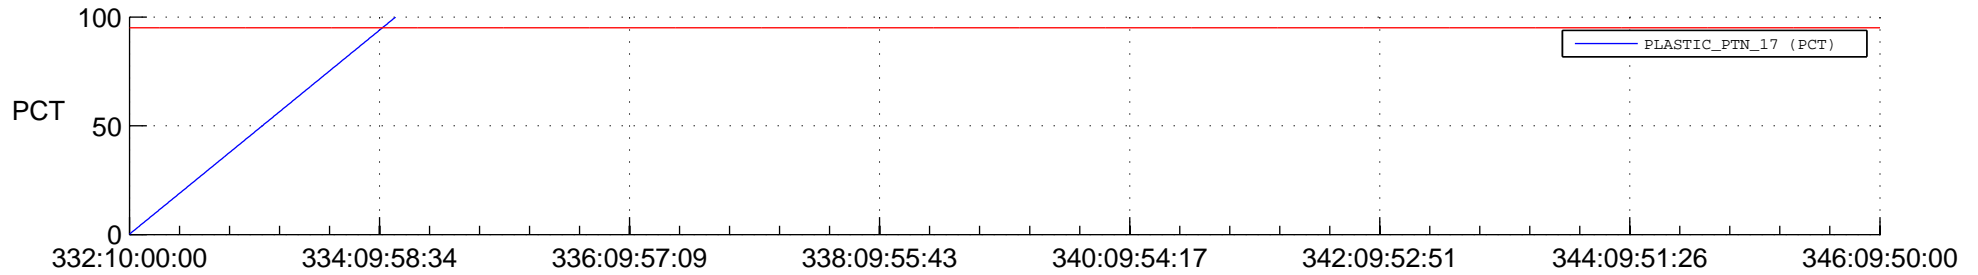

STEREO BEHIND SSR PCT Full Prediction

SWAVES_Percent_Full_Prediction

IMPACT_Percent_Full_Prediction

PLASTIC_Percent_Full_Prediction

Spacecraft_DownLink_Rate