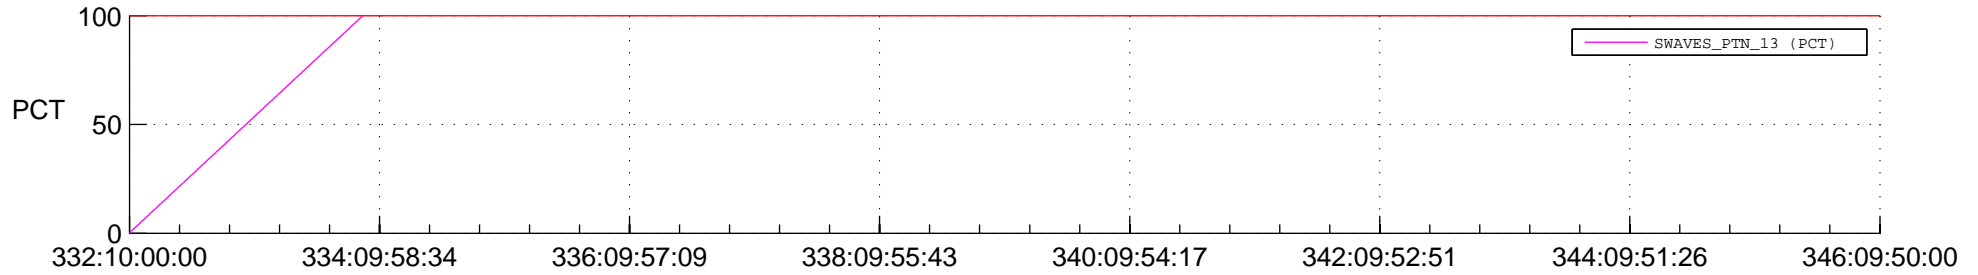

STEREO BEHIND SSR PCT Full Prediction

SWAVES_Percent_Full_Prediction

IMPACT_Percent_Full_Prediction

PLASTIC_Percent_Full_Prediction

Spacecraft_DownLink_Rate