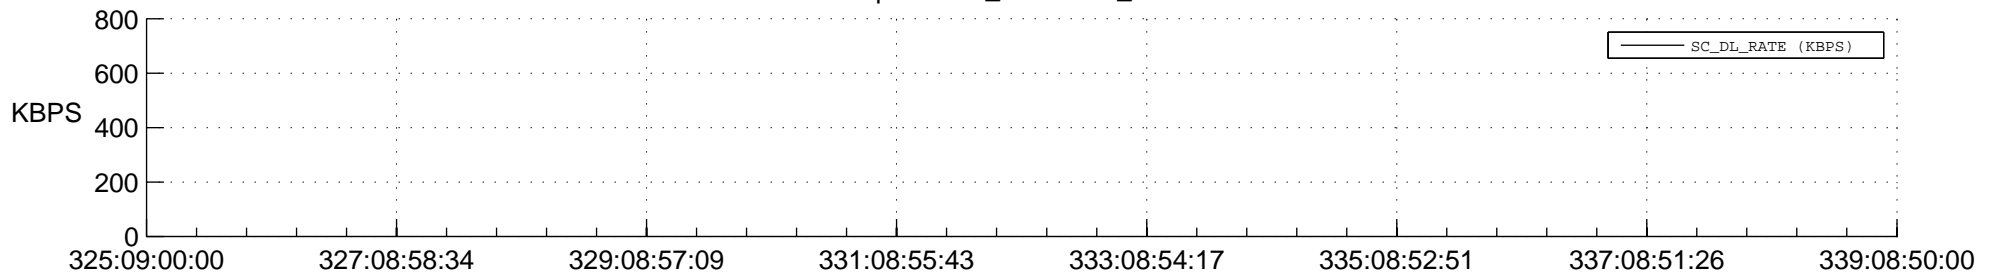

STEREO BEHIND SSR PCT Full Prediction

SWAVES_Percent_Full_Prediction

IMPACT_Percent_Full_Prediction

PLASTIC_Percent_Full_Prediction

Spacecraft_DownLink_Rate

Ground Time (2017:325:09:00:00.000 -2017:339:08:50:00.000)