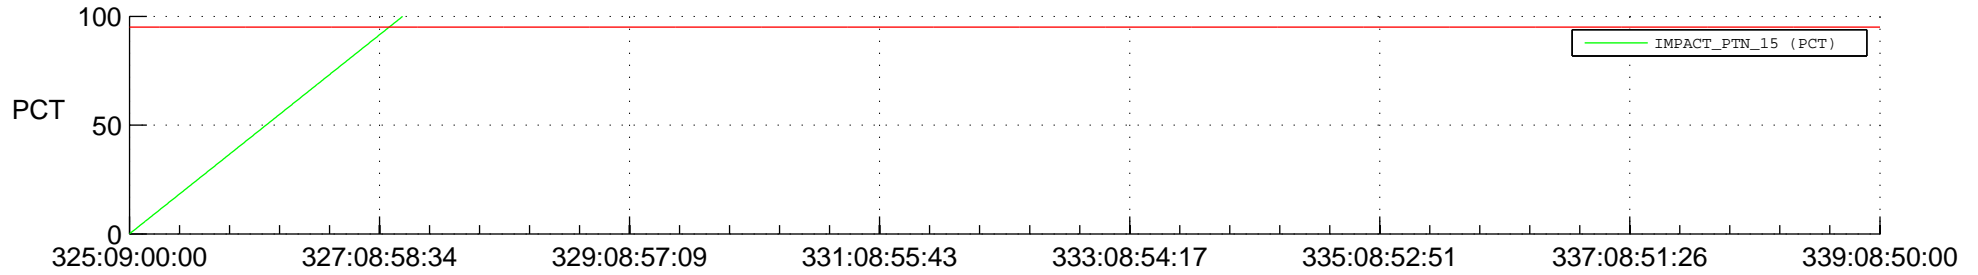

STEREO BEHIND SSR PCT Full Prediction

SWAVES_Percent_Full_Prediction

IMPACT_Percent_Full_Prediction

PLASTIC_Percent_Full_Prediction

Spacecraft_DownLink_Rate

Ground Time (2017:325:09:00:00.000 -2017:339:08:50:00.000)