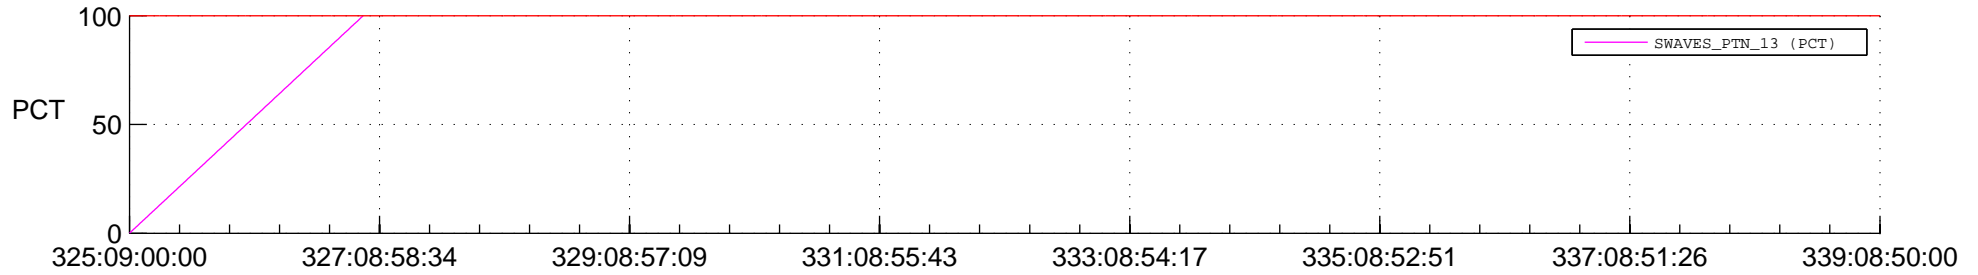

STEREO BEHIND SSR PCT Full Prediction

SWAVES_Percent_Full_Prediction

IMPACT_Percent_Full_Prediction

PLASTIC_Percent_Full_Prediction

Spacecraft_DownLink_Rate

Ground Time (2017:325:09:00:00.000 -2017:339:08:50:00.000)