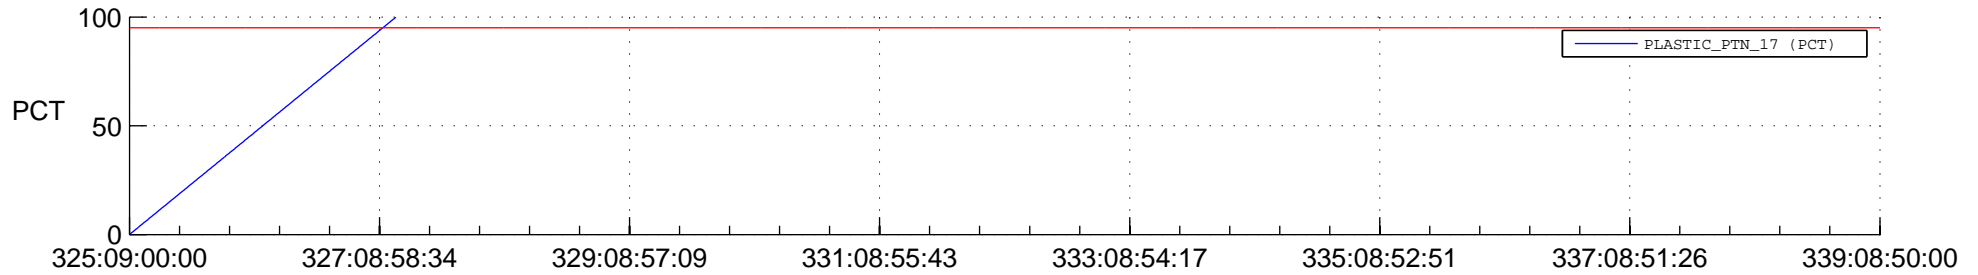

STEREO BEHIND SSR PCT Full Prediction

SWAVES_Percent_Full_Prediction

IMPACT_Percent_Full_Prediction

PLASTIC_Percent_Full_Prediction

Spacecraft_DownLink_Rate

Ground Time (2017:325:09:00:00.000 -2017:339:08:50:00.000)