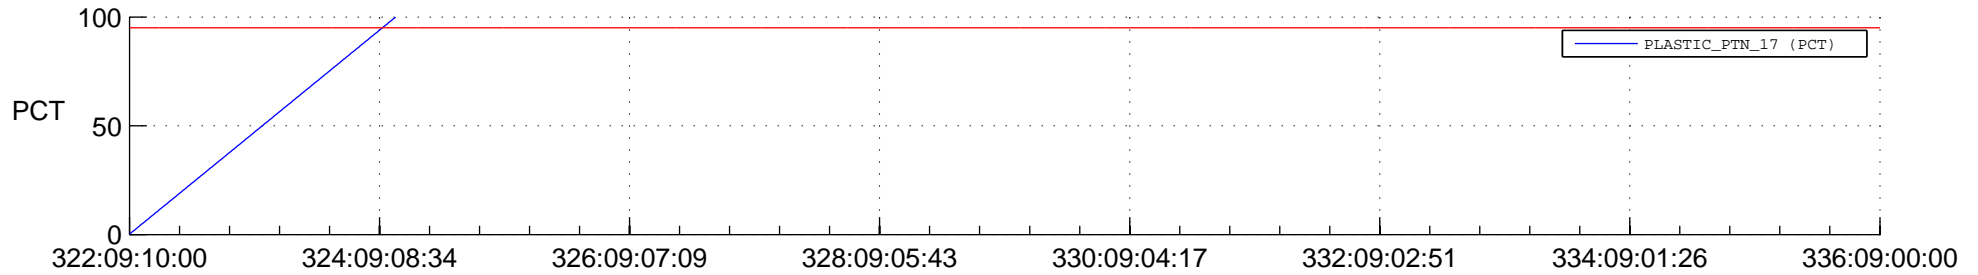

STEREO BEHIND SSR PCT Full Prediction

SWAVES_Percent_Full_Prediction

IMPACT_Percent_Full_Prediction

PLASTIC_Percent_Full_Prediction

Spacecraft_DownLink_Rate

Ground Time (2017:322:09:10:00.000 -2017:336:09:00:00.000)