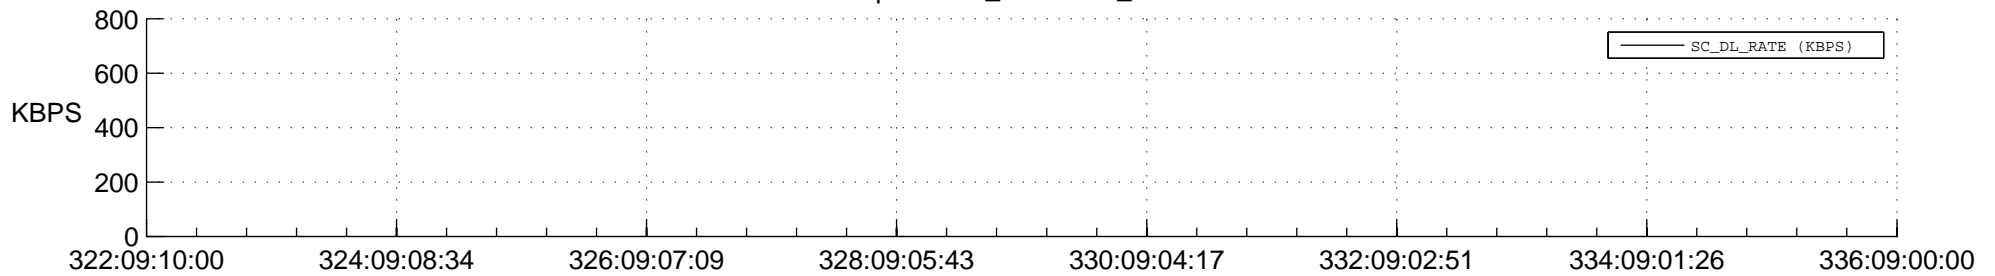

STEREO BEHIND SSR PCT Full Prediction

SWAVES_Percent_Full_Prediction

IMPACT_Percent_Full_Prediction

PLASTIC_Percent_Full_Prediction

Spacecraft_DownLink_Rate

Ground Time (2017:322:09:10:00.000 -2017:336:09:00:00.000)