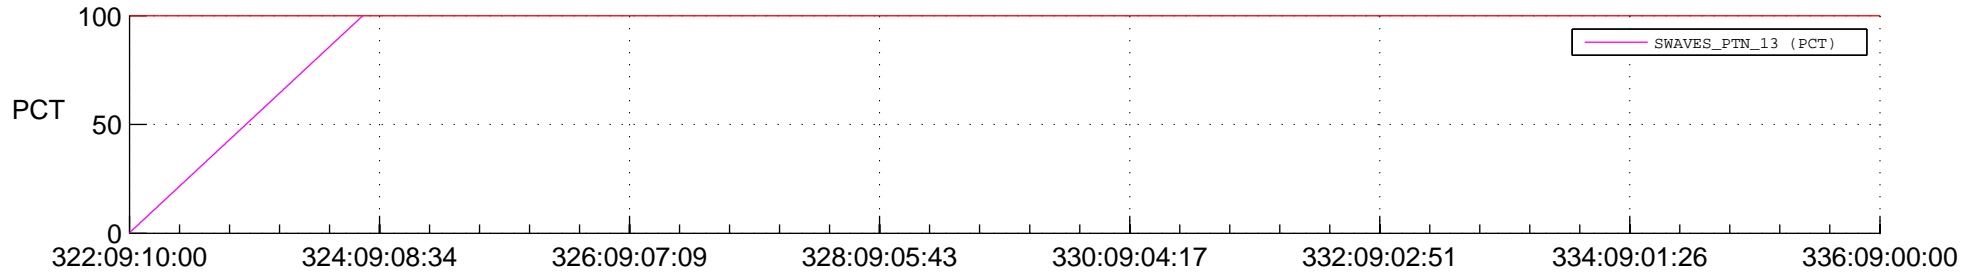

STEREO BEHIND SSR PCT Full Prediction

SWAVES_Percent_Full_Prediction

IMPACT_Percent_Full_Prediction

PLASTIC_Percent_Full_Prediction

Spacecraft_DownLink_Rate

Ground Time (2017:322:09:10:00.000 -2017:336:09:00:00.000)