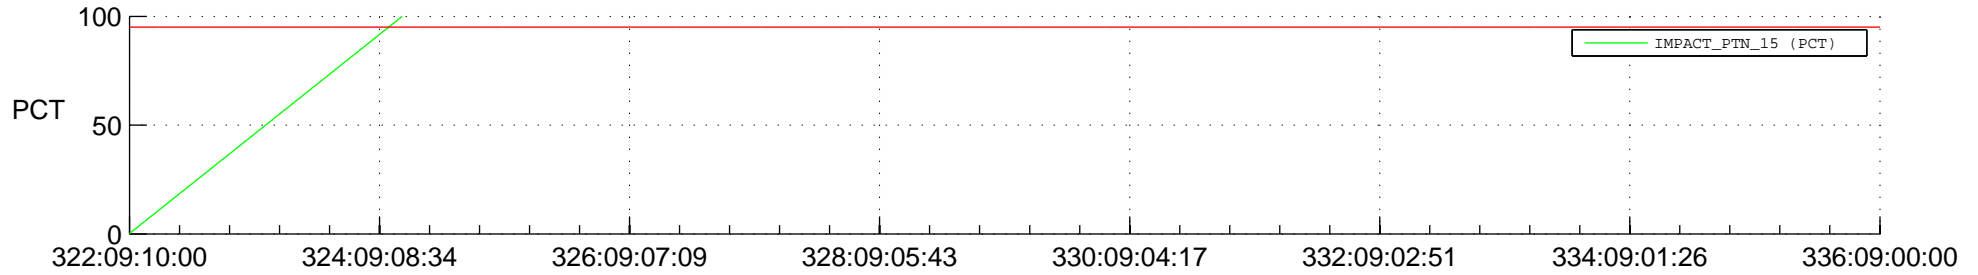

STEREO BEHIND SSR PCT Full Prediction

SWAVES_Percent_Full_Prediction

IMPACT_Percent_Full_Prediction

PLASTIC_Percent_Full_Prediction

Spacecraft_DownLink_Rate

Ground Time (2017:322:09:10:00.000 -2017:336:09:00:00.000)