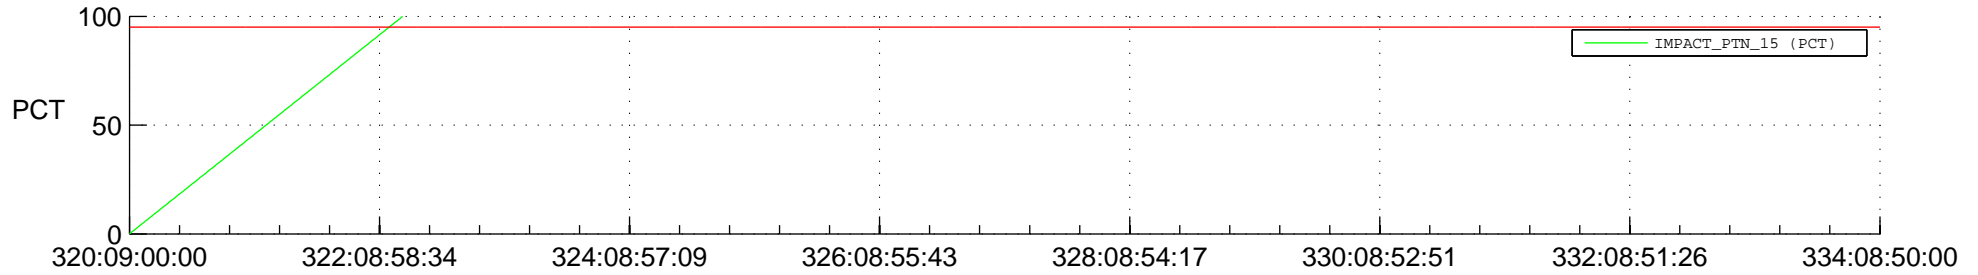

STEREO BEHIND SSR PCT Full Prediction

SWAVES_Percent_Full_Prediction

IMPACT_Percent_Full_Prediction

PLASTIC_Percent_Full_Prediction

Spacecraft_DownLink_Rate

Ground Time (2017:320:09:00:00.000 -2017:334:08:50:00.000)