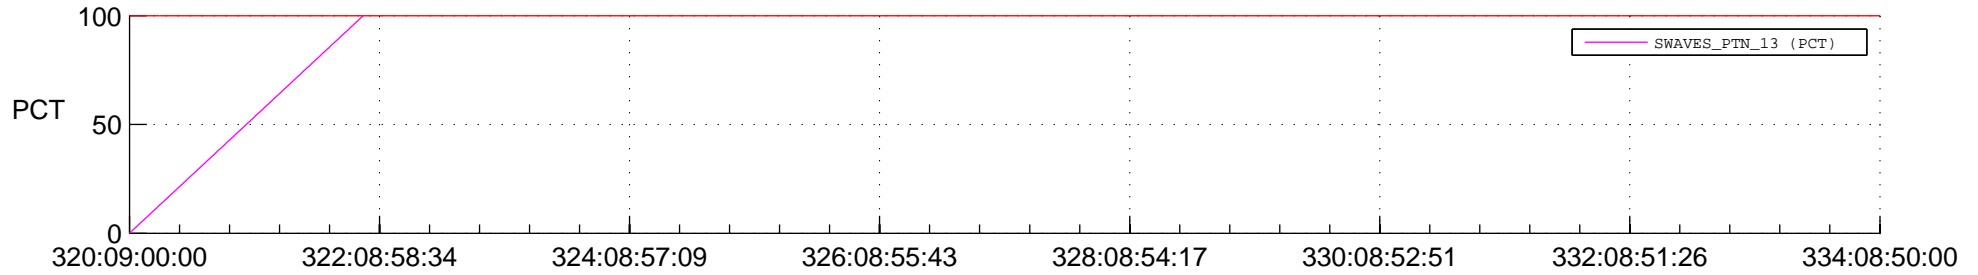

STEREO BEHIND SSR PCT Full Prediction

SWAVES_Percent_Full_Prediction

IMPACT_Percent_Full_Prediction

PLASTIC_Percent_Full_Prediction

Spacecraft_DownLink_Rate

Ground Time (2017:320:09:00:00.000 -2017:334:08:50:00.000)