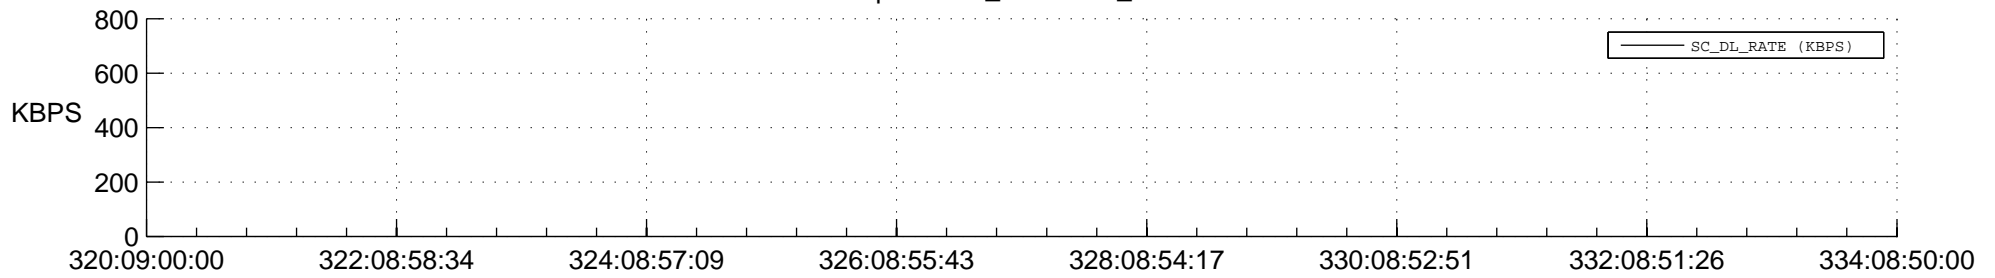

STEREO BEHIND SSR PCT Full Prediction

SWAVES_Percent_Full_Prediction

IMPACT_Percent_Full_Prediction

PLASTIC_Percent_Full_Prediction

Spacecraft_DownLink_Rate

Ground Time (2017:320:09:00:00.000 -2017:334:08:50:00.000)