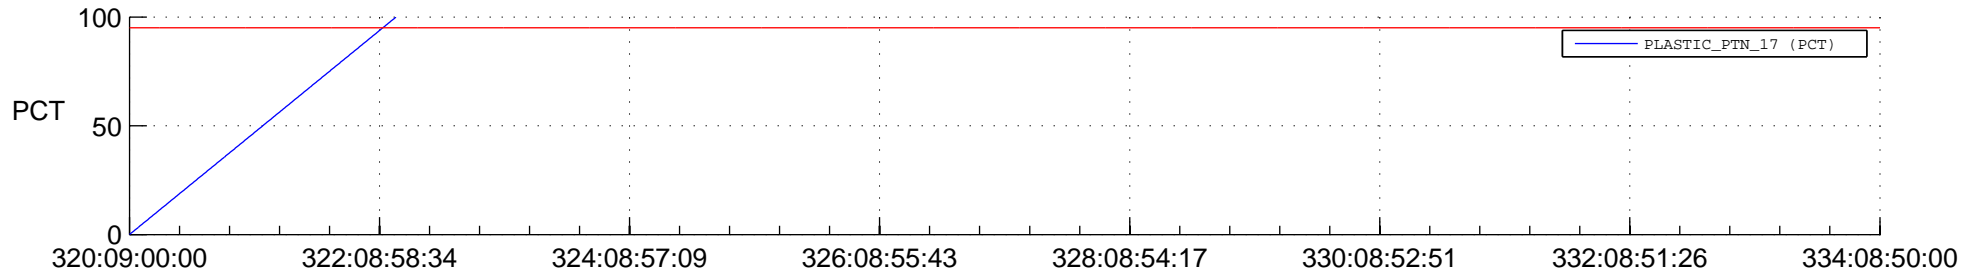

STEREO BEHIND SSR PCT Full Prediction

SWAVES_Percent_Full_Prediction

IMPACT_Percent_Full_Prediction

PLASTIC_Percent_Full_Prediction

Spacecraft_DownLink_Rate

Ground Time (2017:320:09:00:00.000 -2017:334:08:50:00.000)