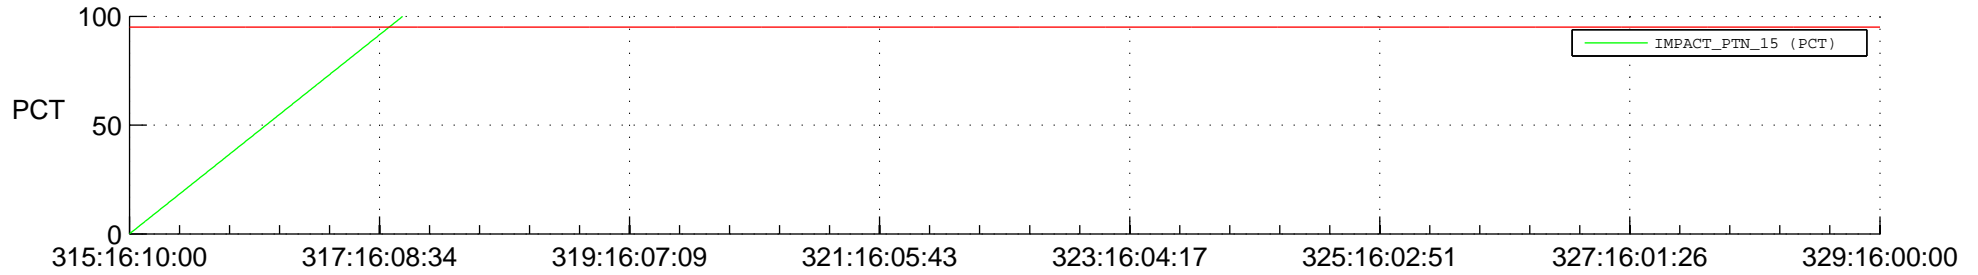

IMPACT_Percent_Full_Prediction