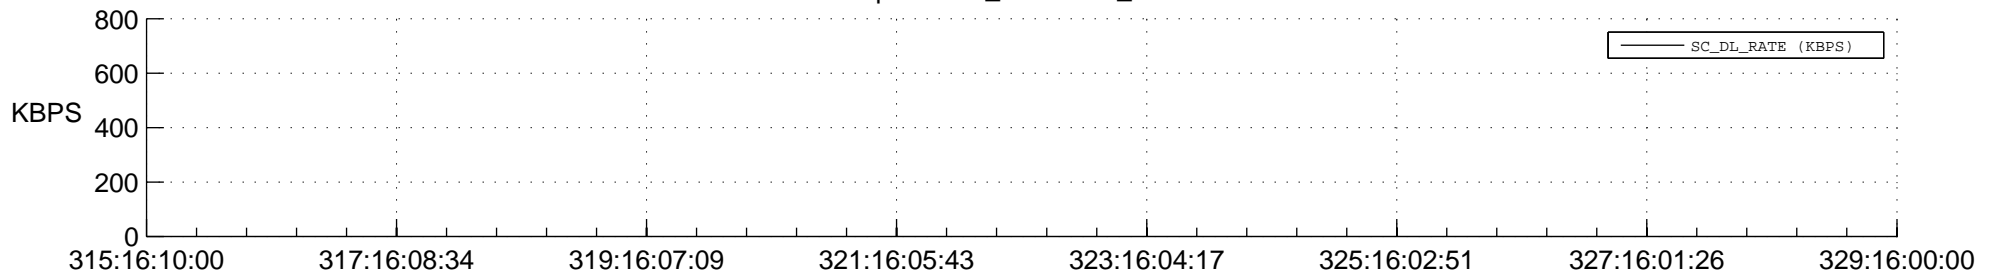

## Spacecraft\_DownLink\_Rate

Ground Time (2017:315:16:10:00.000 -2017:329:16:00:00.000)