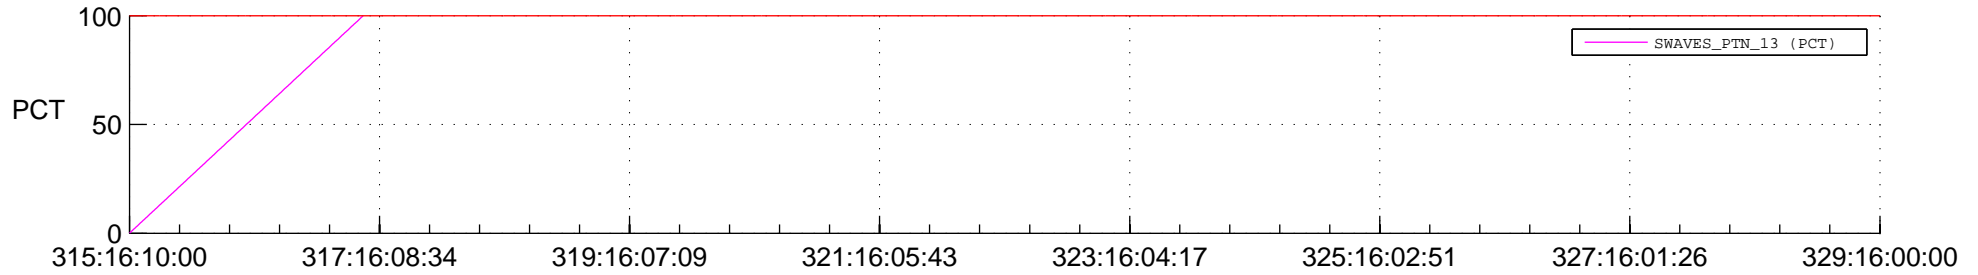

STEREO BEHIND SSR PCT Full Prediction

SWAVES_Percent_Full_Prediction