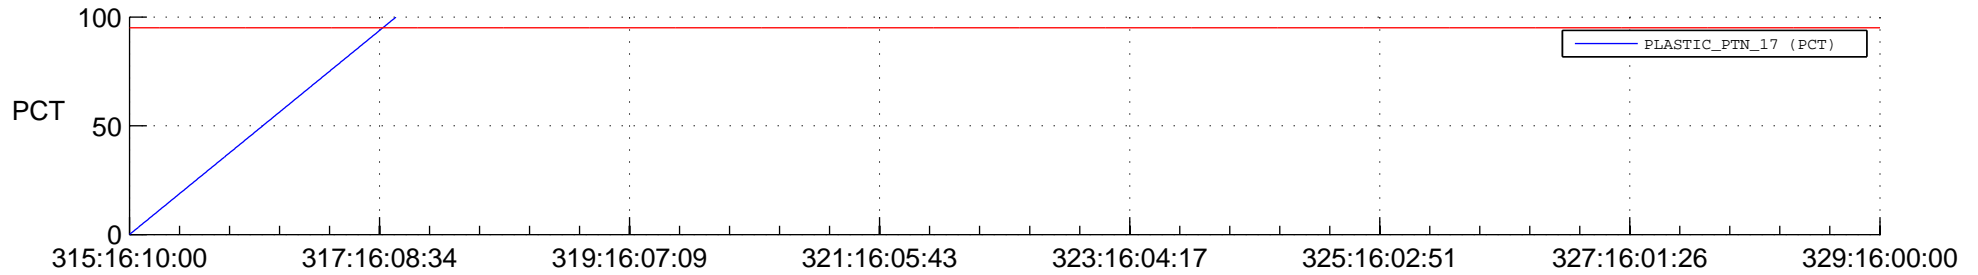

## Spacecraft\_DownLink\_Rate

Ground Time (2017:315:16:10:00.000 -2017:329:16:00:00.000)