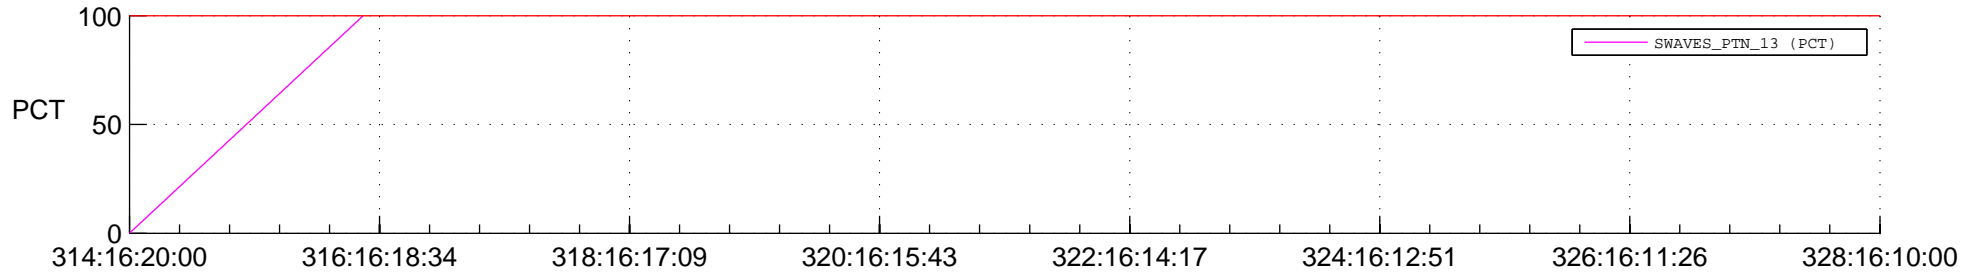

STEREO BEHIND SSR PCT Full Prediction

SWAVES_Percent_Full_Prediction

IMPACT_Percent_Full_Prediction

PLASTIC_Percent_Full_Prediction

Spacecraft_DownLink_Rate