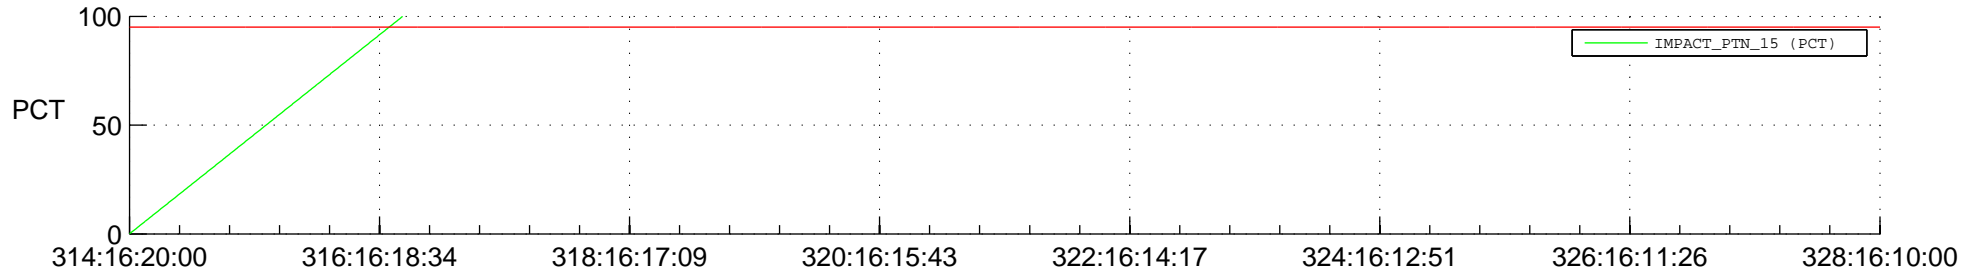

STEREO BEHIND SSR PCT Full Prediction

SWAVES_Percent_Full_Prediction

IMPACT_Percent_Full_Prediction

PLASTIC_Percent_Full_Prediction

Spacecraft_DownLink_Rate