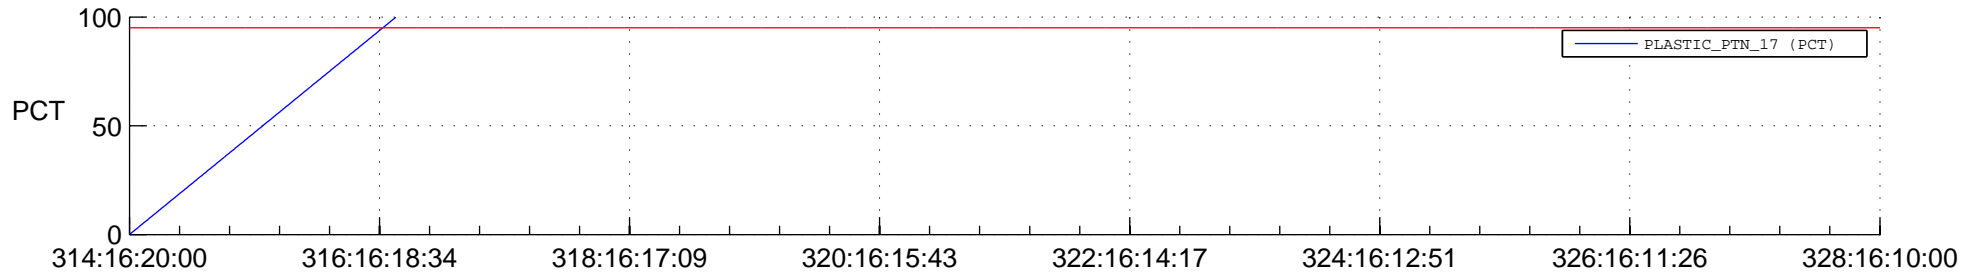

STEREO BEHIND SSR PCT Full Prediction

SWAVES_Percent_Full_Prediction

IMPACT_Percent_Full_Prediction

PLASTIC_Percent_Full_Prediction

Spacecraft_DownLink_Rate