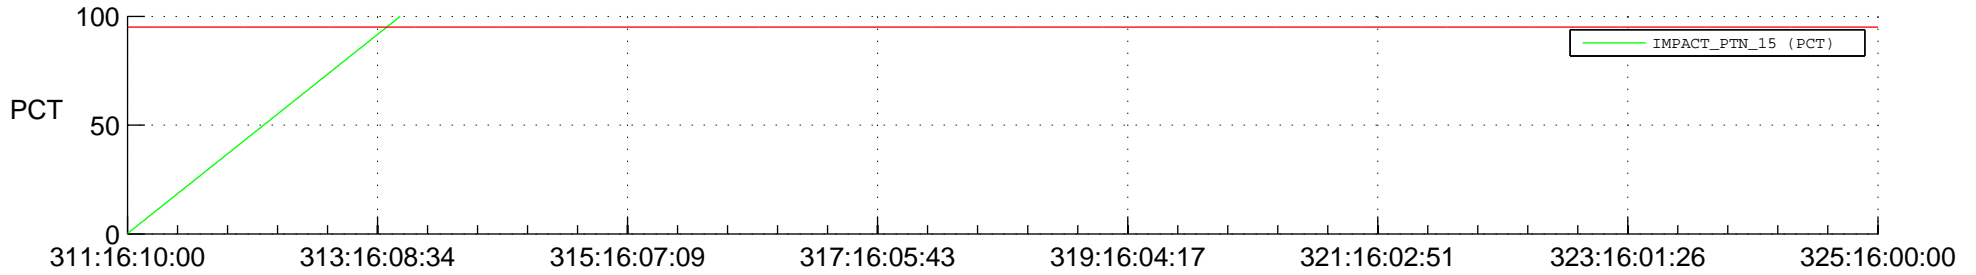

STEREO BEHIND SSR PCT Full Prediction

SWAVES_Percent_Full_Prediction

IMPACT_Percent_Full_Prediction

PLASTIC_Percent_Full_Prediction

Spacecraft_DownLink_Rate

Ground Time (2017:311:16:10:00.000 -2017:325:16:00:00.000)