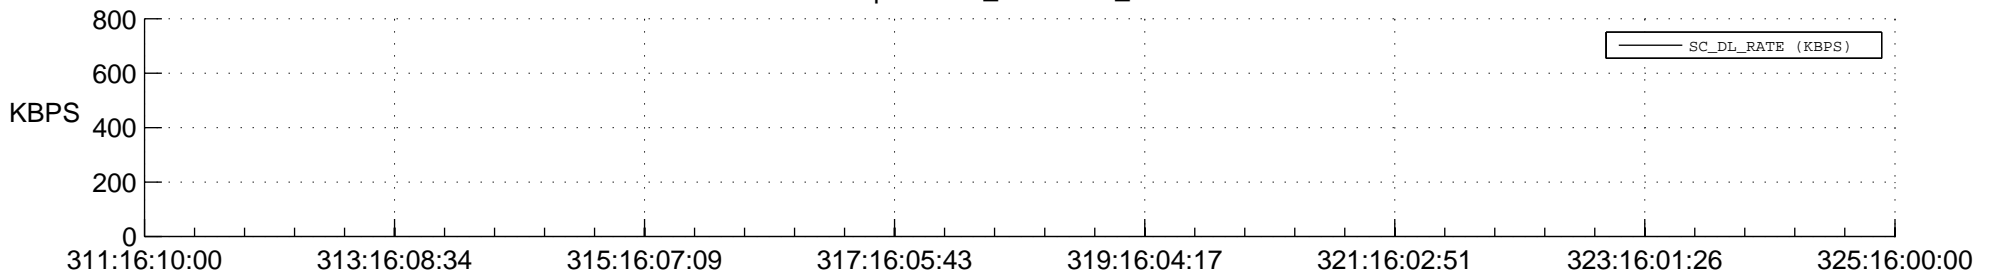

STEREO BEHIND SSR PCT Full Prediction

SWAVES_Percent_Full_Prediction

IMPACT_Percent_Full_Prediction

PLASTIC_Percent_Full_Prediction

Spacecraft_DownLink_Rate

Ground Time (2017:311:16:10:00.000 -2017:325:16:00:00.000)