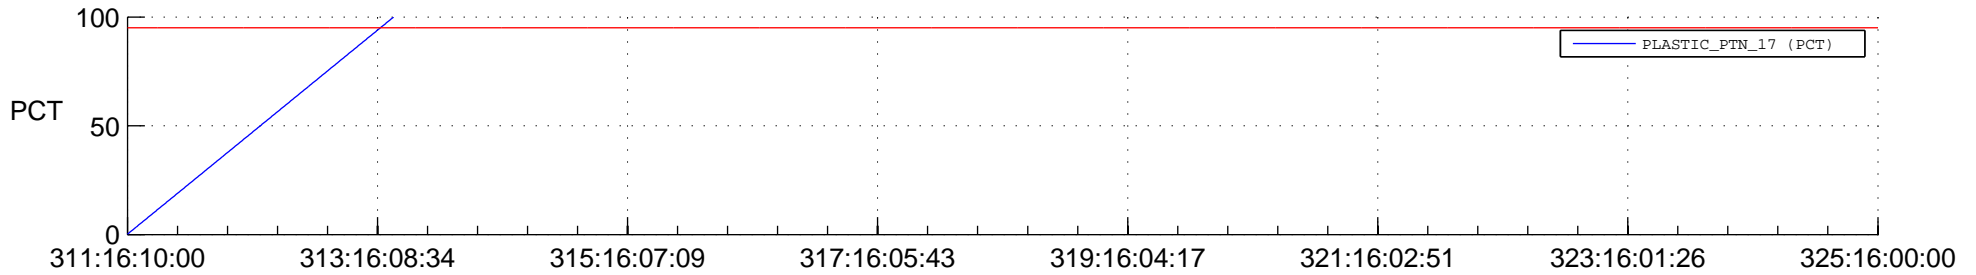

STEREO BEHIND SSR PCT Full Prediction

SWAVES_Percent_Full_Prediction

IMPACT_Percent_Full_Prediction

PLASTIC_Percent_Full_Prediction

Spacecraft_DownLink_Rate

Ground Time (2017:311:16:10:00.000 -2017:325:16:00:00.000)