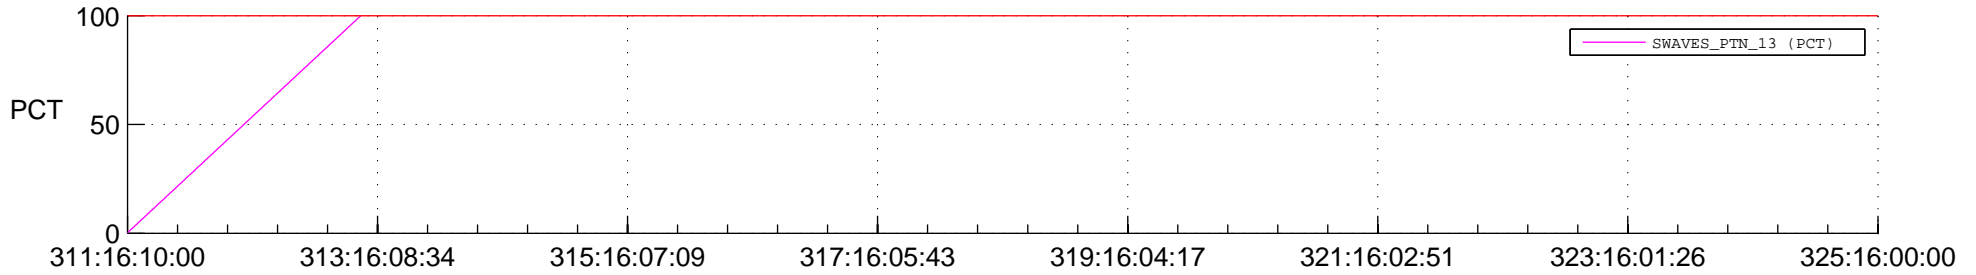

STEREO BEHIND SSR PCT Full Prediction

SWAVES_Percent_Full_Prediction

IMPACT_Percent_Full_Prediction

PLASTIC_Percent_Full_Prediction

Spacecraft_DownLink_Rate

Ground Time (2017:311:16:10:00.000 -2017:325:16:00:00.000)