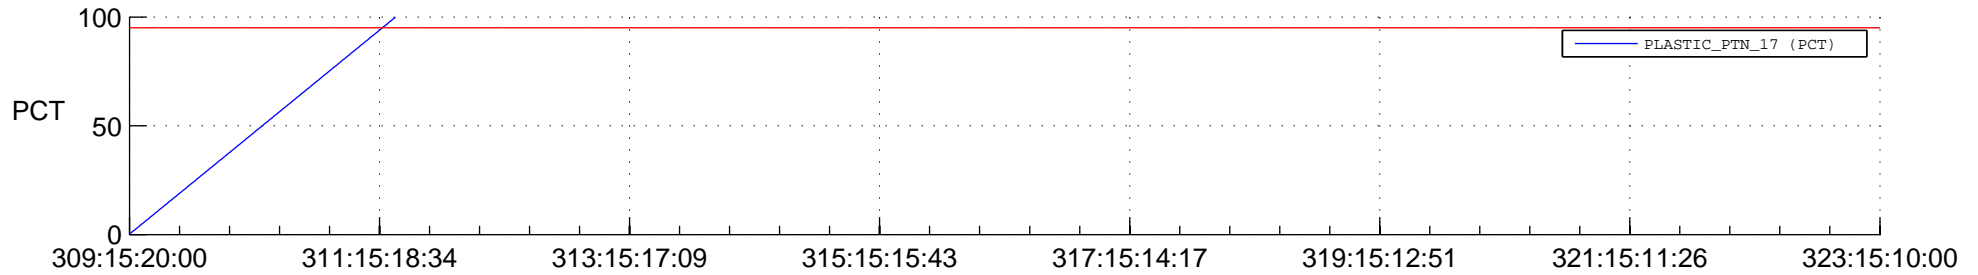

## Spacecraft\_DownLink\_Rate

Ground Time (2017:309:15:20:00.000 -2017:323:15:10:00.000)