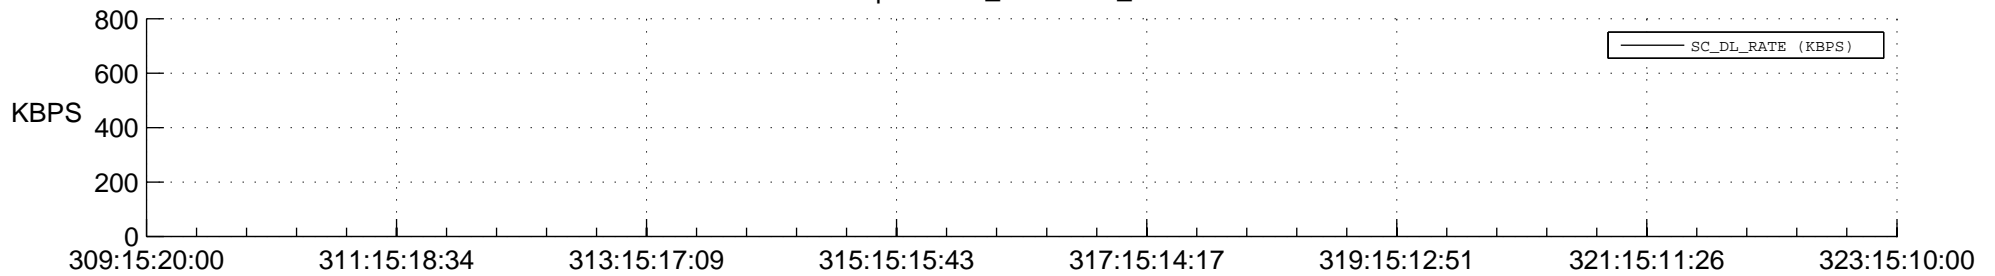

## Spacecraft\_DownLink\_Rate

Ground Time (2017:309:15:20:00.000 -2017:323:15:10:00.000)