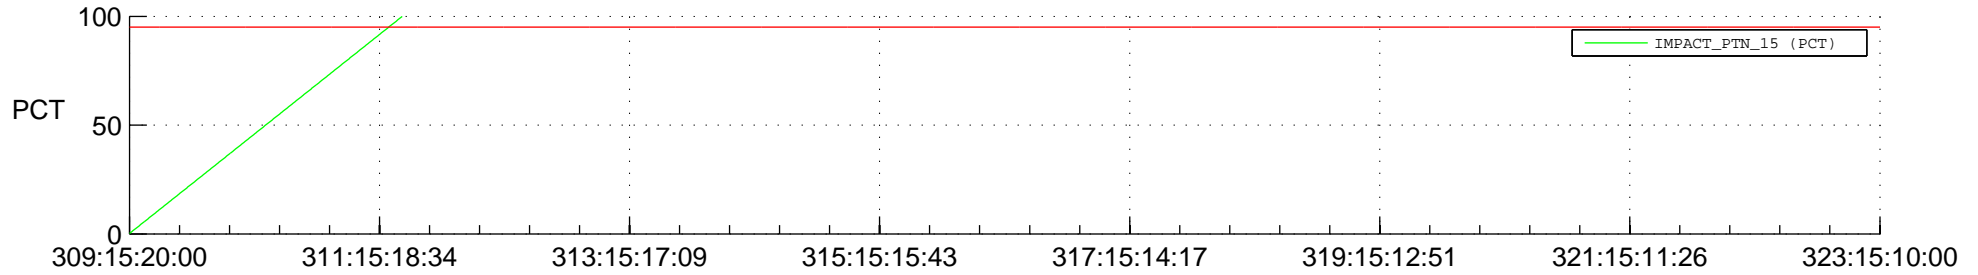

IMPACT_Percent_Full_Prediction