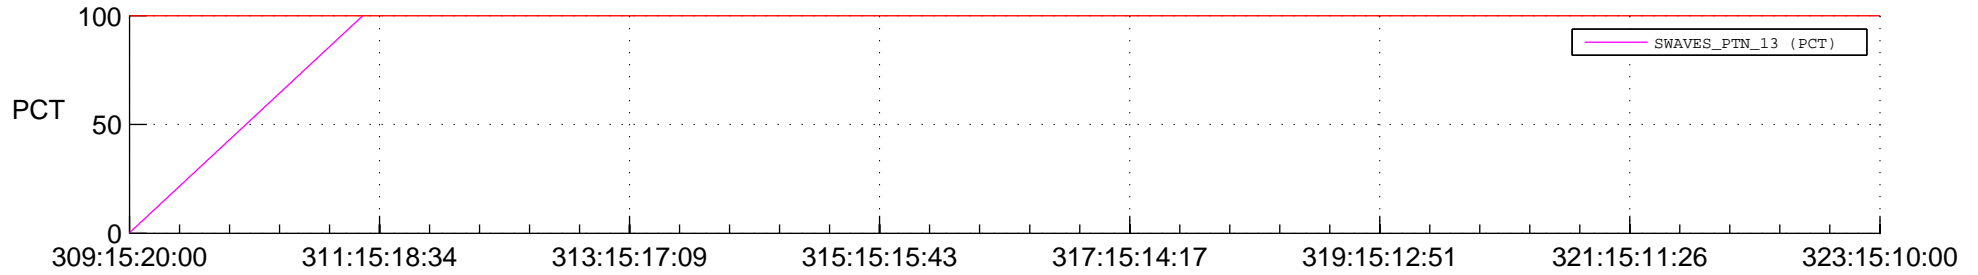

STEREO BEHIND SSR PCT Full Prediction

SWAVES_Percent_Full_Prediction