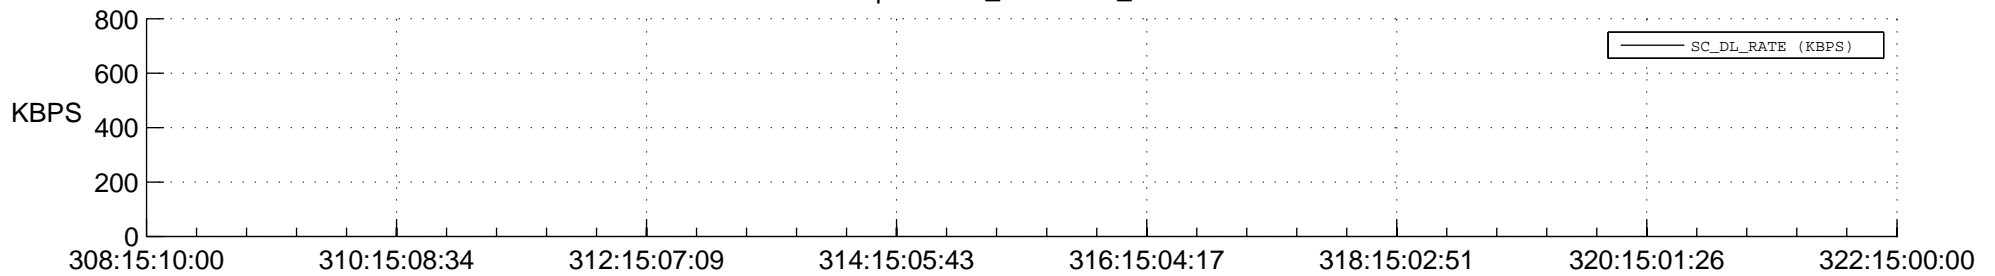

STEREO BEHIND SSR PCT Full Prediction

SWAVES_Percent_Full_Prediction

IMPACT_Percent_Full_Prediction

PLASTIC_Percent_Full_Prediction

Spacecraft_DownLink_Rate

Ground Time (2017:308:15:10:00.000 -2017:322:15:00:00.000)