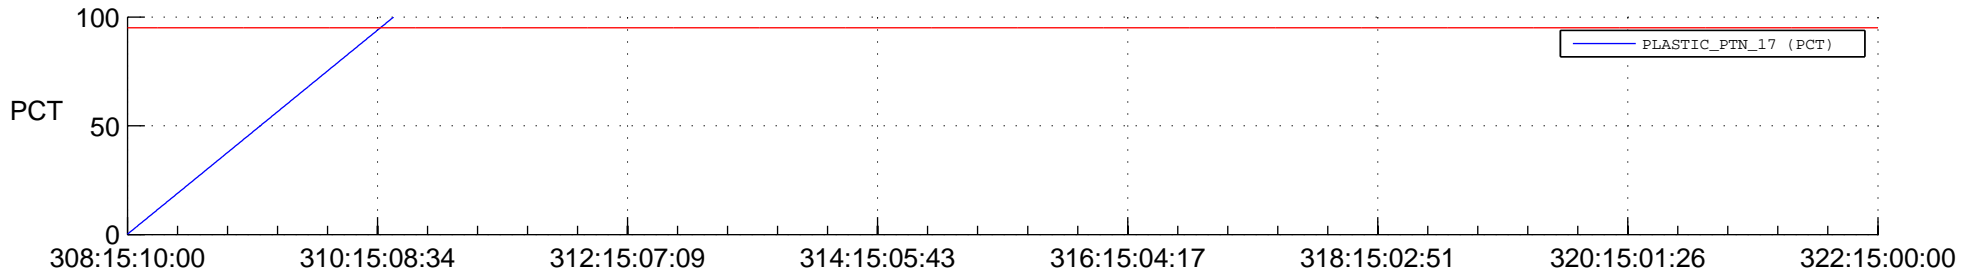

STEREO BEHIND SSR PCT Full Prediction

SWAVES_Percent_Full_Prediction

IMPACT_Percent_Full_Prediction

PLASTIC_Percent_Full_Prediction

Spacecraft_DownLink_Rate

Ground Time (2017:308:15:10:00.000 -2017:322:15:00:00.000)