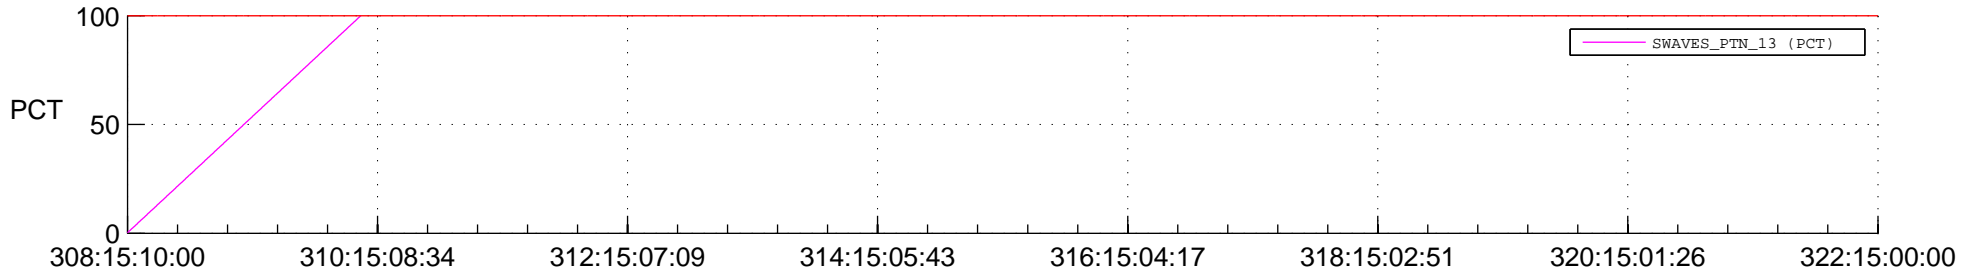

STEREO BEHIND SSR PCT Full Prediction

SWAVES_Percent_Full_Prediction

IMPACT_Percent_Full_Prediction

PLASTIC_Percent_Full_Prediction

Spacecraft_DownLink_Rate

Ground Time (2017:308:15:10:00.000 -2017:322:15:00:00.000)