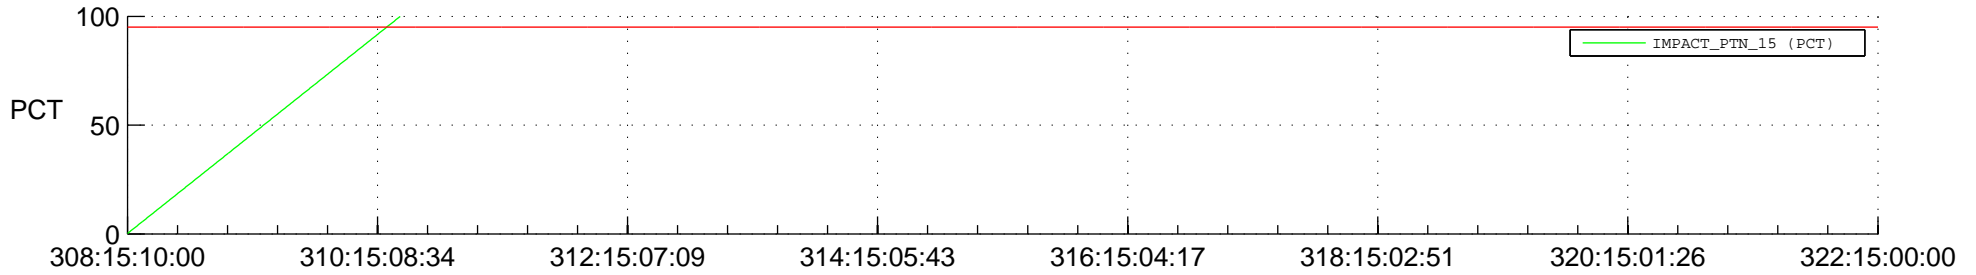

STEREO BEHIND SSR PCT Full Prediction

SWAVES_Percent_Full_Prediction

IMPACT_Percent_Full_Prediction

PLASTIC_Percent_Full_Prediction

Spacecraft_DownLink_Rate

Ground Time (2017:308:15:10:00.000 -2017:322:15:00:00.000)