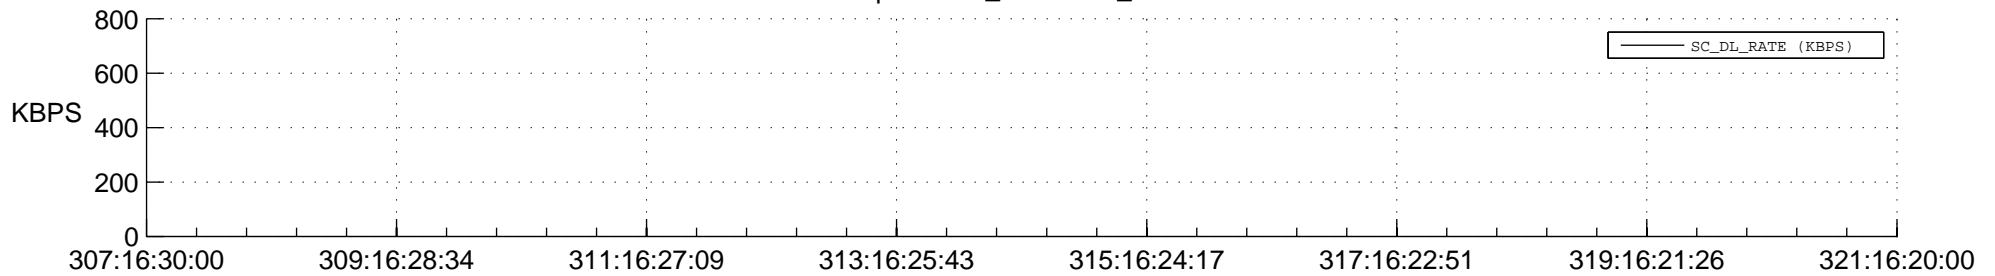

STEREO BEHIND SSR PCT Full Prediction

SWAVES_Percent_Full_Prediction

IMPACT_Percent_Full_Prediction

PLASTIC_Percent_Full_Prediction

Spacecraft_DownLink_Rate

Ground Time (2017:307:16:30:00.000 -2017:321:16:20:00.000)