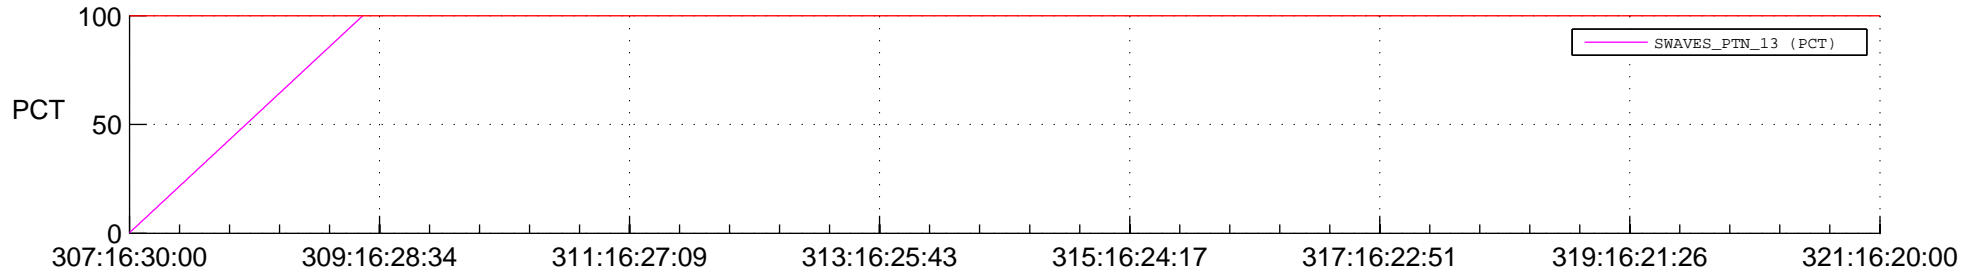

STEREO BEHIND SSR PCT Full Prediction

SWAVES_Percent_Full_Prediction

IMPACT_Percent_Full_Prediction

PLASTIC_Percent_Full_Prediction

Spacecraft_DownLink_Rate

Ground Time (2017:307:16:30:00.000 -2017:321:16:20:00.000)