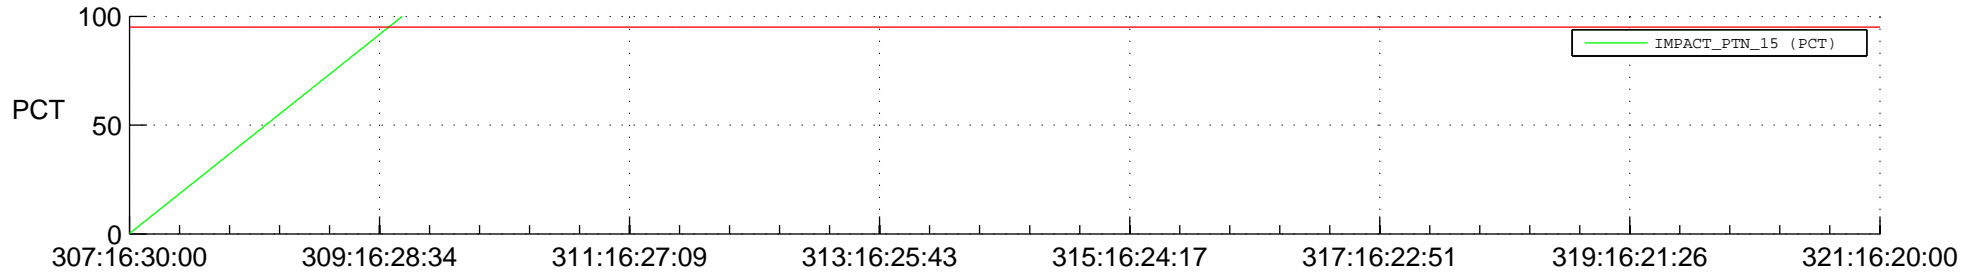

STEREO BEHIND SSR PCT Full Prediction

SWAVES_Percent_Full_Prediction

IMPACT_Percent_Full_Prediction

PLASTIC_Percent_Full_Prediction

Spacecraft_DownLink_Rate

Ground Time (2017:307:16:30:00.000 -2017:321:16:20:00.000)