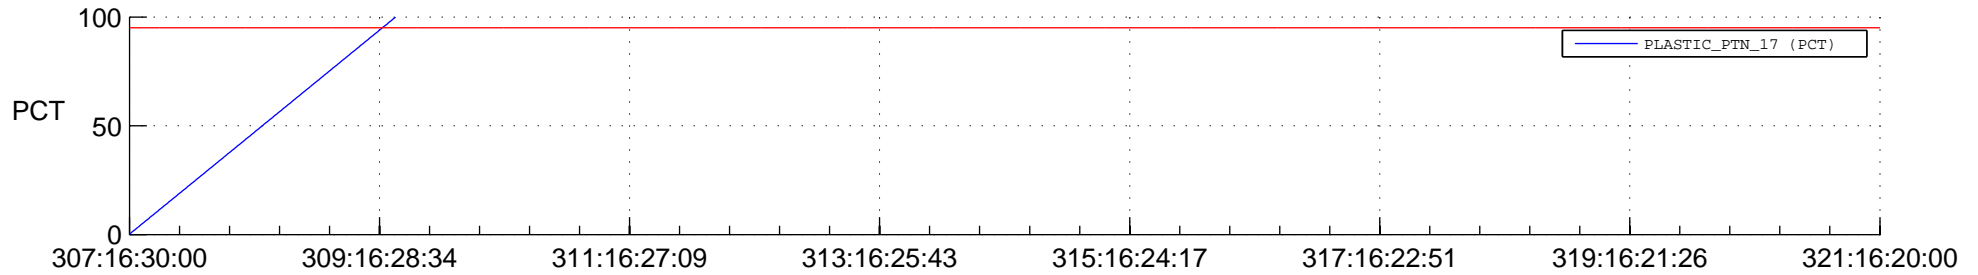

STEREO BEHIND SSR PCT Full Prediction

SWAVES_Percent_Full_Prediction

IMPACT_Percent_Full_Prediction

PLASTIC_Percent_Full_Prediction

Spacecraft_DownLink_Rate

Ground Time (2017:307:16:30:00.000 -2017:321:16:20:00.000)