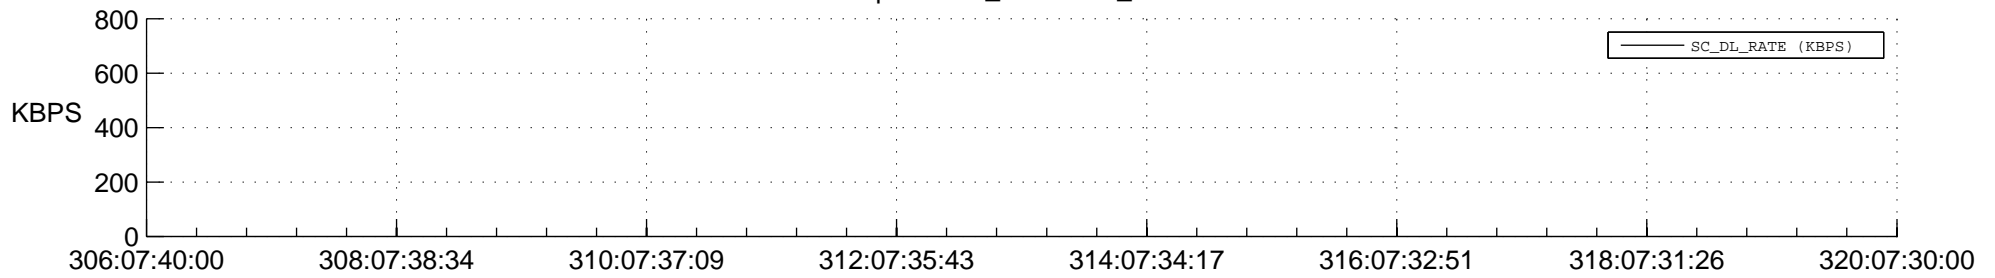

STEREO BEHIND SSR PCT Full Prediction

SWAVES_Percent_Full_Prediction

IMPACT_Percent_Full_Prediction

PLASTIC_Percent_Full_Prediction

Spacecraft_DownLink_Rate

Ground Time (2017:306:07:40:00.000 -2017:320:07:30:00.000)