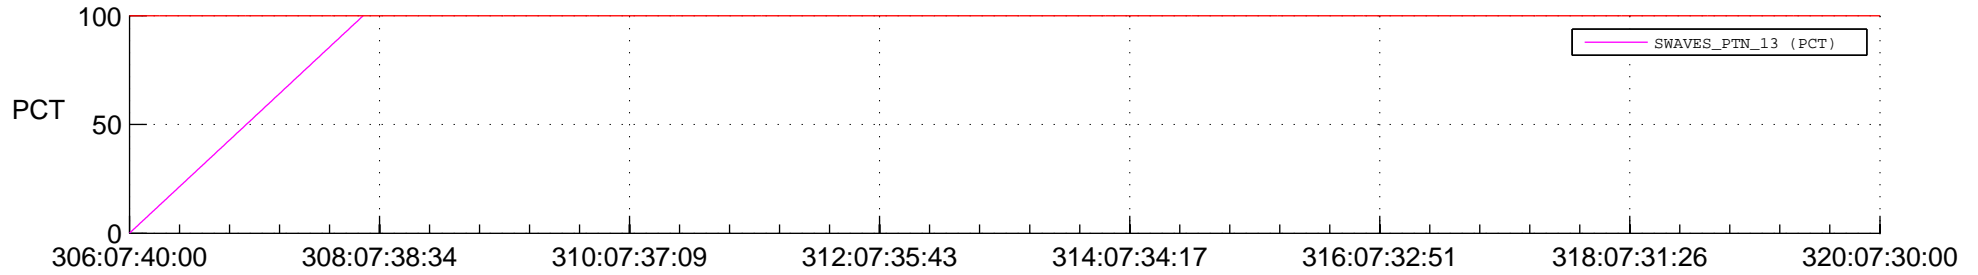

STEREO BEHIND SSR PCT Full Prediction

SWAVES_Percent_Full_Prediction

IMPACT_Percent_Full_Prediction

PLASTIC_Percent_Full_Prediction

Spacecraft_DownLink_Rate

Ground Time (2017:306:07:40:00.000 -2017:320:07:30:00.000)