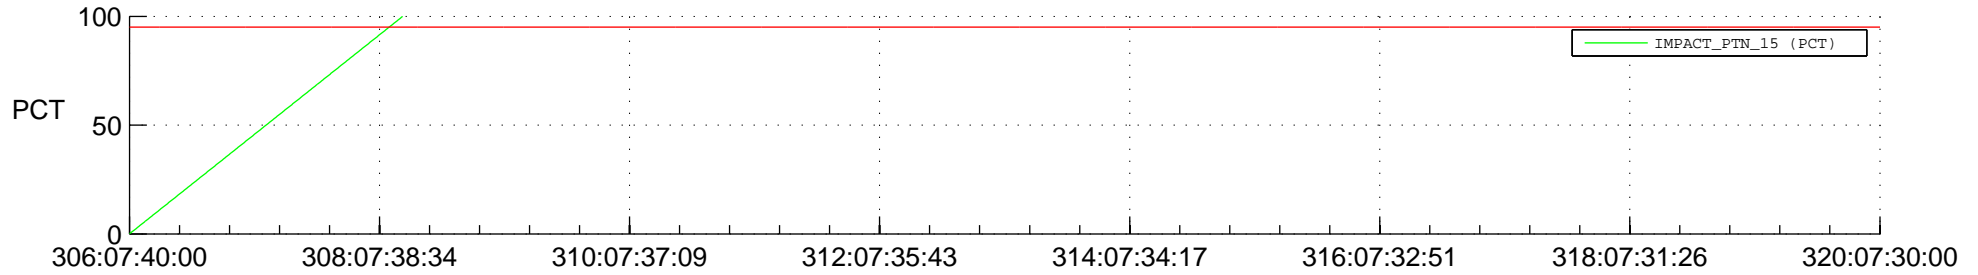

STEREO BEHIND SSR PCT Full Prediction

SWAVES_Percent_Full_Prediction

IMPACT_Percent_Full_Prediction

PLASTIC_Percent_Full_Prediction

Spacecraft_DownLink_Rate

Ground Time (2017:306:07:40:00.000 -2017:320:07:30:00.000)