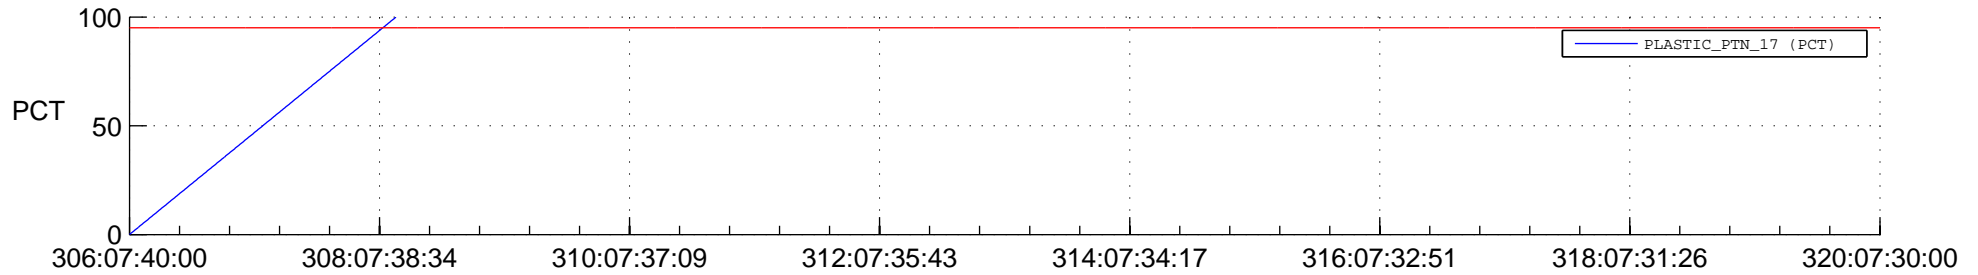

STEREO BEHIND SSR PCT Full Prediction

SWAVES_Percent_Full_Prediction

IMPACT_Percent_Full_Prediction

PLASTIC_Percent_Full_Prediction

Spacecraft_DownLink_Rate

Ground Time (2017:306:07:40:00.000 -2017:320:07:30:00.000)