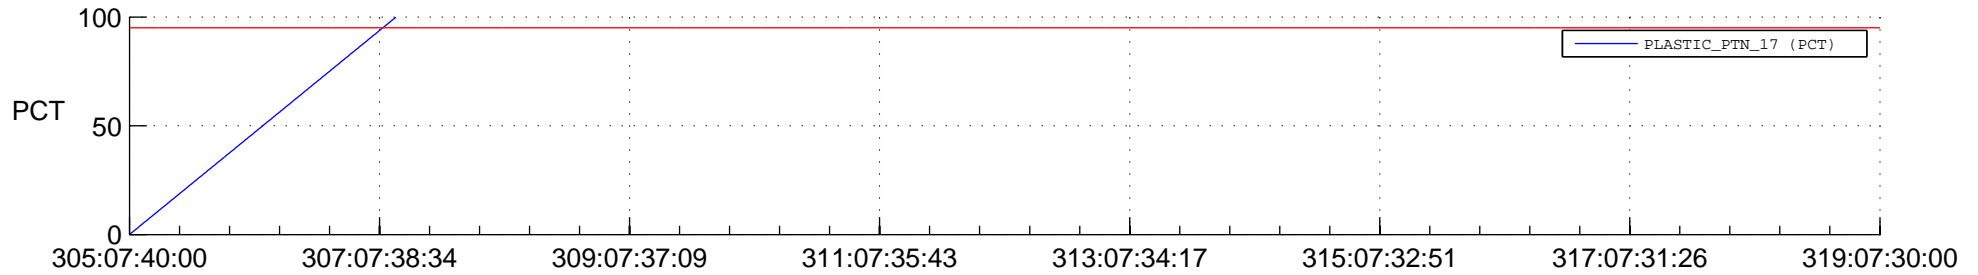

STEREO BEHIND SSR PCT Full Prediction

SWAVES_Percent_Full_Prediction

IMPACT_Percent_Full_Prediction

PLASTIC_Percent_Full_Prediction

Spacecraft_DownLink_Rate

Ground Time (2017:305:07:40:00.000 -2017:319:07:30:00.000)