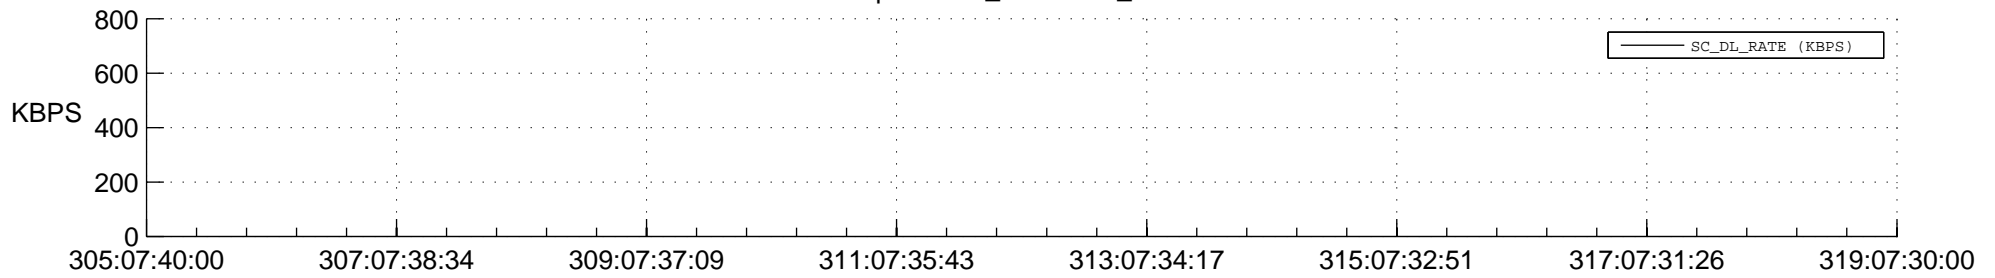

STEREO BEHIND SSR PCT Full Prediction

SWAVES_Percent_Full_Prediction

IMPACT_Percent_Full_Prediction

PLASTIC_Percent_Full_Prediction

Spacecraft_DownLink_Rate

Ground Time (2017:305:07:40:00.000 -2017:319:07:30:00.000)