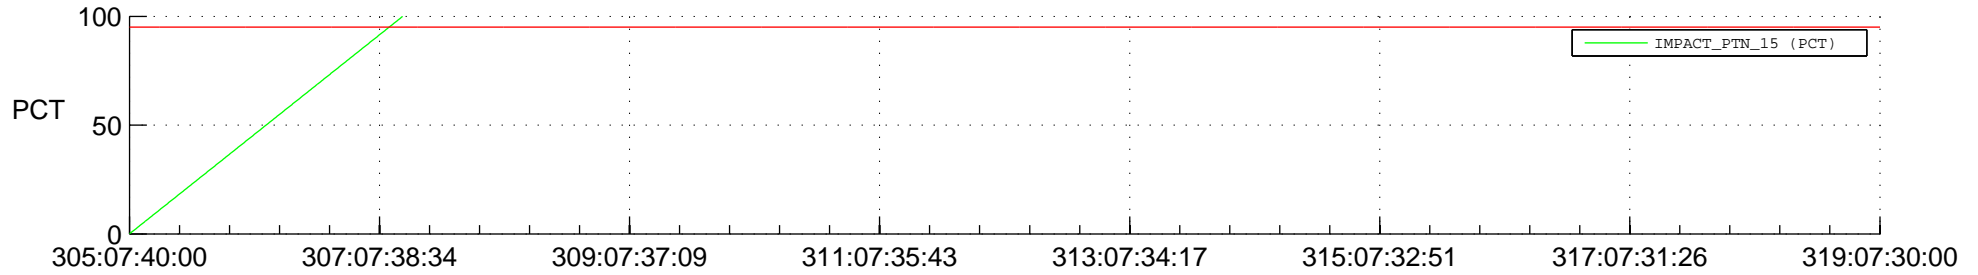

STEREO BEHIND SSR PCT Full Prediction

SWAVES_Percent_Full_Prediction

IMPACT_Percent_Full_Prediction

PLASTIC_Percent_Full_Prediction

Spacecraft_DownLink_Rate

Ground Time (2017:305:07:40:00.000 -2017:319:07:30:00.000)