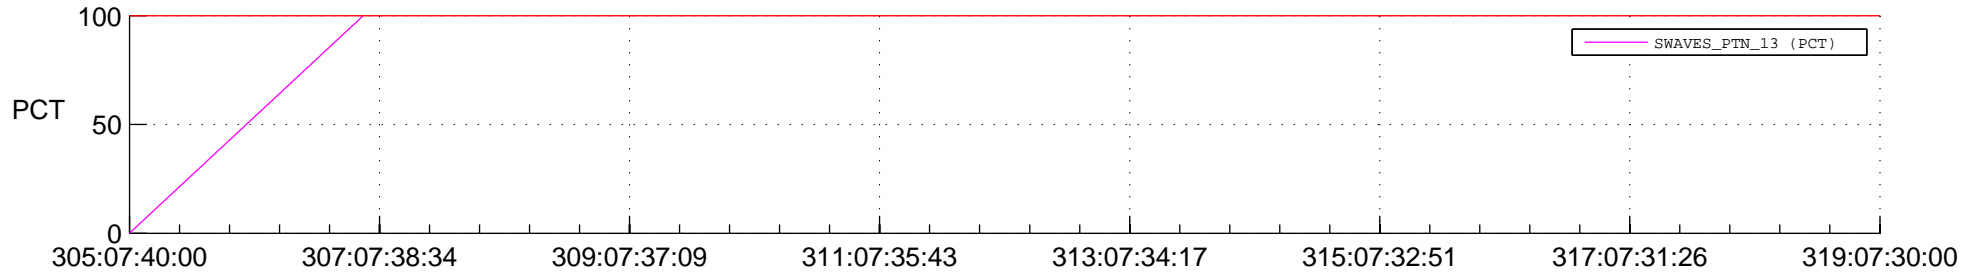

STEREO BEHIND SSR PCT Full Prediction

SWAVES_Percent_Full_Prediction

IMPACT_Percent_Full_Prediction

PLASTIC_Percent_Full_Prediction

Spacecraft_DownLink_Rate

Ground Time (2017:305:07:40:00.000 -2017:319:07:30:00.000)