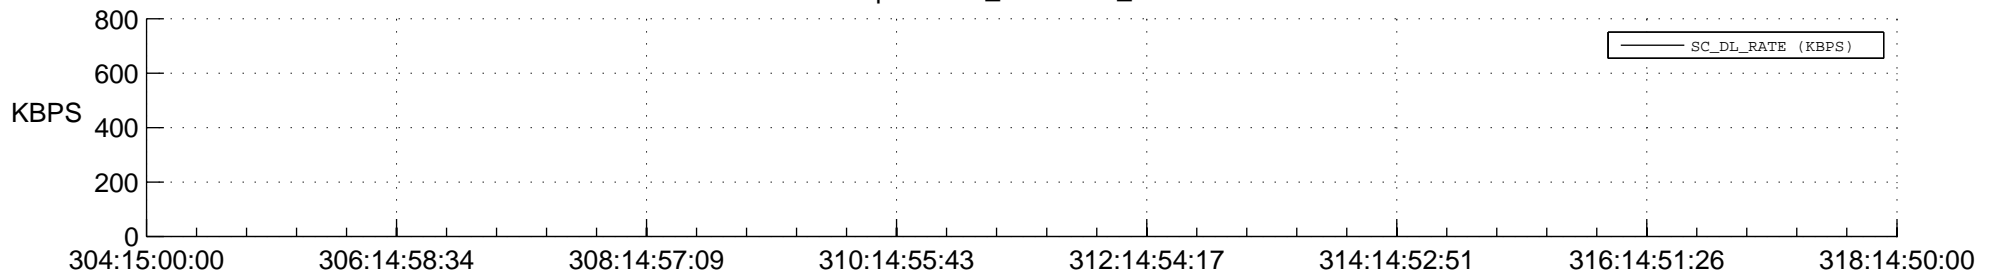

STEREO BEHIND SSR PCT Full Prediction

SWAVES_Percent_Full_Prediction

IMPACT_Percent_Full_Prediction

PLASTIC_Percent_Full_Prediction

Spacecraft_DownLink_Rate

Ground Time (2017:304:15:00:00.000 -2017:318:14:50:00.000)