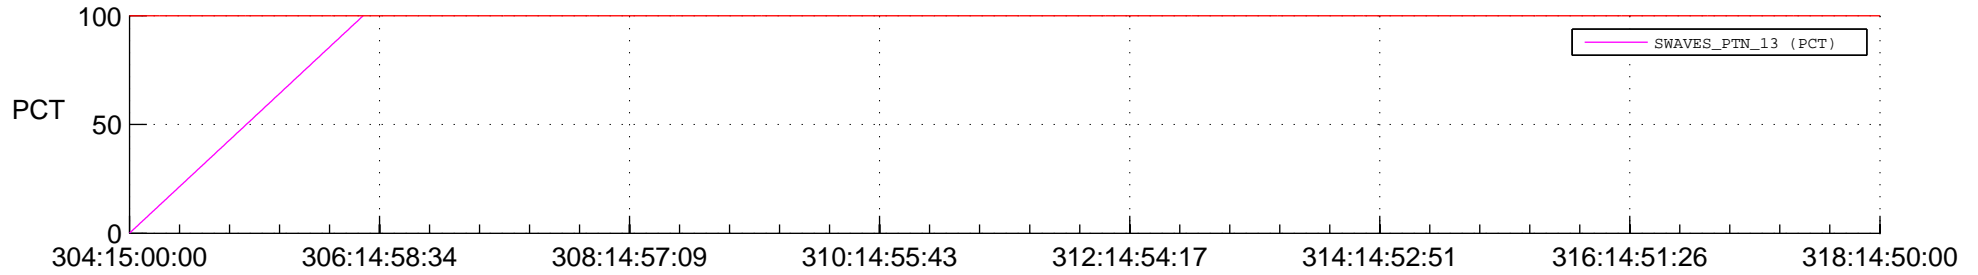

STEREO BEHIND SSR PCT Full Prediction

SWAVES_Percent_Full_Prediction

IMPACT_Percent_Full_Prediction

PLASTIC_Percent_Full_Prediction

Spacecraft_DownLink_Rate

Ground Time (2017:304:15:00:00.000 -2017:318:14:50:00.000)