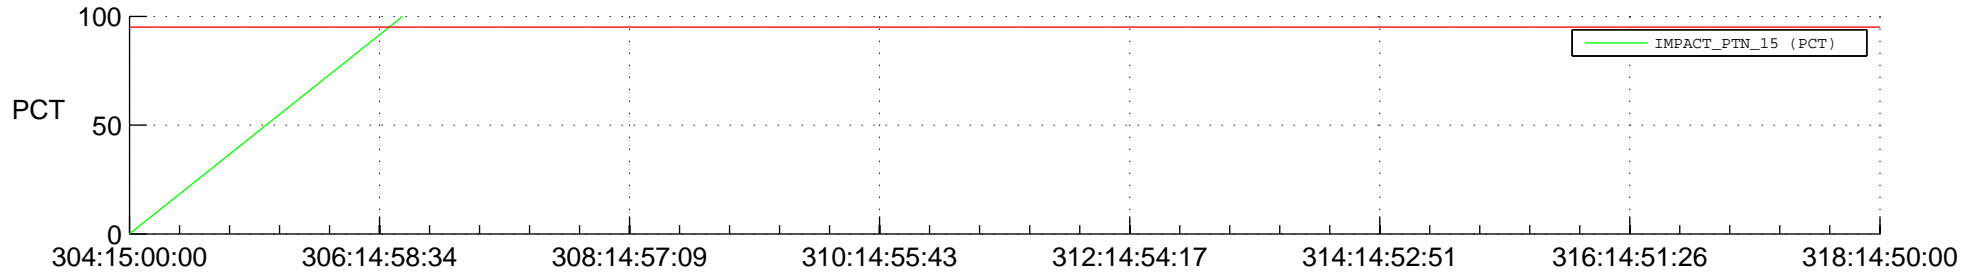

STEREO BEHIND SSR PCT Full Prediction

SWAVES_Percent_Full_Prediction

IMPACT_Percent_Full_Prediction

PLASTIC_Percent_Full_Prediction

Spacecraft_DownLink_Rate

Ground Time (2017:304:15:00:00.000 -2017:318:14:50:00.000)