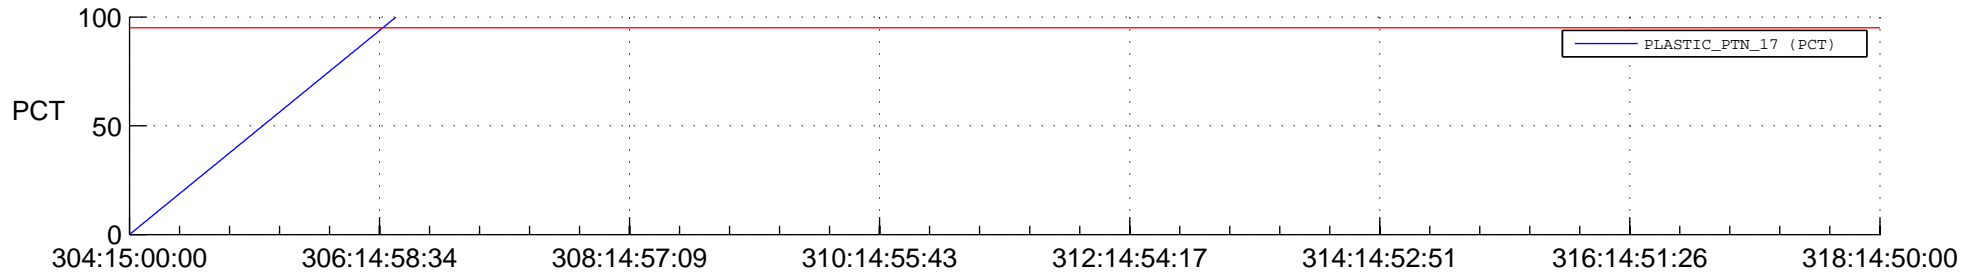

STEREO BEHIND SSR PCT Full Prediction

SWAVES_Percent_Full_Prediction

IMPACT_Percent_Full_Prediction

PLASTIC_Percent_Full_Prediction

Spacecraft_DownLink_Rate

Ground Time (2017:304:15:00:00.000 -2017:318:14:50:00.000)