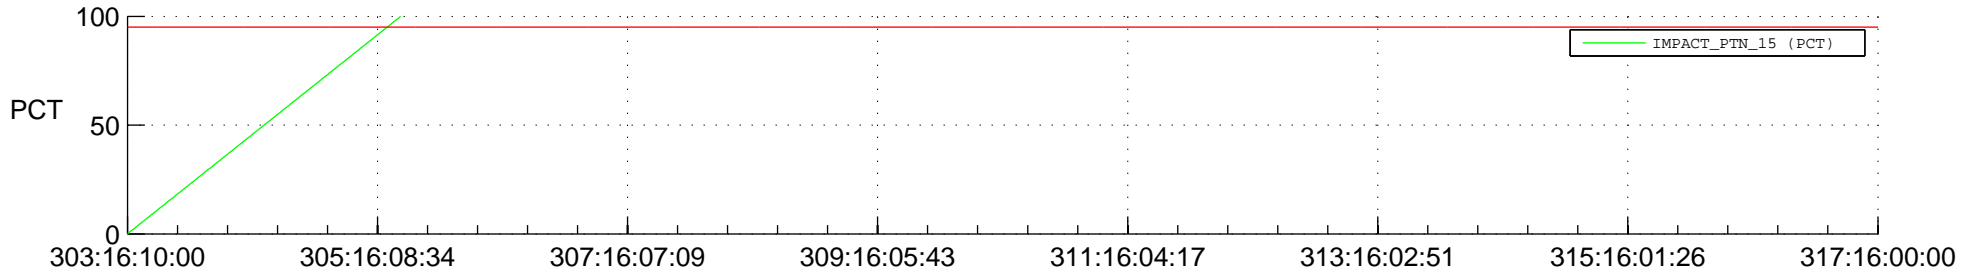

STEREO BEHIND SSR PCT Full Prediction

SWAVES_Percent_Full_Prediction

IMPACT_Percent_Full_Prediction

PLASTIC_Percent_Full_Prediction

Spacecraft_DownLink_Rate