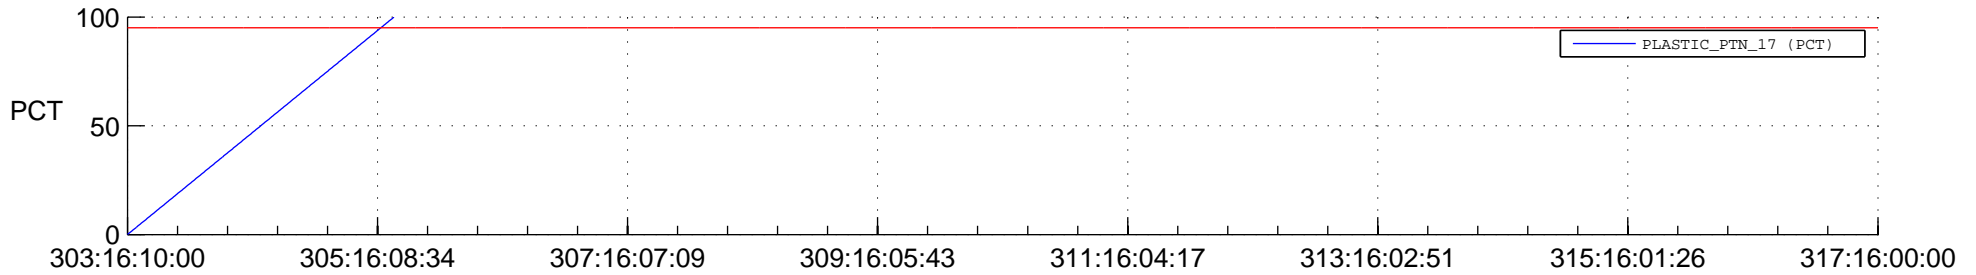

STEREO BEHIND SSR PCT Full Prediction

SWAVES_Percent_Full_Prediction

IMPACT_Percent_Full_Prediction

PLASTIC_Percent_Full_Prediction

Spacecraft_DownLink_Rate