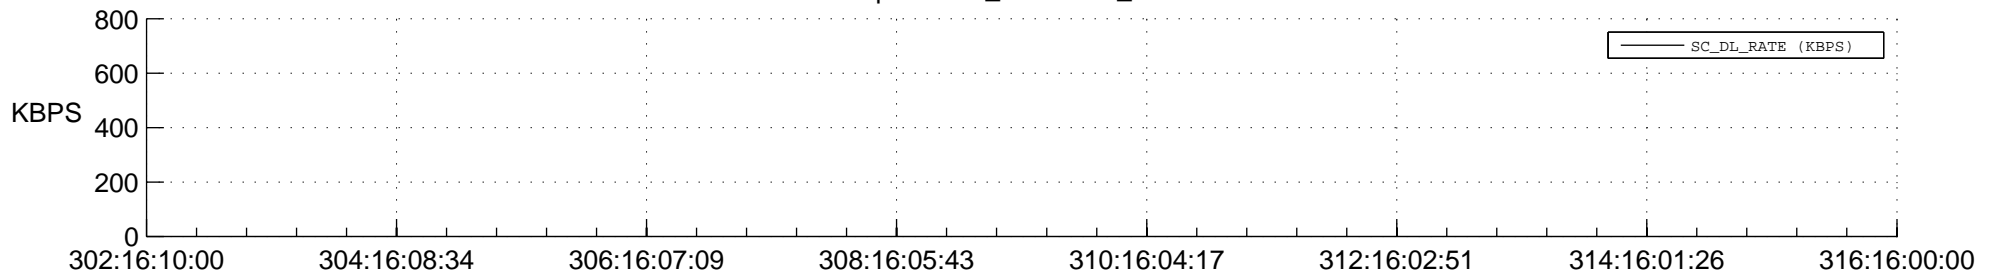

STEREO BEHIND SSR PCT Full Prediction

SWAVES_Percent_Full_Prediction

IMPACT_Percent_Full_Prediction

PLASTIC_Percent_Full_Prediction

Spacecraft_DownLink_Rate

Ground Time (2017:302:16:10:00.000 -2017:316:16:00:00.000)