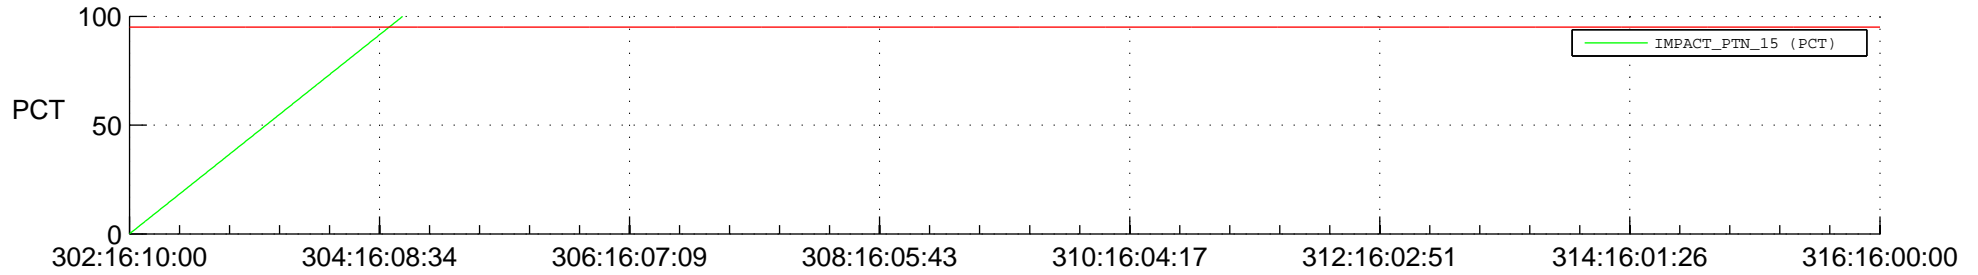

STEREO BEHIND SSR PCT Full Prediction

SWAVES_Percent_Full_Prediction

IMPACT_Percent_Full_Prediction

PLASTIC_Percent_Full_Prediction

Spacecraft_DownLink_Rate

Ground Time (2017:302:16:10:00.000 -2017:316:16:00:00.000)