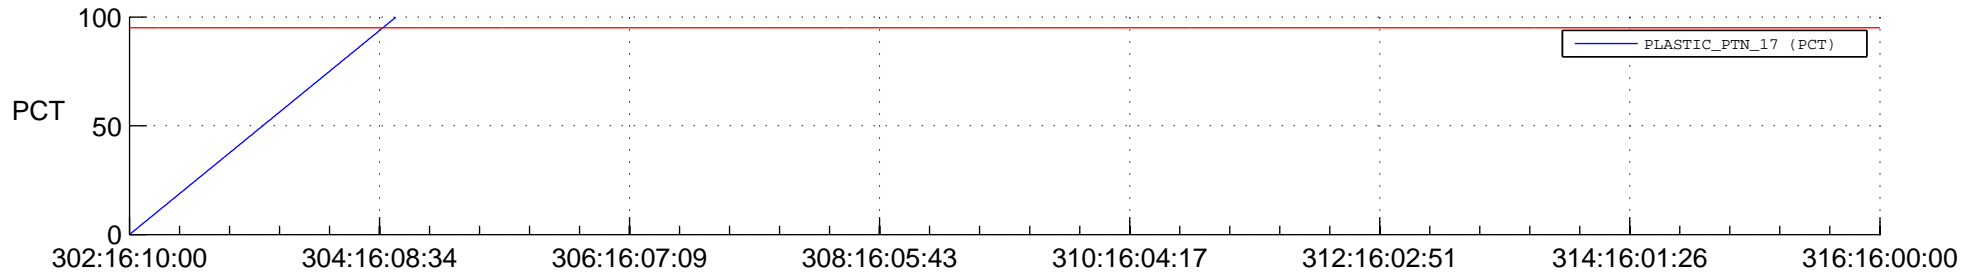

STEREO BEHIND SSR PCT Full Prediction

SWAVES_Percent_Full_Prediction

IMPACT_Percent_Full_Prediction

PLASTIC_Percent_Full_Prediction

Spacecraft_DownLink_Rate

Ground Time (2017:302:16:10:00.000 -2017:316:16:00:00.000)