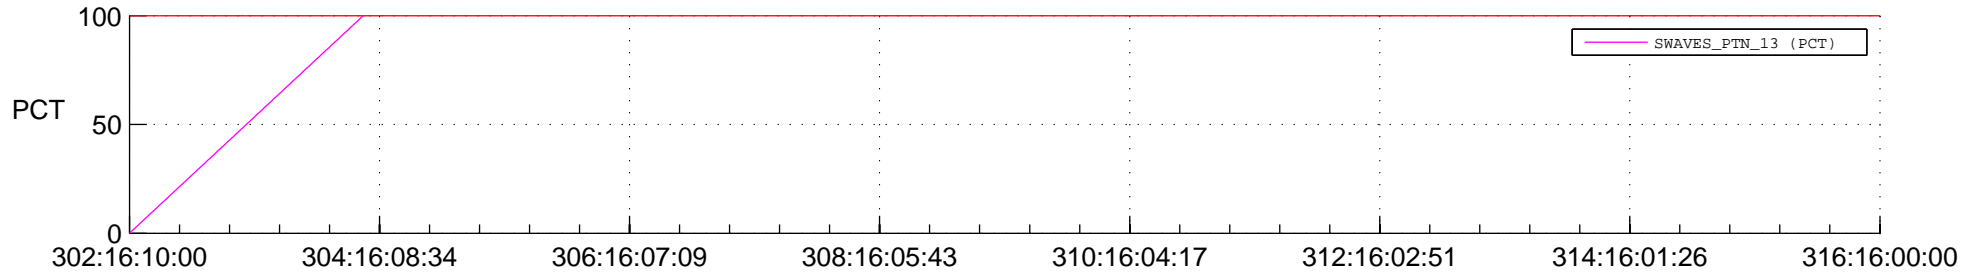

STEREO BEHIND SSR PCT Full Prediction

SWAVES_Percent_Full_Prediction

IMPACT_Percent_Full_Prediction

PLASTIC_Percent_Full_Prediction

Spacecraft_DownLink_Rate

Ground Time (2017:302:16:10:00.000 -2017:316:16:00:00.000)