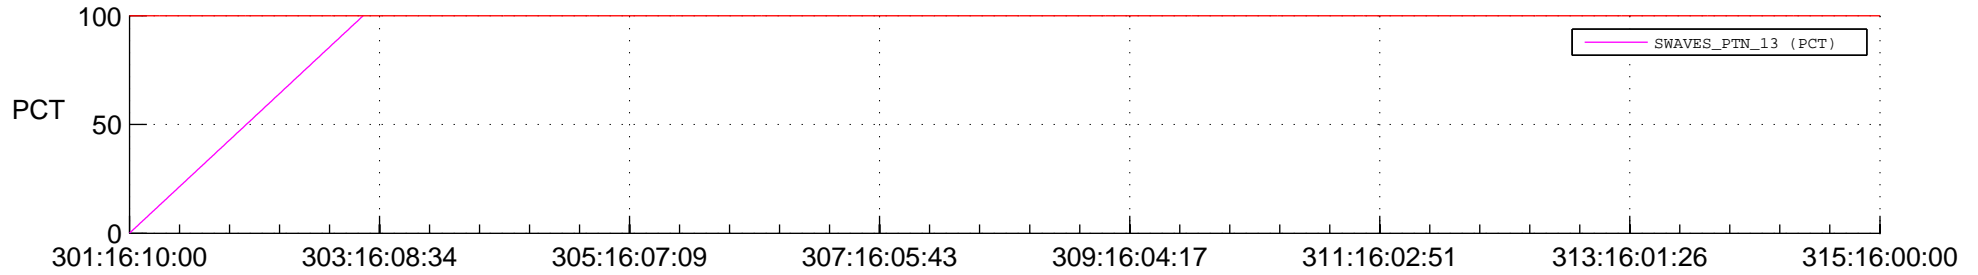

STEREO BEHIND SSR PCT Full Prediction

SWAVES_Percent_Full_Prediction

IMPACT_Percent_Full_Prediction

PLASTIC_Percent_Full_Prediction

Spacecraft_DownLink_Rate

Ground Time (2017:301:16:10:00.000 -2017:315:16:00:00.000)