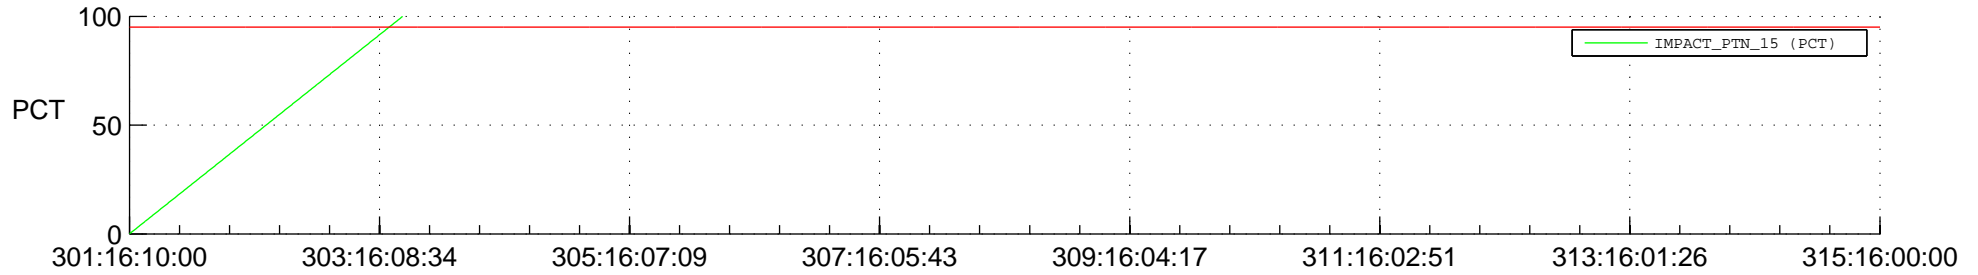

STEREO BEHIND SSR PCT Full Prediction

SWAVES_Percent_Full_Prediction

IMPACT_Percent_Full_Prediction

PLASTIC_Percent_Full_Prediction

Spacecraft_DownLink_Rate

Ground Time (2017:301:16:10:00.000 -2017:315:16:00:00.000)