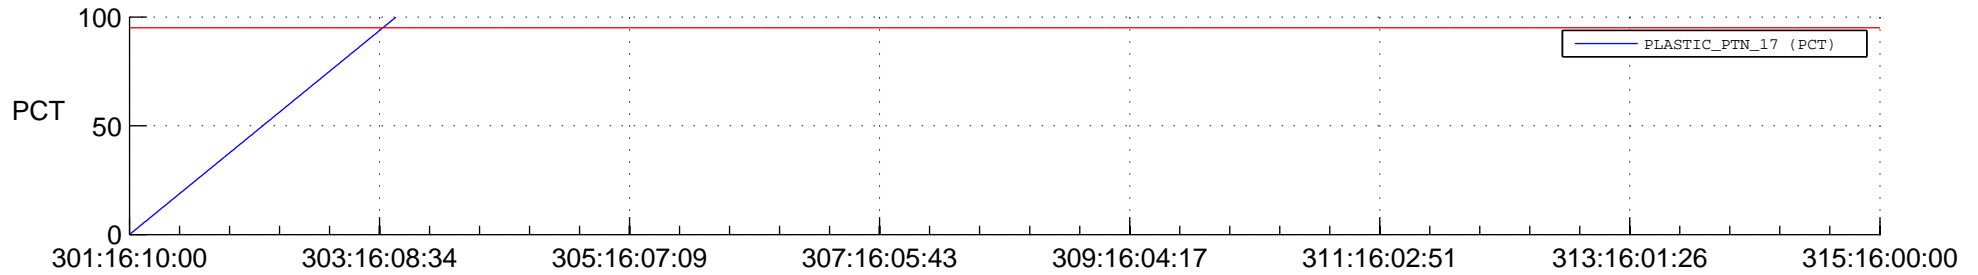

STEREO BEHIND SSR PCT Full Prediction

SWAVES_Percent_Full_Prediction

IMPACT_Percent_Full_Prediction

PLASTIC_Percent_Full_Prediction

Spacecraft_DownLink_Rate

Ground Time (2017:301:16:10:00.000 -2017:315:16:00:00.000)