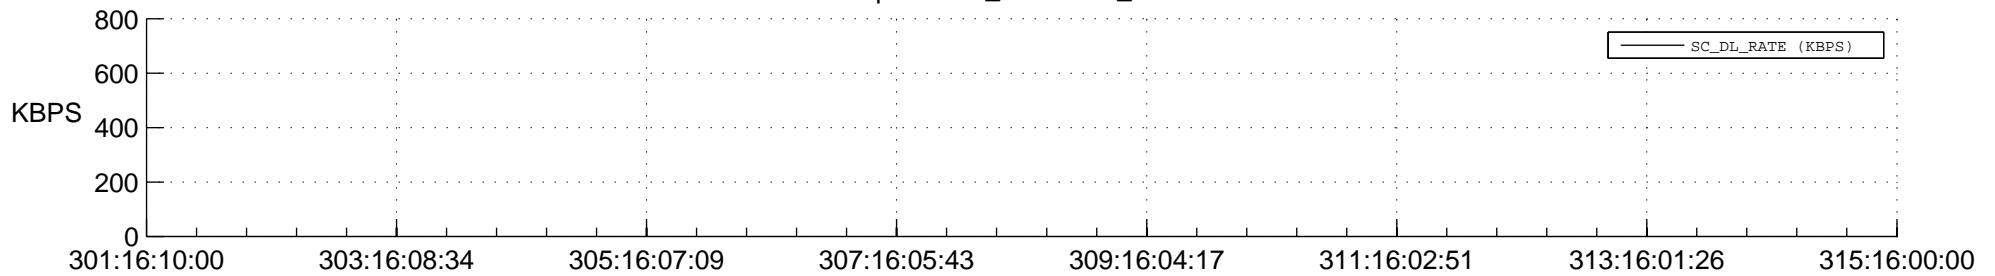

STEREO BEHIND SSR PCT Full Prediction

SWAVES_Percent_Full_Prediction

IMPACT_Percent_Full_Prediction

PLASTIC_Percent_Full_Prediction

Spacecraft_DownLink_Rate

Ground Time (2017:301:16:10:00.000 -2017:315:16:00:00.000)