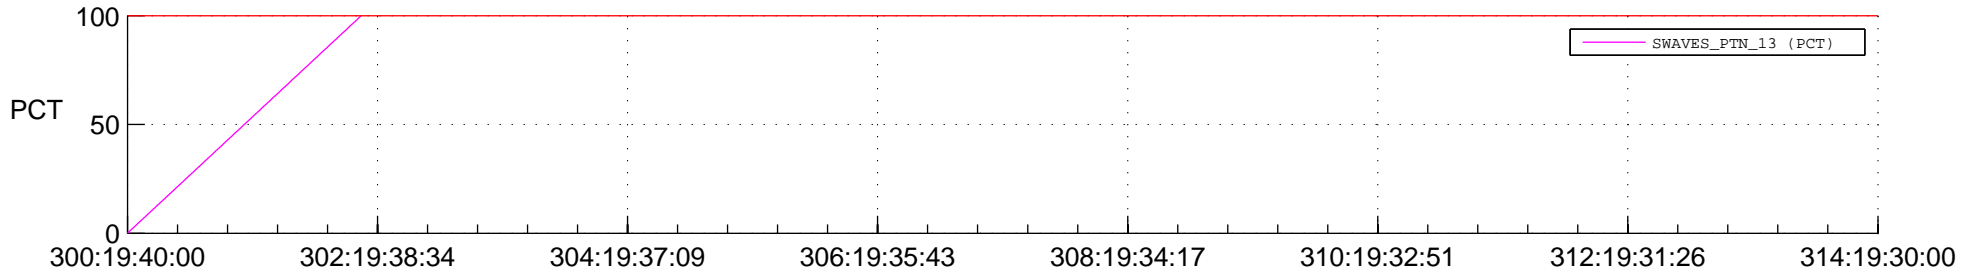

STEREO BEHIND SSR PCT Full Prediction

SWAVES_Percent_Full_Prediction

IMPACT_Percent_Full_Prediction

PLASTIC_Percent_Full_Prediction

Spacecraft_DownLink_Rate

Ground Time (2017:300:19:40:00.000 -2017:314:19:30:00.000)