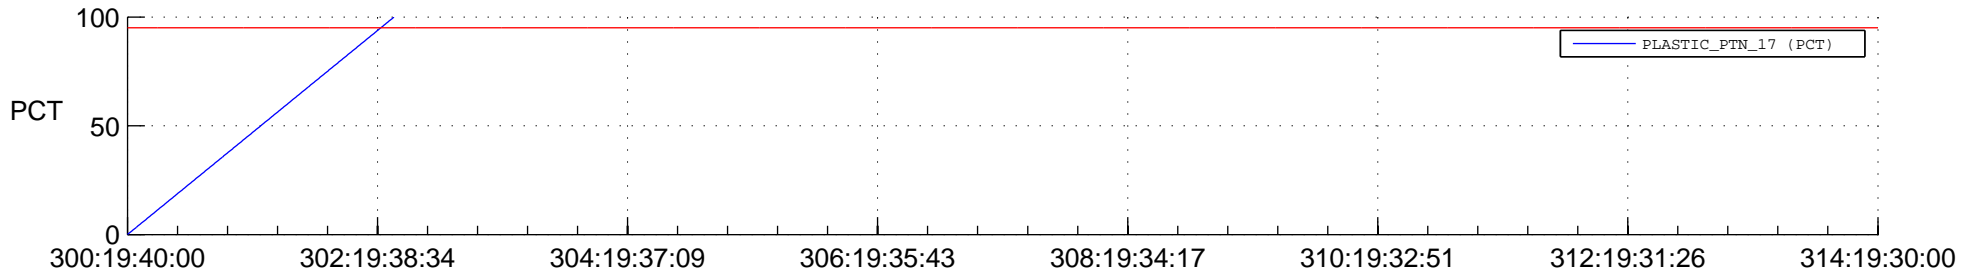

STEREO BEHIND SSR PCT Full Prediction

SWAVES_Percent_Full_Prediction

IMPACT_Percent_Full_Prediction

PLASTIC_Percent_Full_Prediction

Spacecraft_DownLink_Rate

Ground Time (2017:300:19:40:00.000 -2017:314:19:30:00.000)