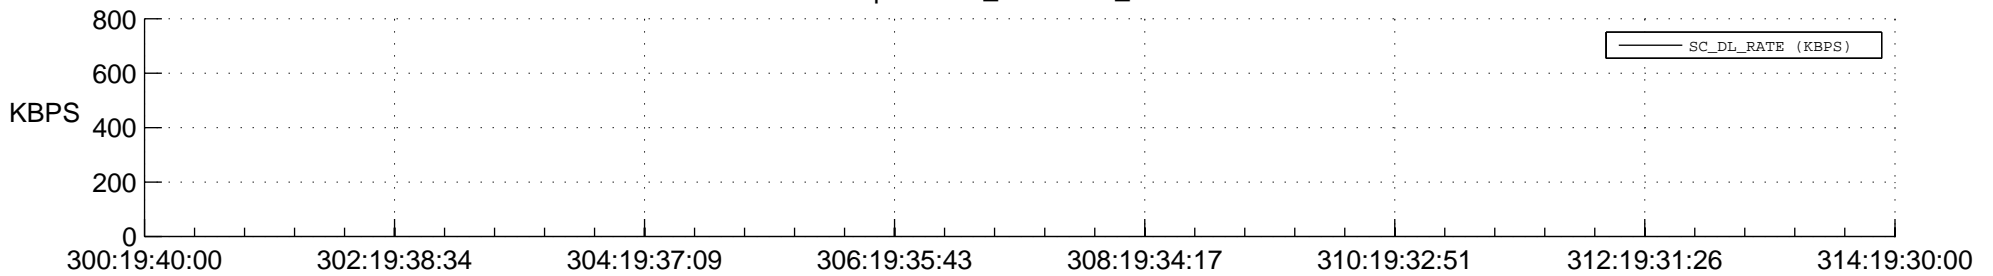

STEREO BEHIND SSR PCT Full Prediction

SWAVES_Percent_Full_Prediction

IMPACT_Percent_Full_Prediction

PLASTIC_Percent_Full_Prediction

Spacecraft_DownLink_Rate

Ground Time (2017:300:19:40:00.000 -2017:314:19:30:00.000)