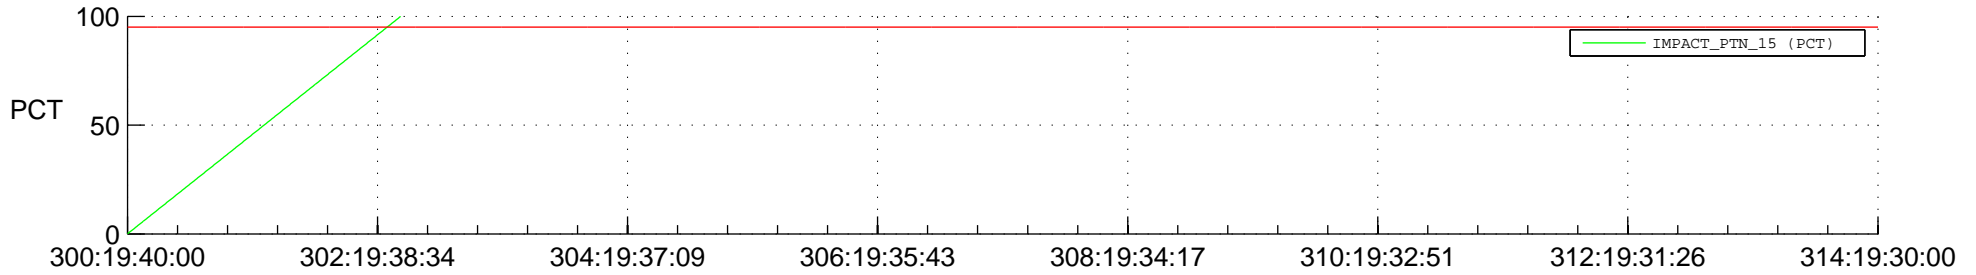

STEREO BEHIND SSR PCT Full Prediction

SWAVES_Percent_Full_Prediction

IMPACT_Percent_Full_Prediction

PLASTIC_Percent_Full_Prediction

Spacecraft_DownLink_Rate

Ground Time (2017:300:19:40:00.000 -2017:314:19:30:00.000)