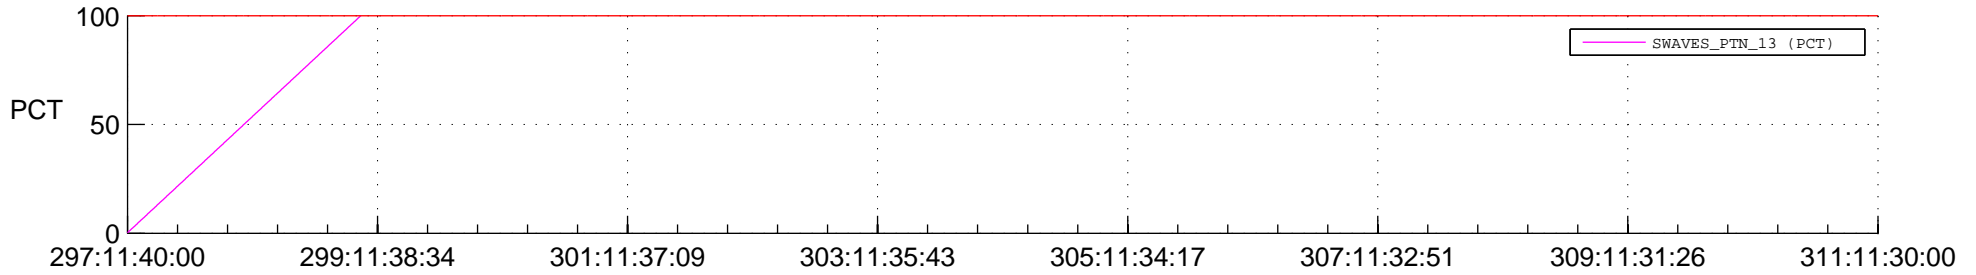

STEREO BEHIND SSR PCT Full Prediction

SWAVES_Percent_Full_Prediction