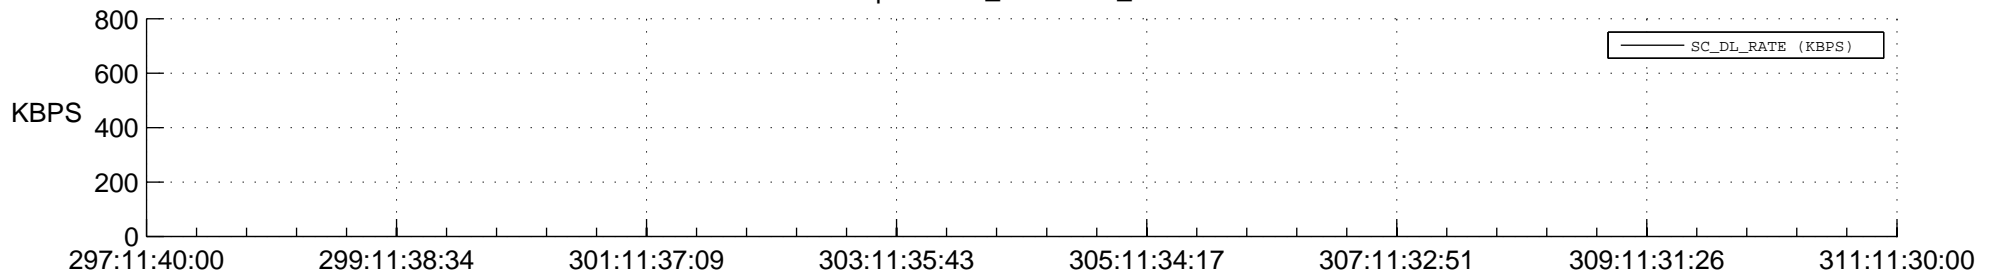

## Spacecraft\_DownLink\_Rate

Ground Time (2017:297:11:40:00.000 -2017:311:11:30:00.000)