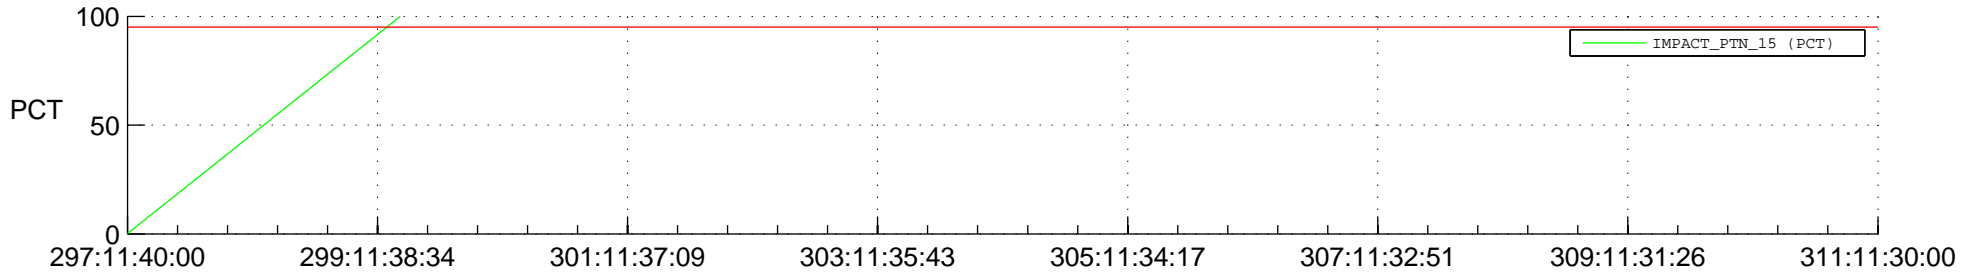

IMPACT_Percent_Full_Prediction