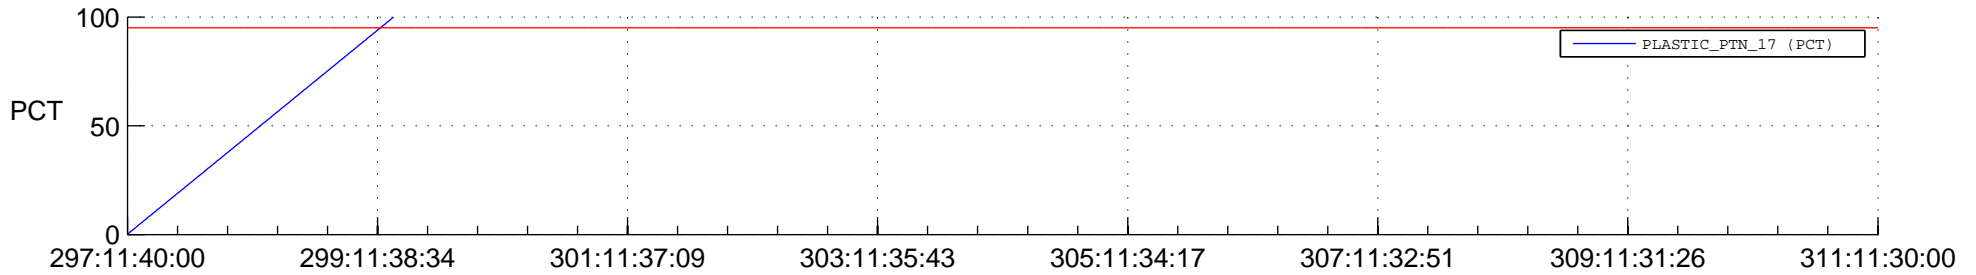

## SWAVES\_Percent\_Full\_Prediction

## Spacecraft\_DownLink\_Rate

Ground Time (2017:297:11:40:00.000 -2017:311:11:30:00.000)