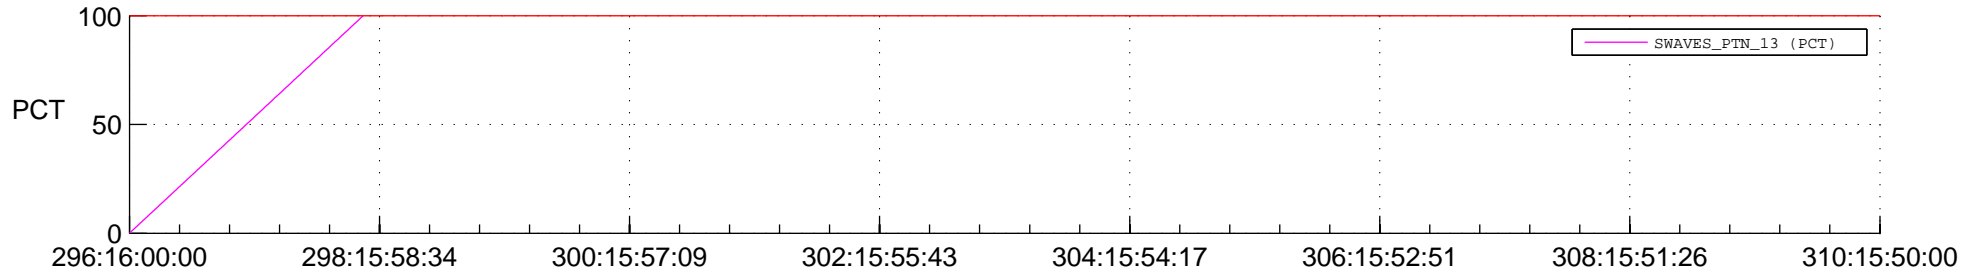

STEREO BEHIND SSR PCT Full Prediction

SWAVES_Percent_Full_Prediction

IMPACT_Percent_Full_Prediction

PLASTIC_Percent_Full_Prediction

Spacecraft_DownLink_Rate

Ground Time (2017:296:16:00:00.000 -2017:310:15:50:00.000)