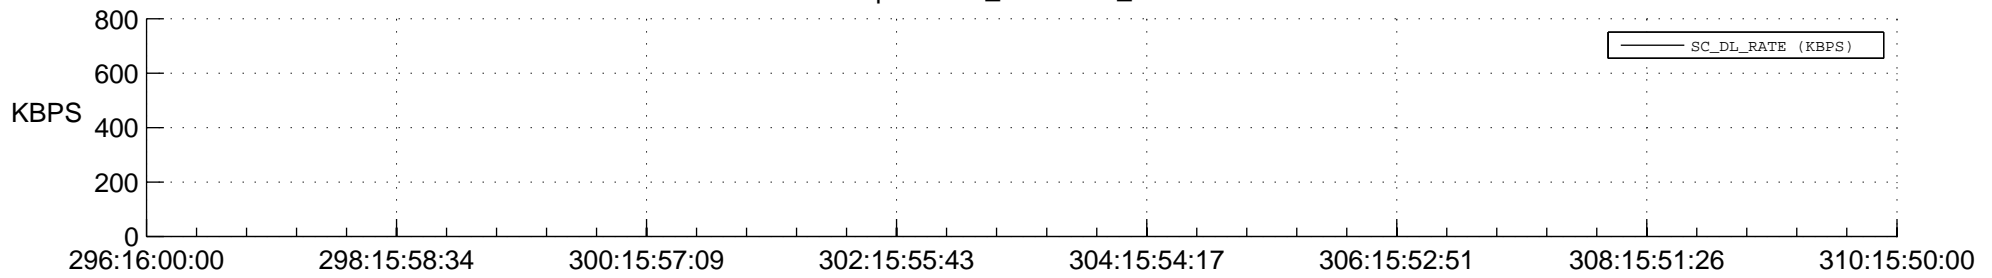

STEREO BEHIND SSR PCT Full Prediction

SWAVES_Percent_Full_Prediction

IMPACT_Percent_Full_Prediction

PLASTIC_Percent_Full_Prediction

Spacecraft_DownLink_Rate

Ground Time (2017:296:16:00:00.000 -2017:310:15:50:00.000)