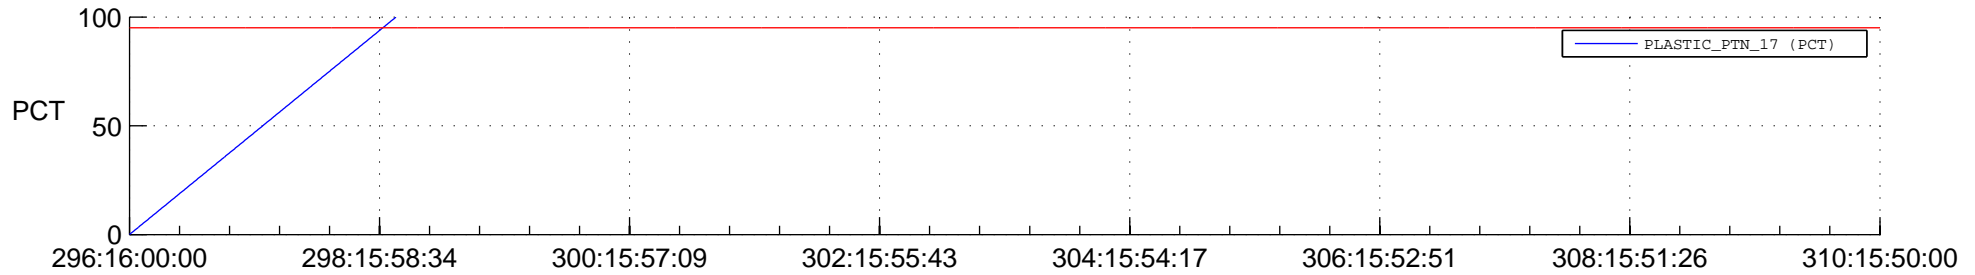

STEREO BEHIND SSR PCT Full Prediction

SWAVES_Percent_Full_Prediction

IMPACT_Percent_Full_Prediction

PLASTIC_Percent_Full_Prediction

Spacecraft_DownLink_Rate

Ground Time (2017:296:16:00:00.000 -2017:310:15:50:00.000)