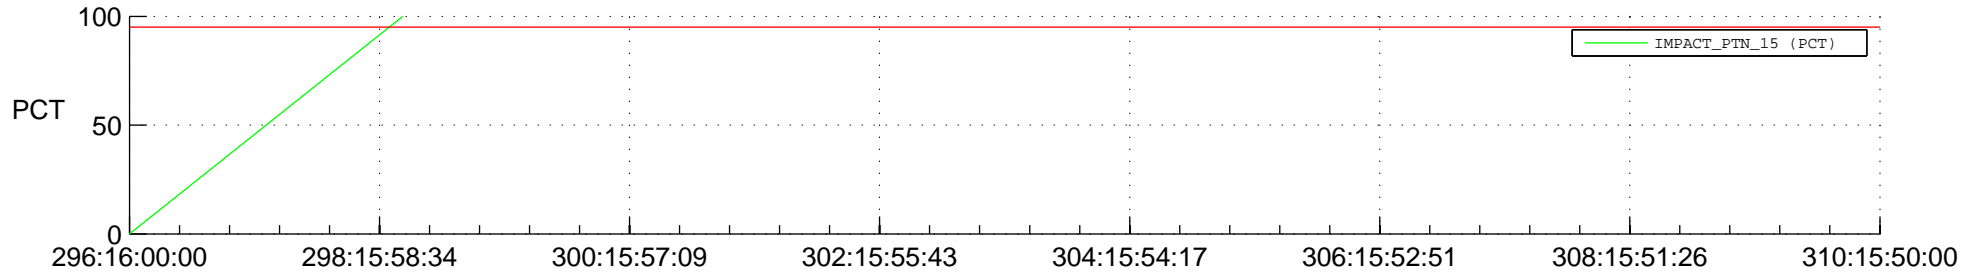

STEREO BEHIND SSR PCT Full Prediction

SWAVES_Percent_Full_Prediction

IMPACT_Percent_Full_Prediction

PLASTIC_Percent_Full_Prediction

Spacecraft_DownLink_Rate

Ground Time (2017:296:16:00:00.000 -2017:310:15:50:00.000)