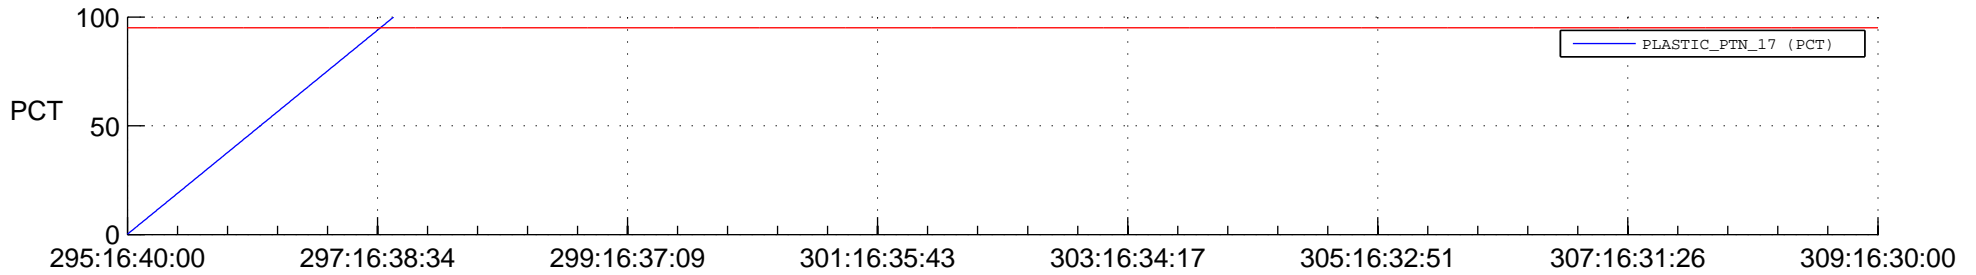

STEREO BEHIND SSR PCT Full Prediction

SWAVES_Percent_Full_Prediction

IMPACT_Percent_Full_Prediction

PLASTIC_Percent_Full_Prediction

Spacecraft_DownLink_Rate

Ground Time (2017:295:16:40:00.000 -2017:309:16:30:00.000)