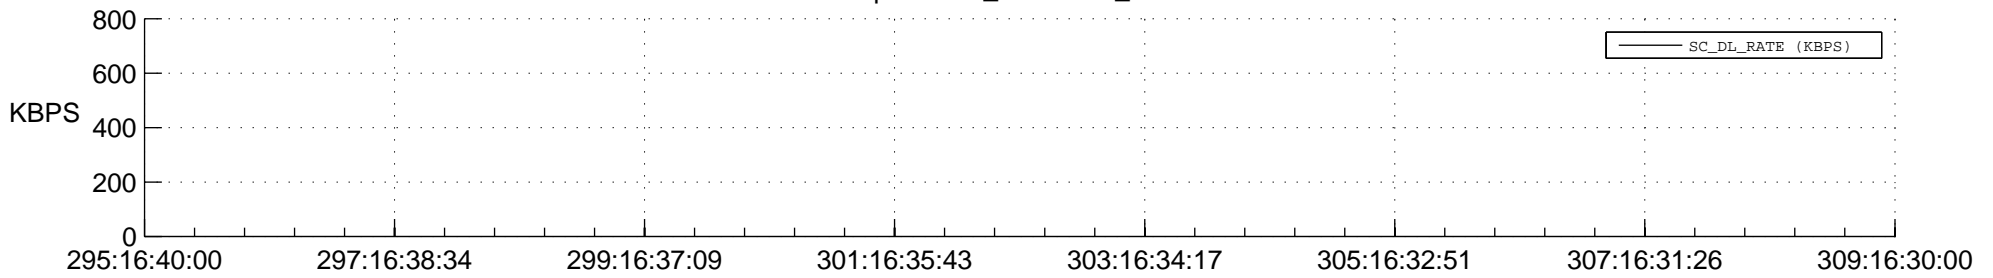

STEREO BEHIND SSR PCT Full Prediction

SWAVES_Percent_Full_Prediction

IMPACT_Percent_Full_Prediction

PLASTIC_Percent_Full_Prediction

Spacecraft_DownLink_Rate

Ground Time (2017:295:16:40:00.000 -2017:309:16:30:00.000)