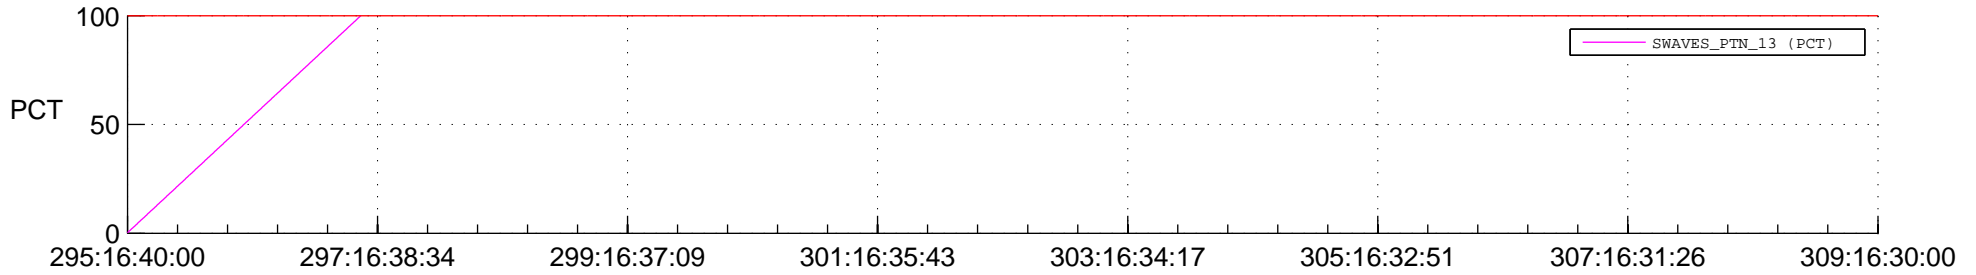

STEREO BEHIND SSR PCT Full Prediction

SWAVES_Percent_Full_Prediction

IMPACT_Percent_Full_Prediction

PLASTIC_Percent_Full_Prediction

Spacecraft_DownLink_Rate

Ground Time (2017:295:16:40:00.000 -2017:309:16:30:00.000)