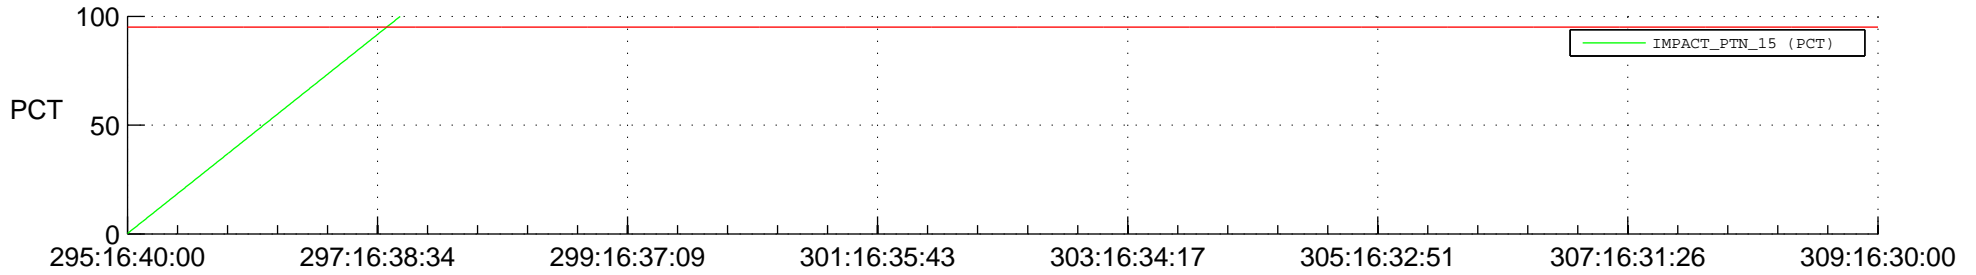

STEREO BEHIND SSR PCT Full Prediction

SWAVES_Percent_Full_Prediction

IMPACT_Percent_Full_Prediction

PLASTIC_Percent_Full_Prediction

Spacecraft_DownLink_Rate

Ground Time (2017:295:16:40:00.000 -2017:309:16:30:00.000)