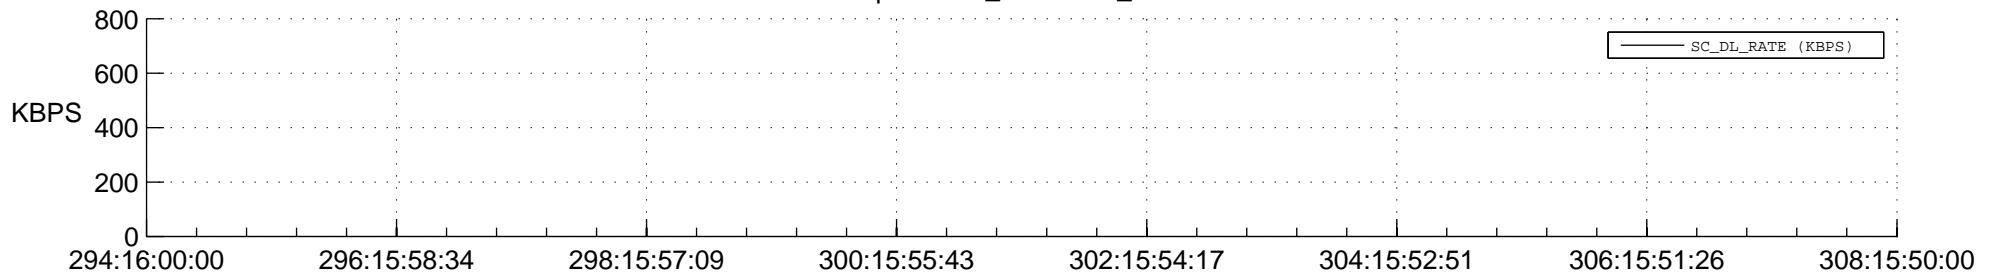

## Spacecraft\_DownLink\_Rate

Ground Time (2017:294:16:00:00.000 -2017:308:15:50:00.000)