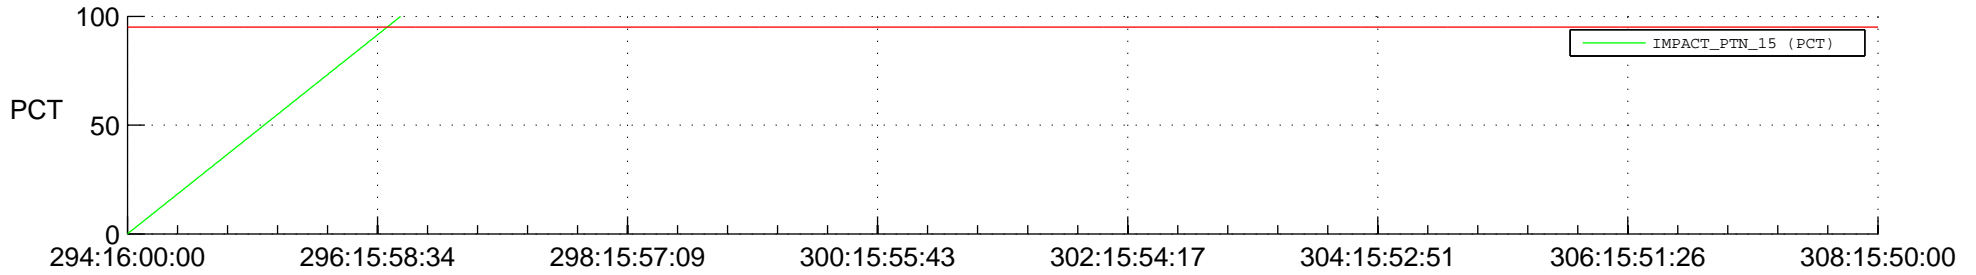

IMPACT_Percent_Full_Prediction