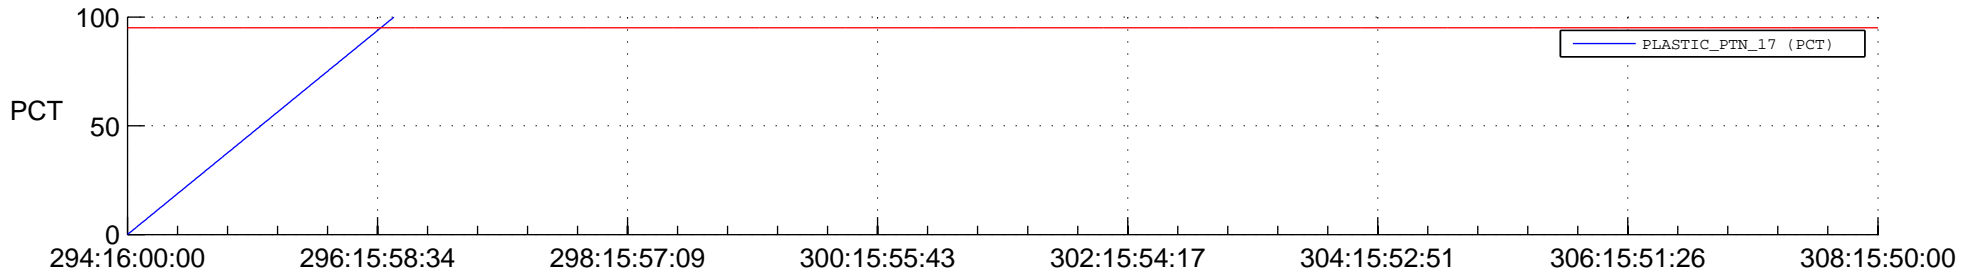

## SWAVES\_Percent\_Full\_Prediction

## Spacecraft\_DownLink\_Rate

Ground Time (2017:294:16:00:00.000 -2017:308:15:50:00.000)