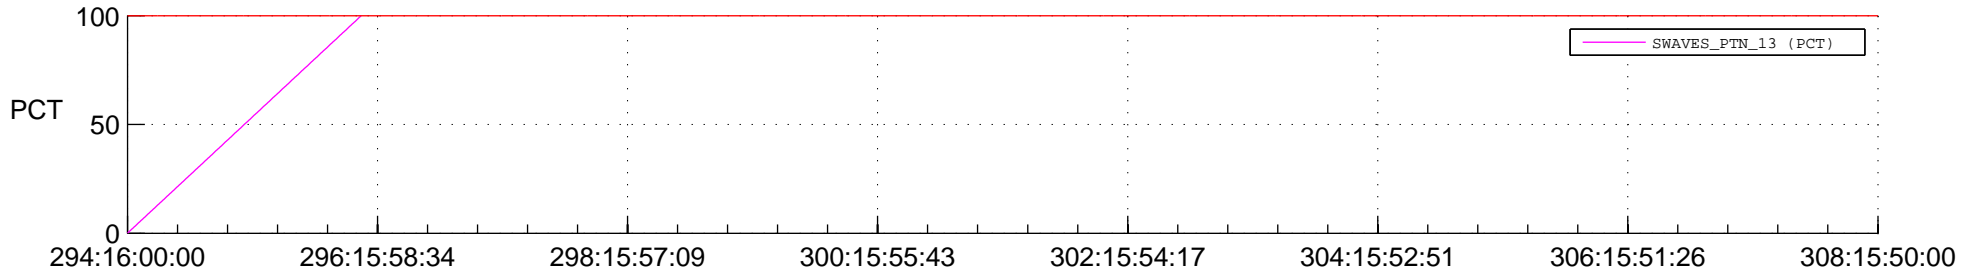

STEREO BEHIND SSR PCT Full Prediction

SWAVES_Percent_Full_Prediction