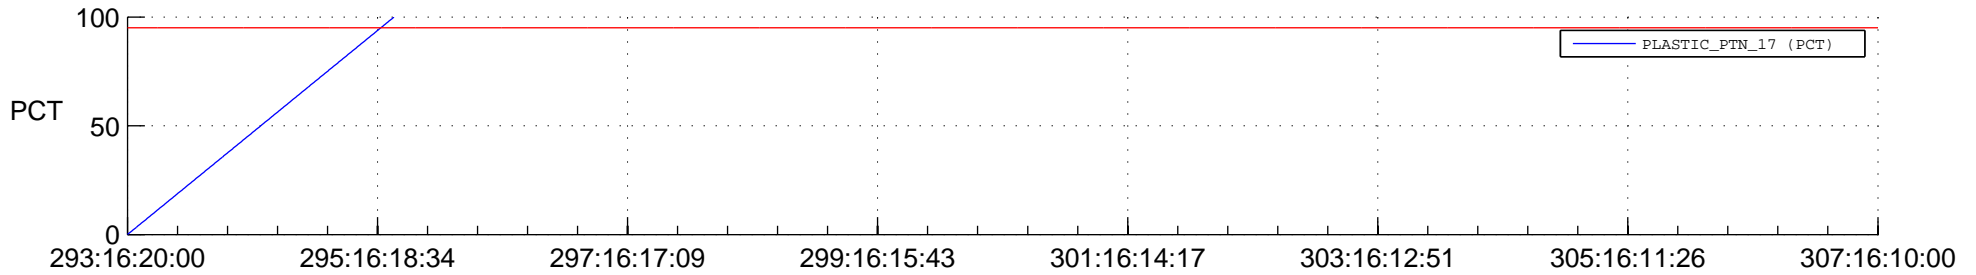

## Spacecraft\_DownLink\_Rate

Ground Time (2017:293:16:20:00.000 -2017:307:16:10:00.000)