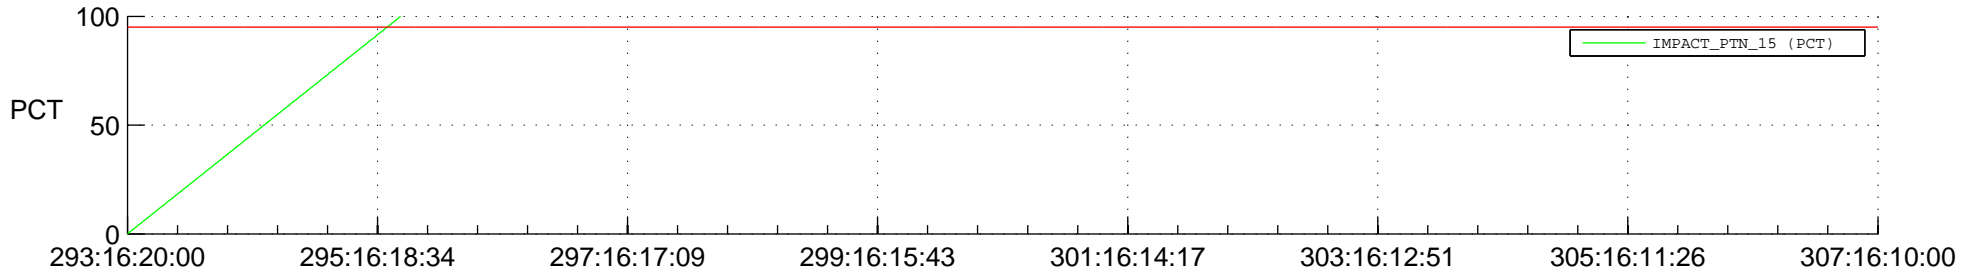

IMPACT_Percent_Full_Prediction