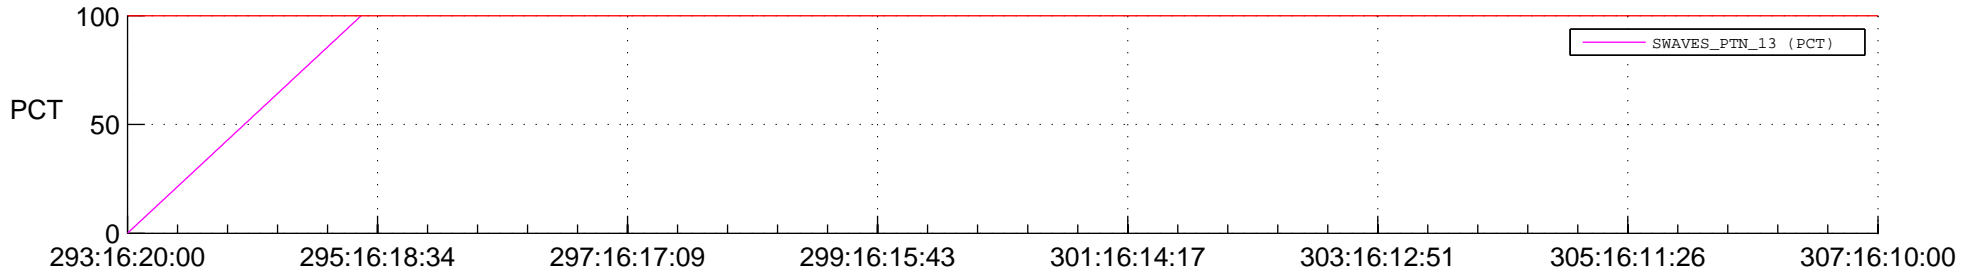

STEREO BEHIND SSR PCT Full Prediction

SWAVES_Percent_Full_Prediction