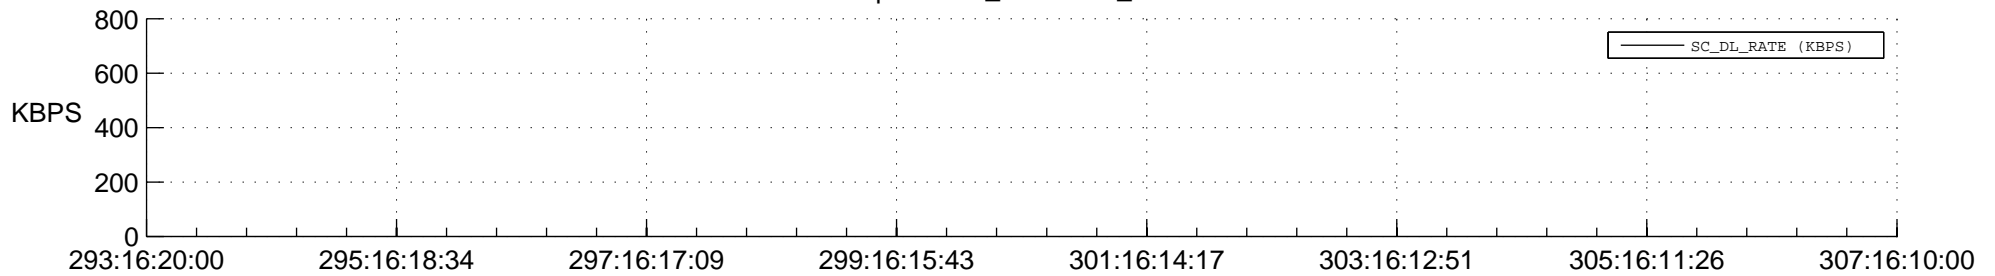

## Spacecraft\_DownLink\_Rate

Ground Time (2017:293:16:20:00.000 -2017:307:16:10:00.000)