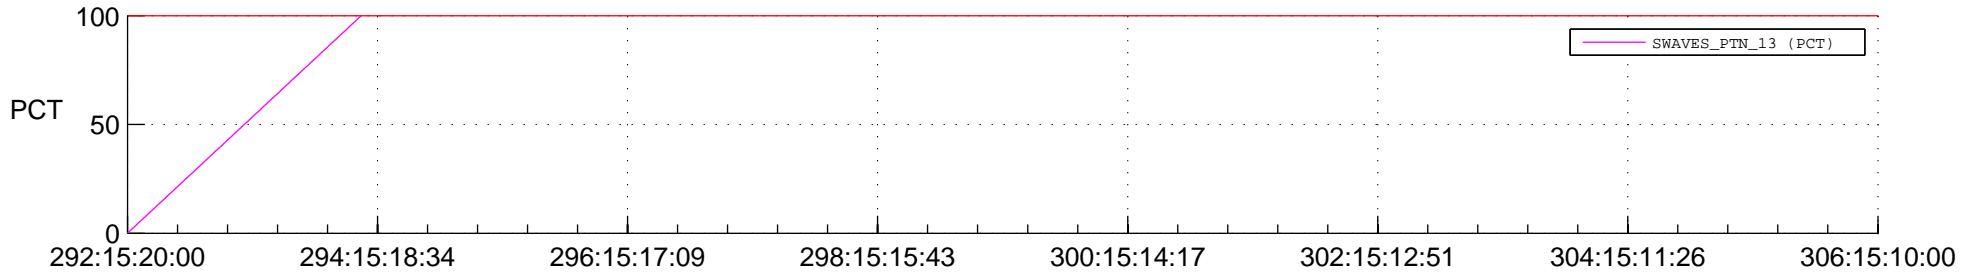

STEREO BEHIND SSR PCT Full Prediction

SWAVES_Percent_Full_Prediction