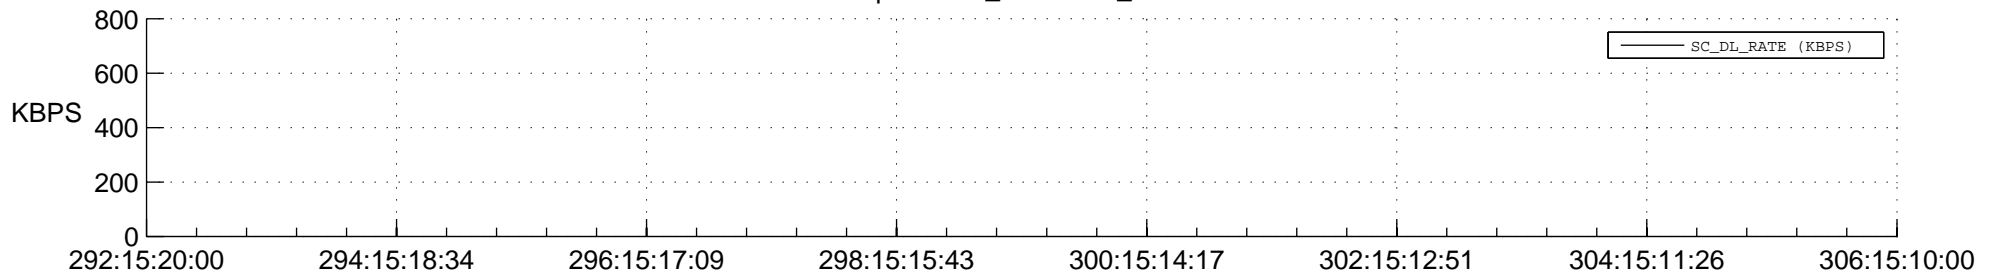

## Spacecraft\_DownLink\_Rate

Ground Time (2017:292:15:20:00.000 -2017:306:15:10:00.000)