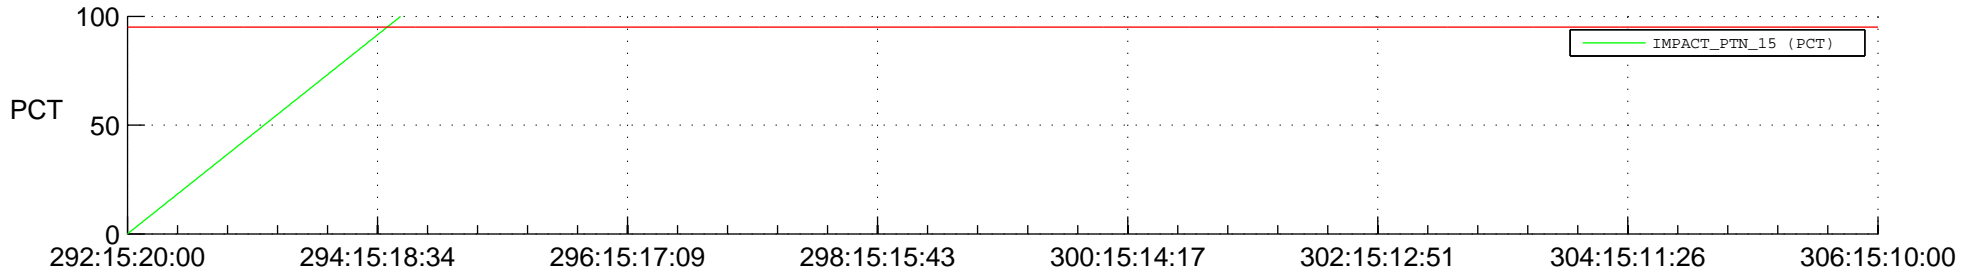

IMPACT_Percent_Full_Prediction