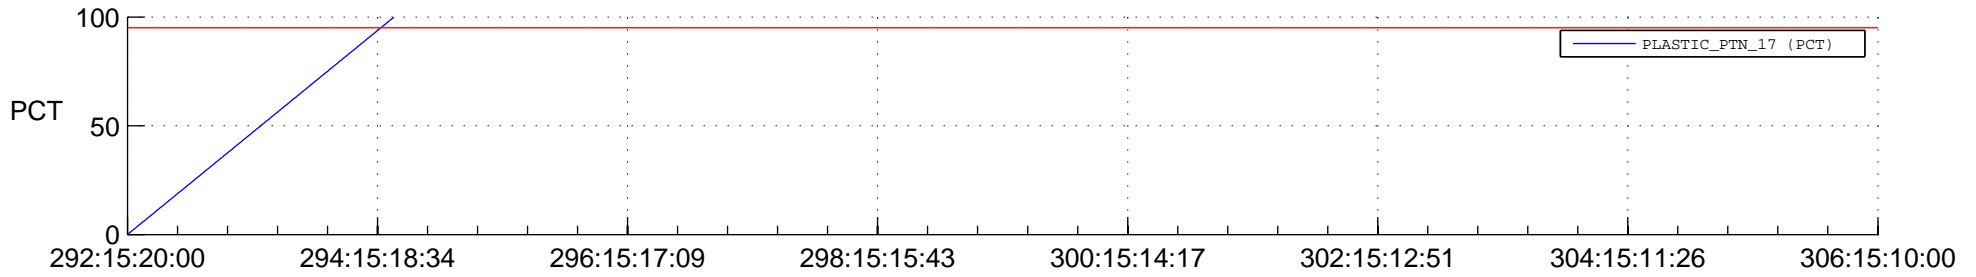

## Spacecraft\_DownLink\_Rate

Ground Time (2017:292:15:20:00.000 -2017:306:15:10:00.000)